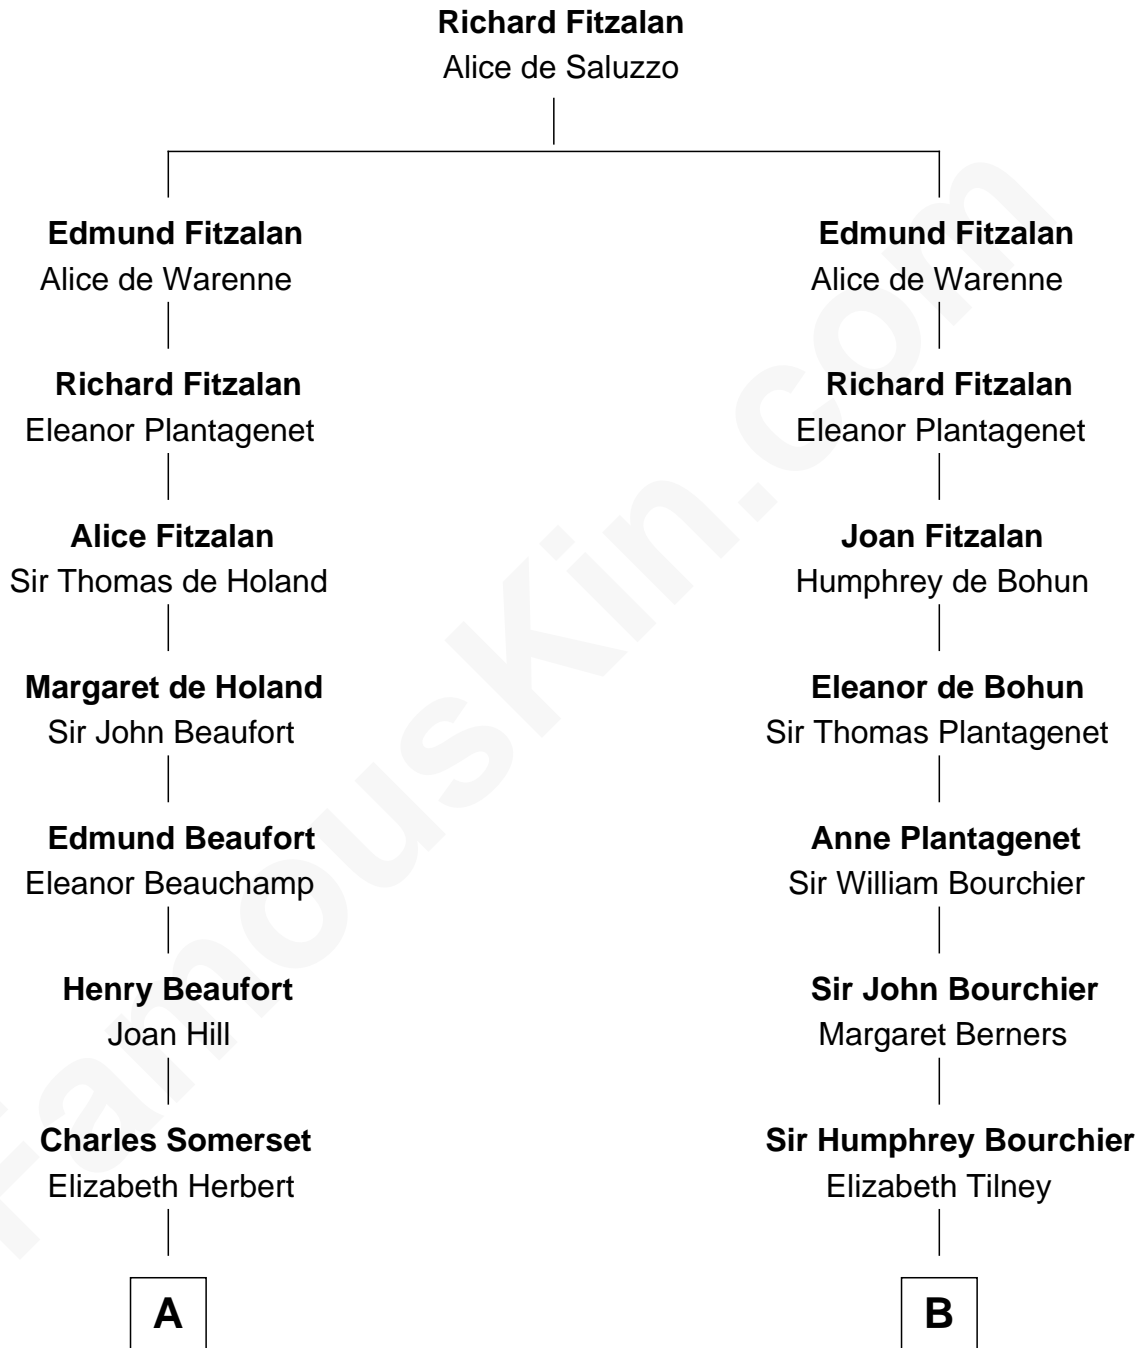

FamousKin.com

Relationship Chart of Camilla Parker Bowles

Queen Consort of the United Kingdom

16th cousin 5 times removed of

Robert Treat Paine

Signer of the Declaration of Independence

C

William Coutts Keppel

Sophia Mary McNab

George Keppel

Alice Frederica Edmonstone

Sonia Rosemary Keppel

Roland Calvert Cubitt

Rosalind Maud Cubitt

Bruce Middleton Hope Shand

Camilla Parker Bowles

Queen Consort