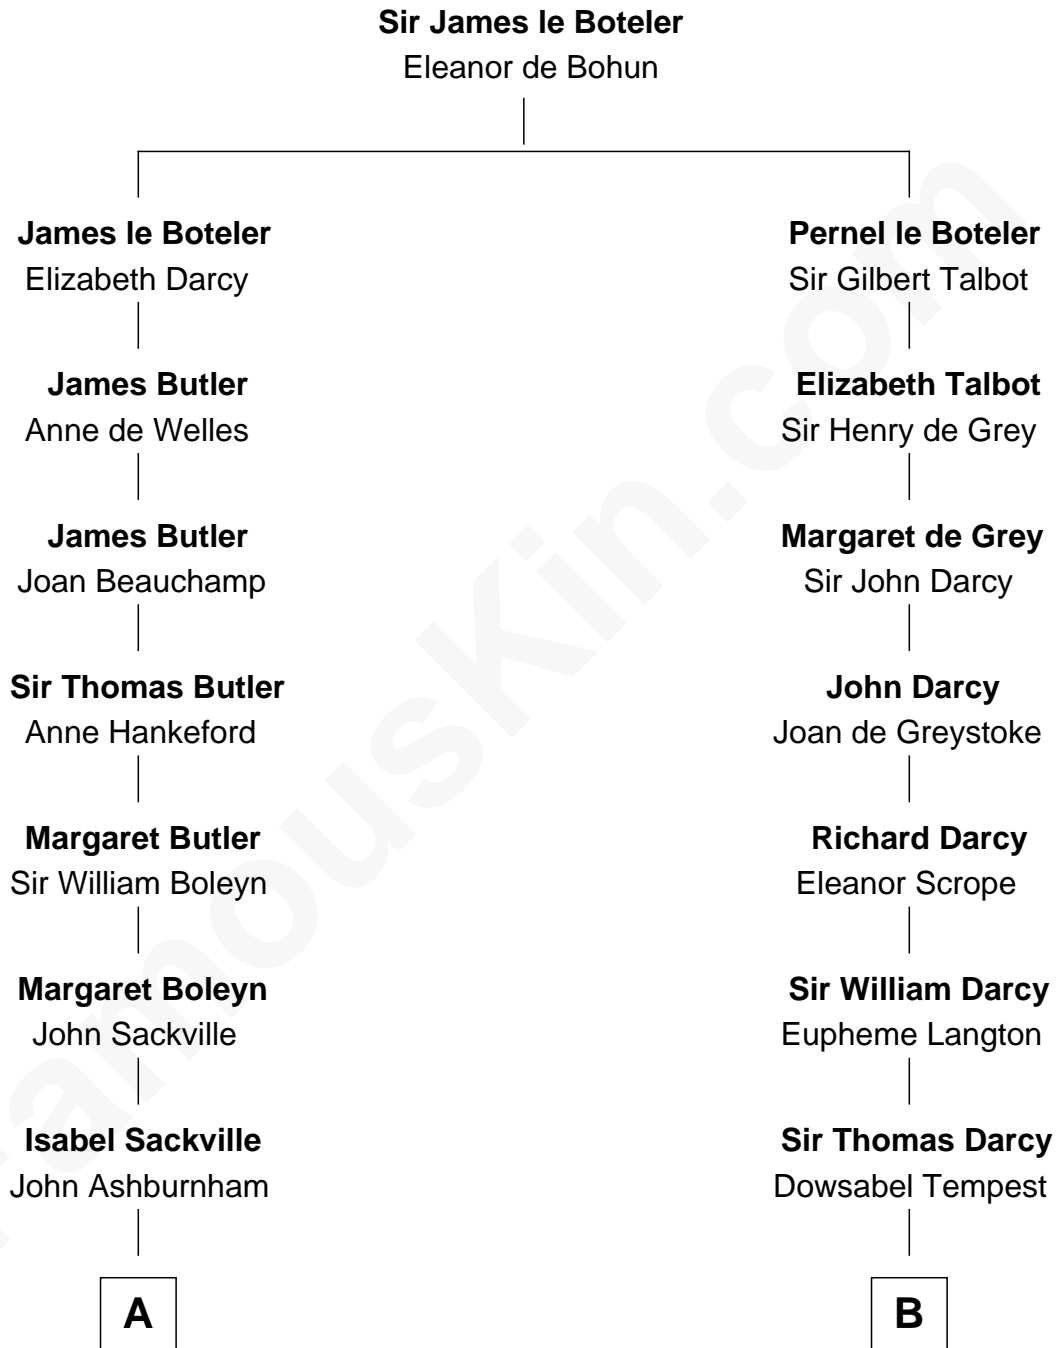

## Relationship Chart of

### Camilla Parker Bowles

Queen Consort of the United Kingdom

14th cousin 6 times removed of

**Robert Treat Paine**

Signer of the Declaration of Independence

**C**

**George Keppel**  
Alice Frederica Edmonstone