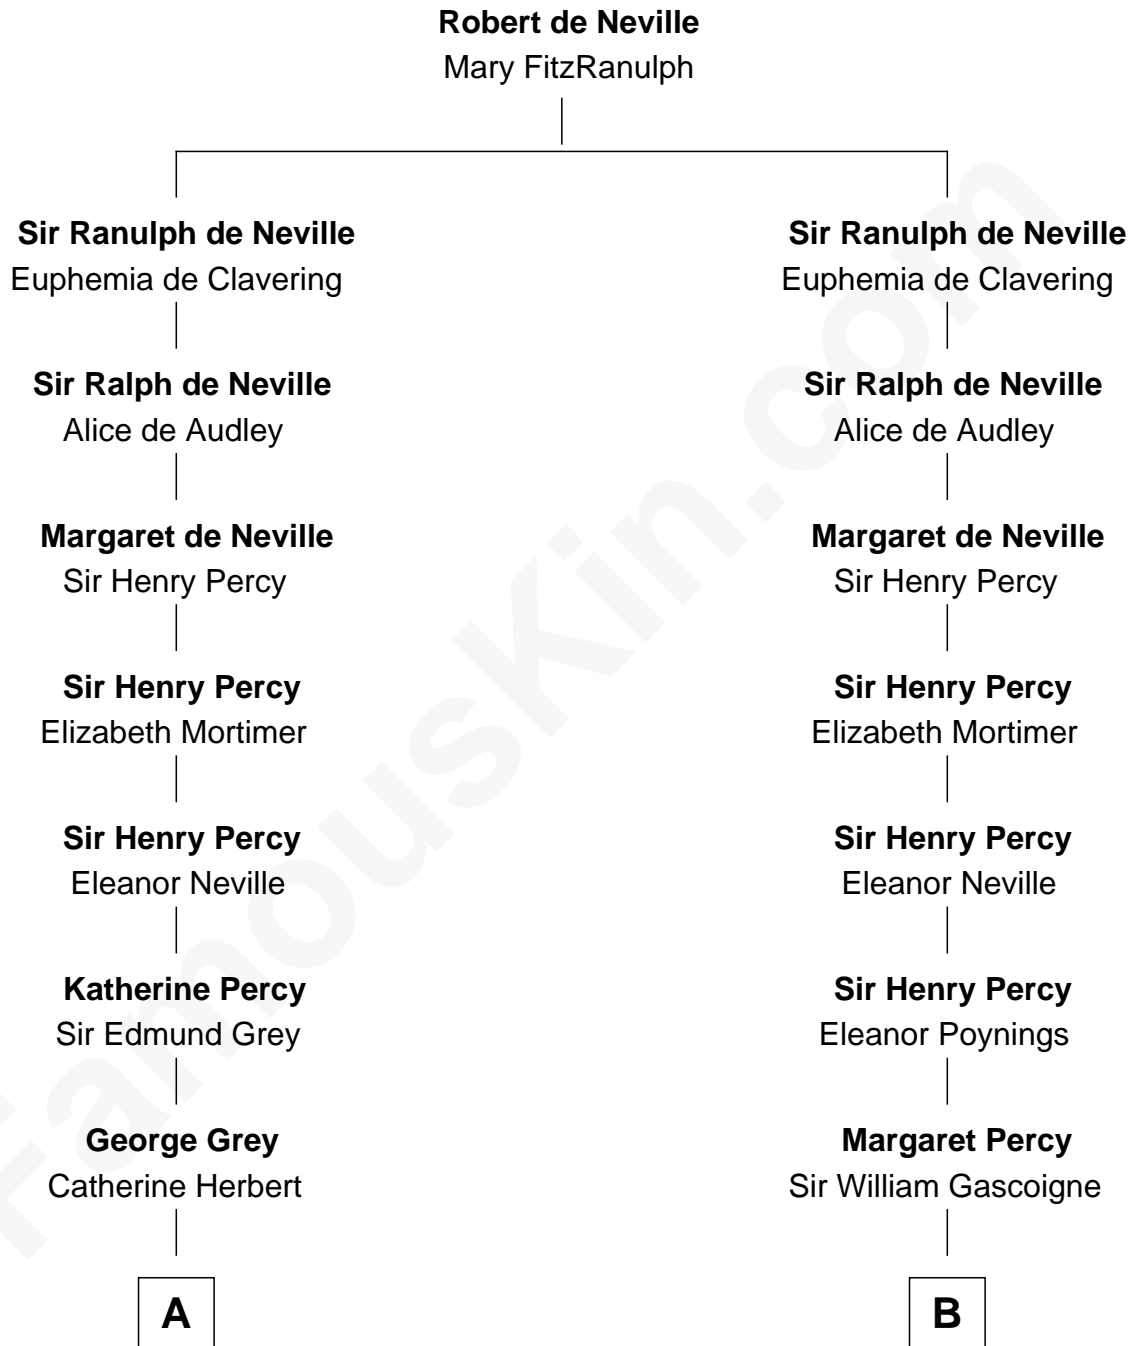

FamousKin.com

Relationship Chart of

Camilla Parker Bowles

Queen Consort of the United Kingdom

15th cousin 6 times removed of

Thomas Nelson

Signer of the Declaration of Independence

C

William Coutts Keppel

Sophia Mary McNab

George Keppel

Alice Frederica Edmonstone

Sonia Rosemary Keppel

Roland Calvert Cubitt

Rosalind Maud Cubitt

Bruce Middleton Hope Shand