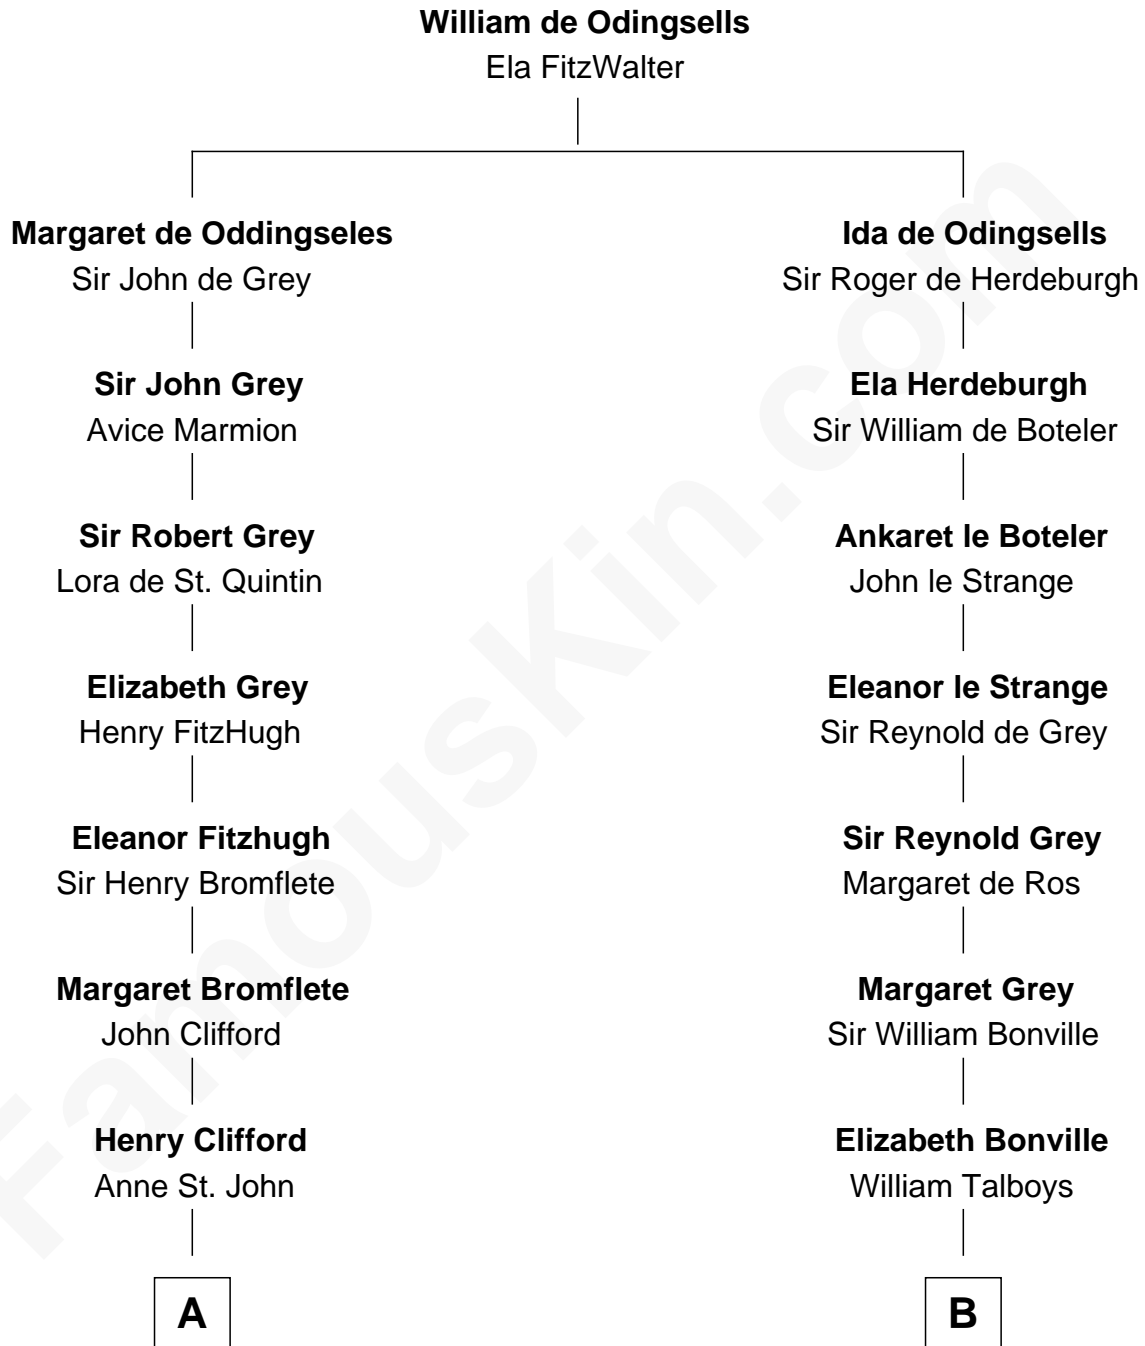

FamousKin.com

Relationship Chart of

Camilla Parker Bowles

Queen Consort of the United Kingdom

16th cousin 5 times removed of

Thomas Nelson

Signer of the Declaration of Independence

C

William Coutts Keppel

Sophia Mary McNab

George Keppel

Alice Frederica Edmonstone

Sonia Rosemary Keppel

Roland Calvert Cubitt

Rosalind Maud Cubitt

Bruce Middleton Hope Shand