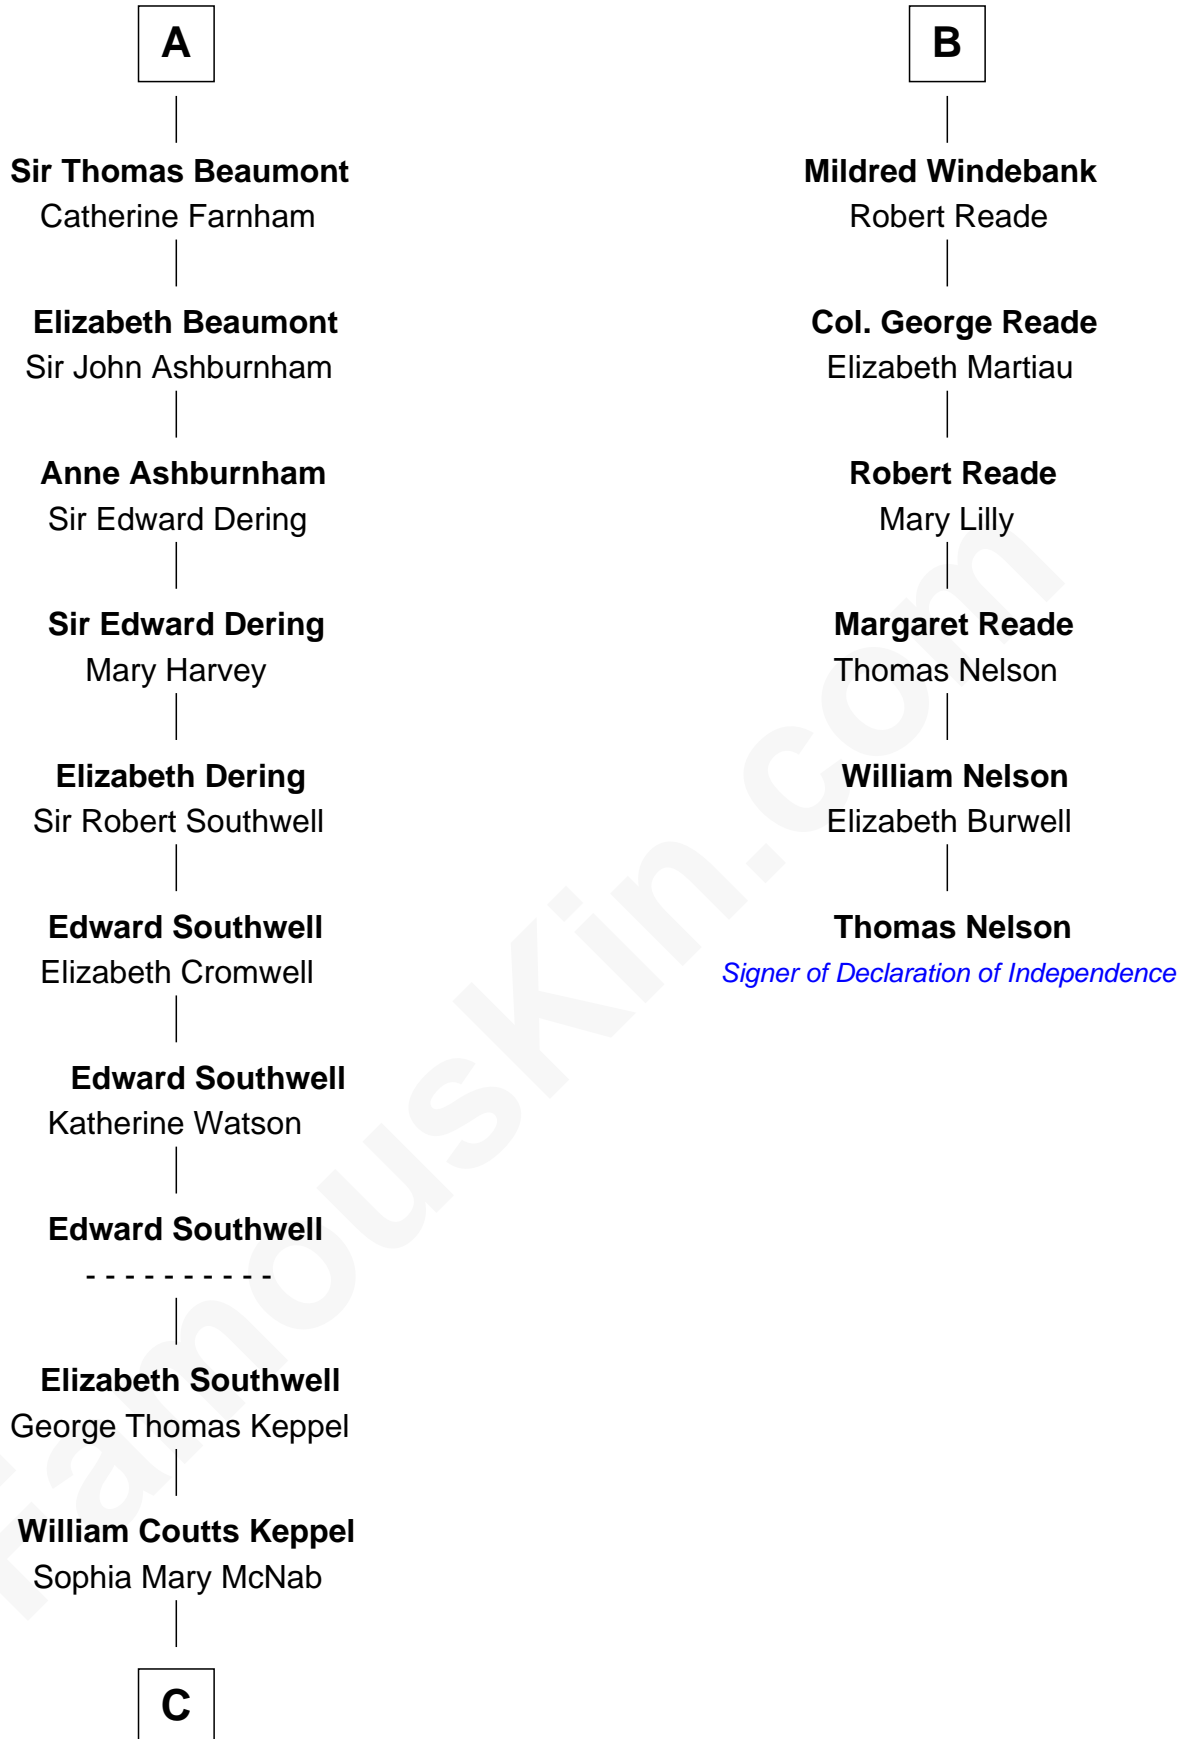

FamousKin.com

Relationship Chart of

Camilla Parker Bowles

Queen Consort of the United Kingdom

12th cousin 8 times removed of

Thomas Nelson

Signer of the Declaration of Independence

C