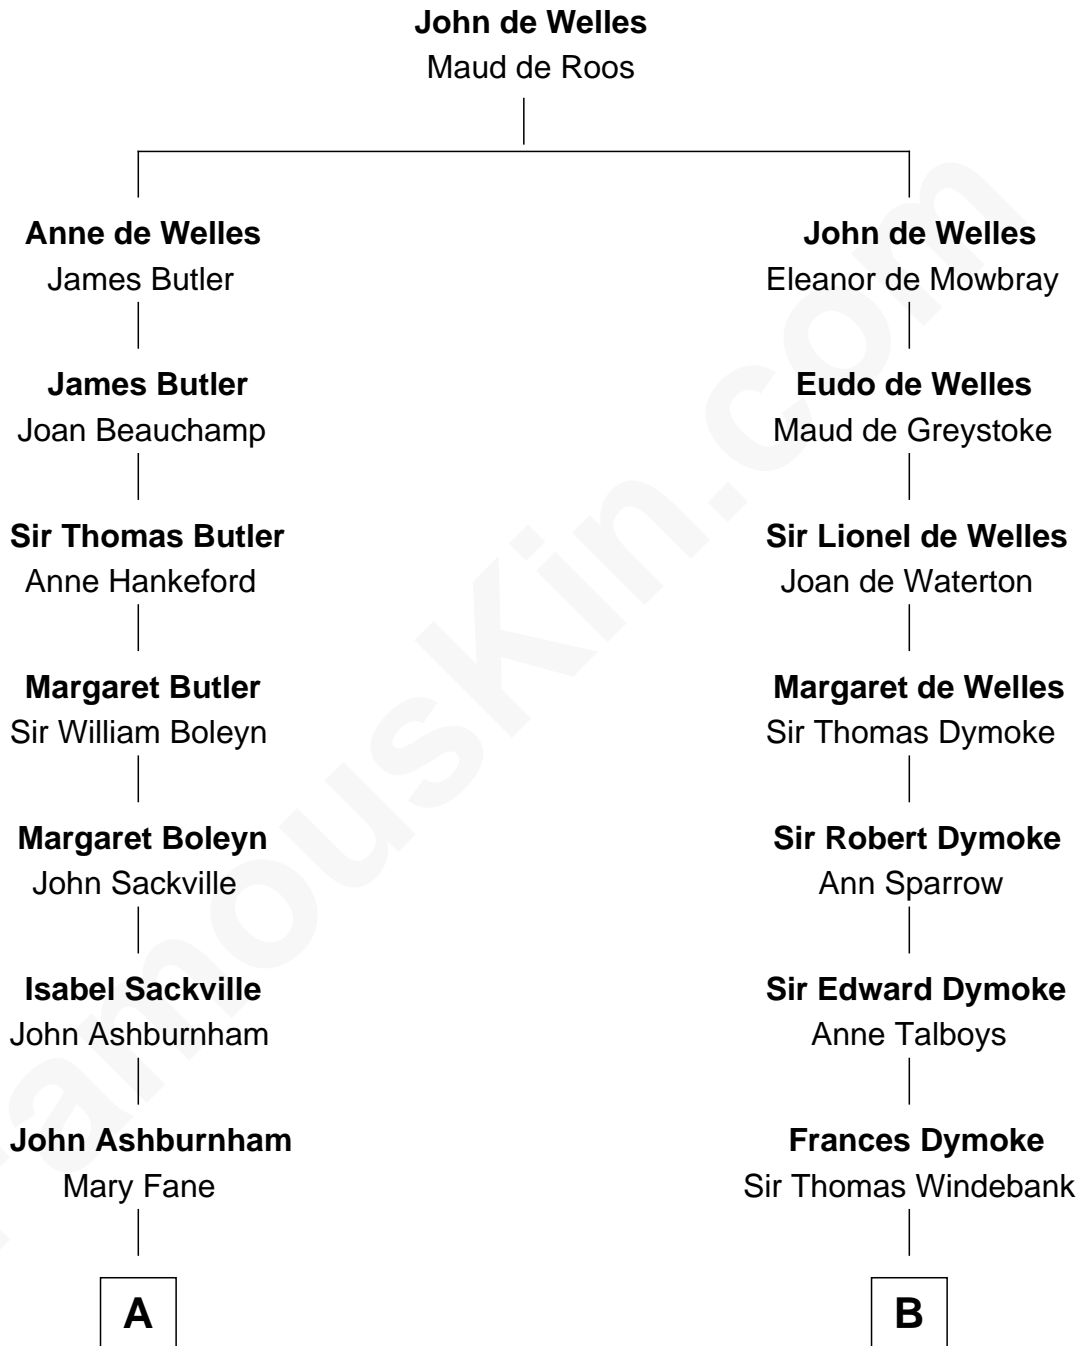

FamousKin.com

Relationship Chart of

Camilla Parker Bowles

Queen Consort of the United Kingdom

12th cousin 7 times removed of

Thomas Nelson

Signer of the Declaration of Independence

C

—
Sonia Rosemary Keppel

Roland Calvert Cubitt

—
Rosalind Maud Cubitt

Bruce Middleton Hope Shand

—
Camilla Parker Bowles

Queen Consort

FamousKin.com