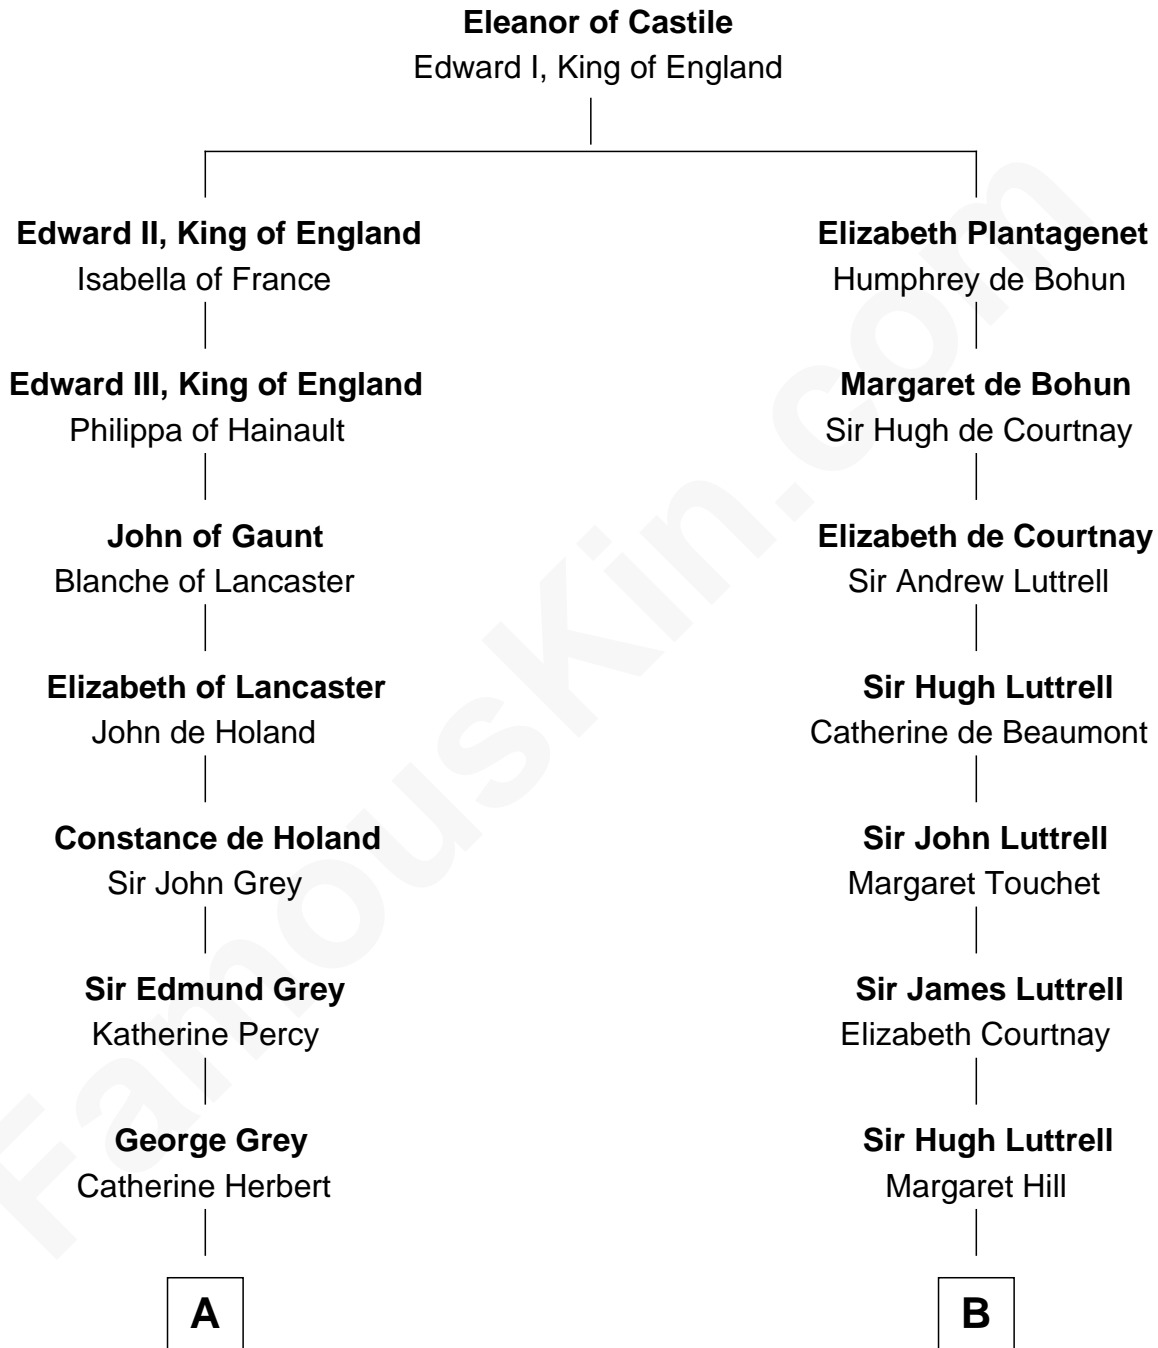

FamousKin.com

Relationship Chart of

Camilla Parker Bowles

Queen Consort of the United Kingdom

15th cousin 6 times removed of

General William Whipple

Signer of the Declaration of Independence

C

William Coutts Keppel

Sophia Mary McNab

George Keppel

Alice Frederica Edmonstone

Sonia Rosemary Keppel

Roland Calvert Cubitt

Rosalind Maud Cubitt

Bruce Middleton Hope Shand