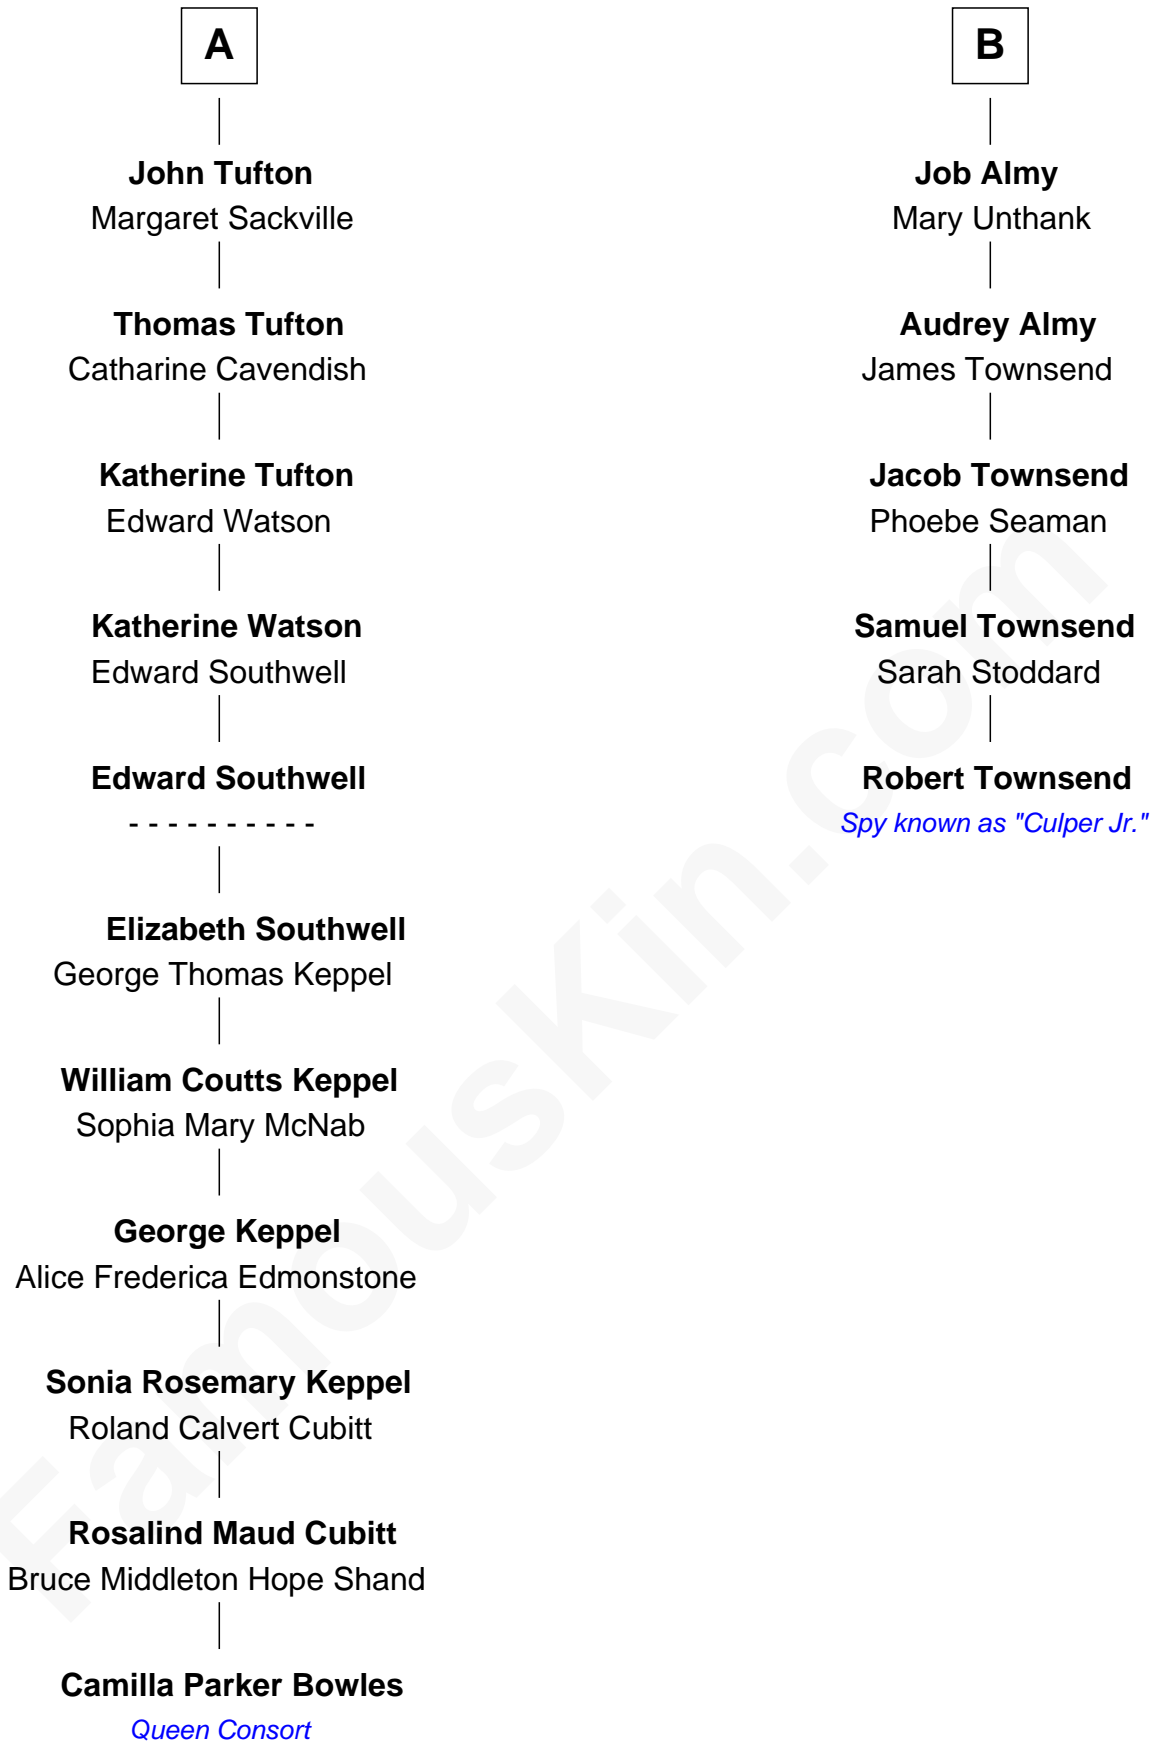

Camilla Parker Bowles photo by [Agência Brasil](#) ([CC BY 3.0 BRAZIL](#))