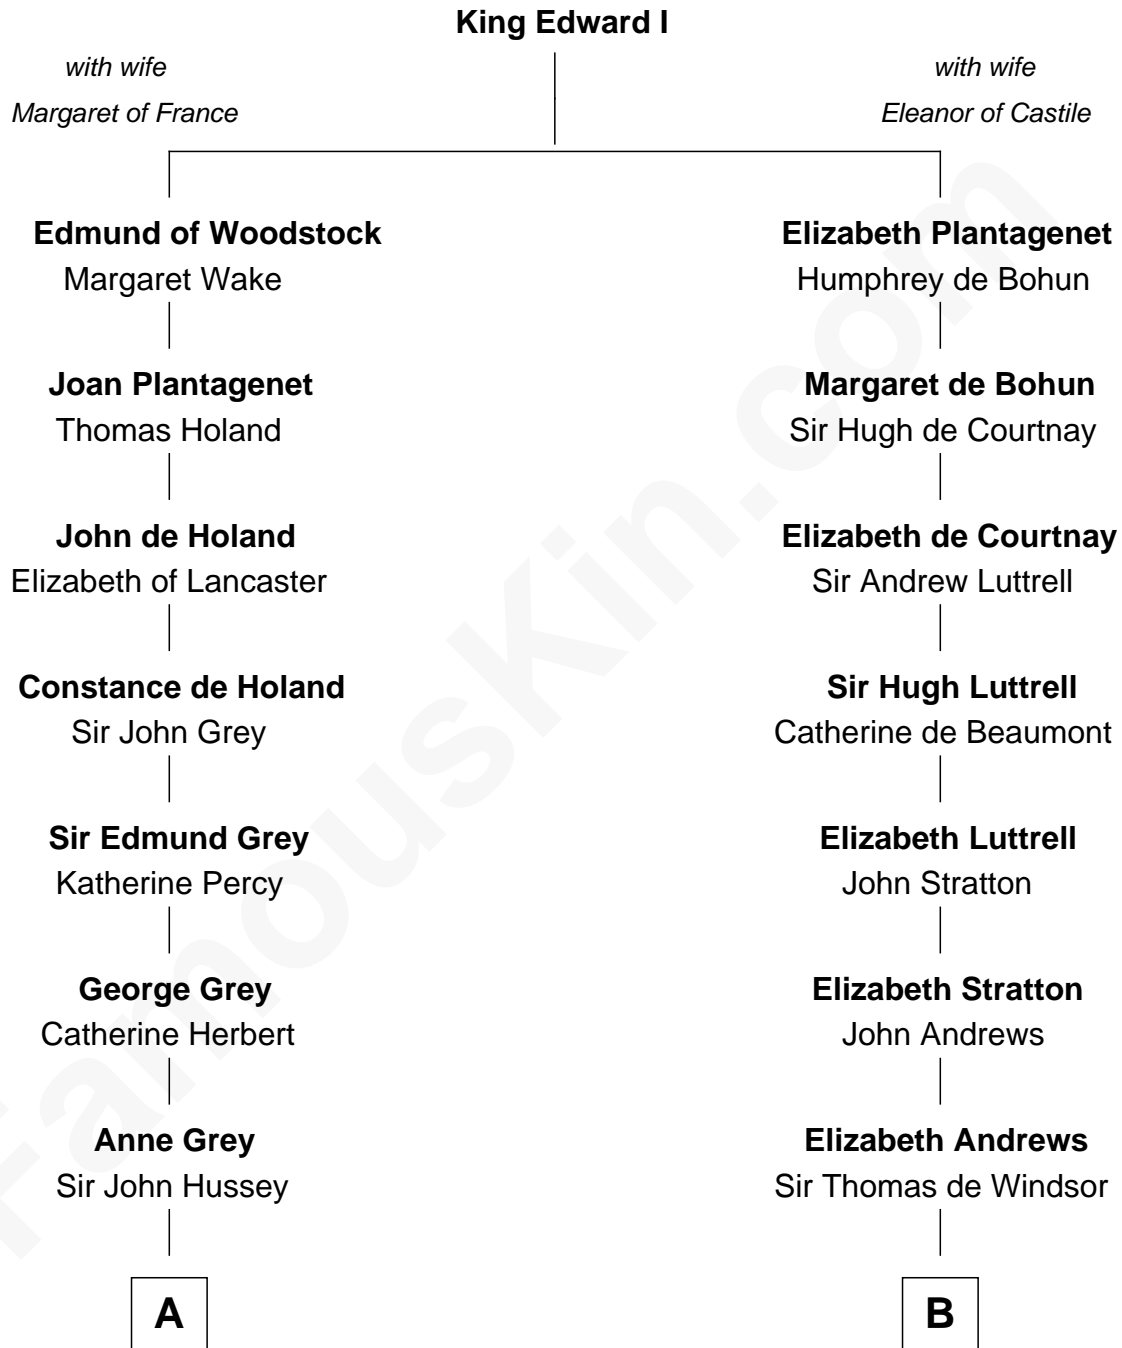

FamousKin.com

Relationship Chart of

Camilla Parker Bowles

Queen Consort of the United Kingdom

14th cousin 6 times removed of

Caleb Brewster

Member of the Culper Spy Ring during the American Revolution

C

—
George Keppel

Alice Frederica Edmonstone

—
Sonia Rosemary Keppel

Roland Calvert Cubitt

—
Rosalind Maud Cubitt

Bruce Middleton Hope Shand

—
Camilla Parker Bowles

Queen Consort