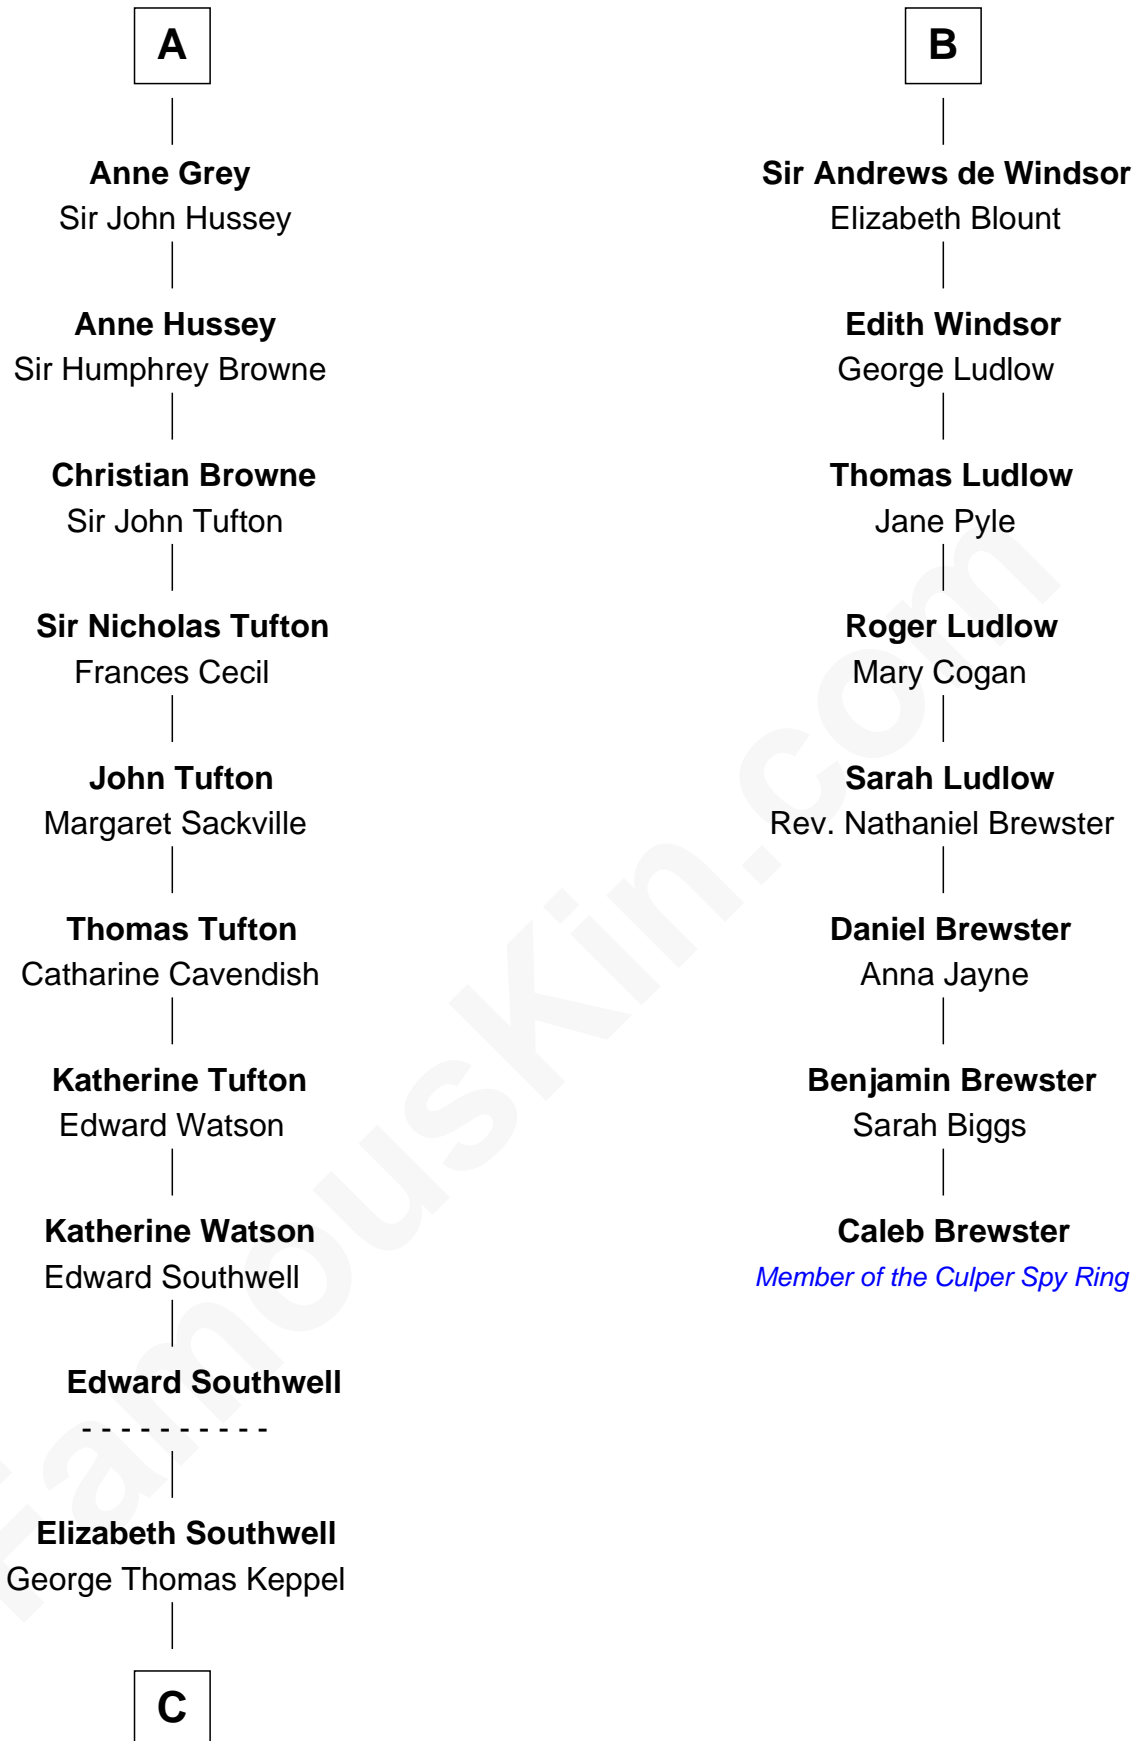

FamousKin.com

Relationship Chart of

Camilla Parker Bowles

Queen Consort of the United Kingdom

14th cousin 7 times removed of

Caleb Brewster

Member of the Culper Spy Ring during the American Revolution

C

William Coutts Keppel

Sophia Mary McNab

George Keppel

Alice Frederica Edmonstone

Sonia Rosemary Keppel

Roland Calvert Cubitt

Rosalind Maud Cubitt

Bruce Middleton Hope Shand