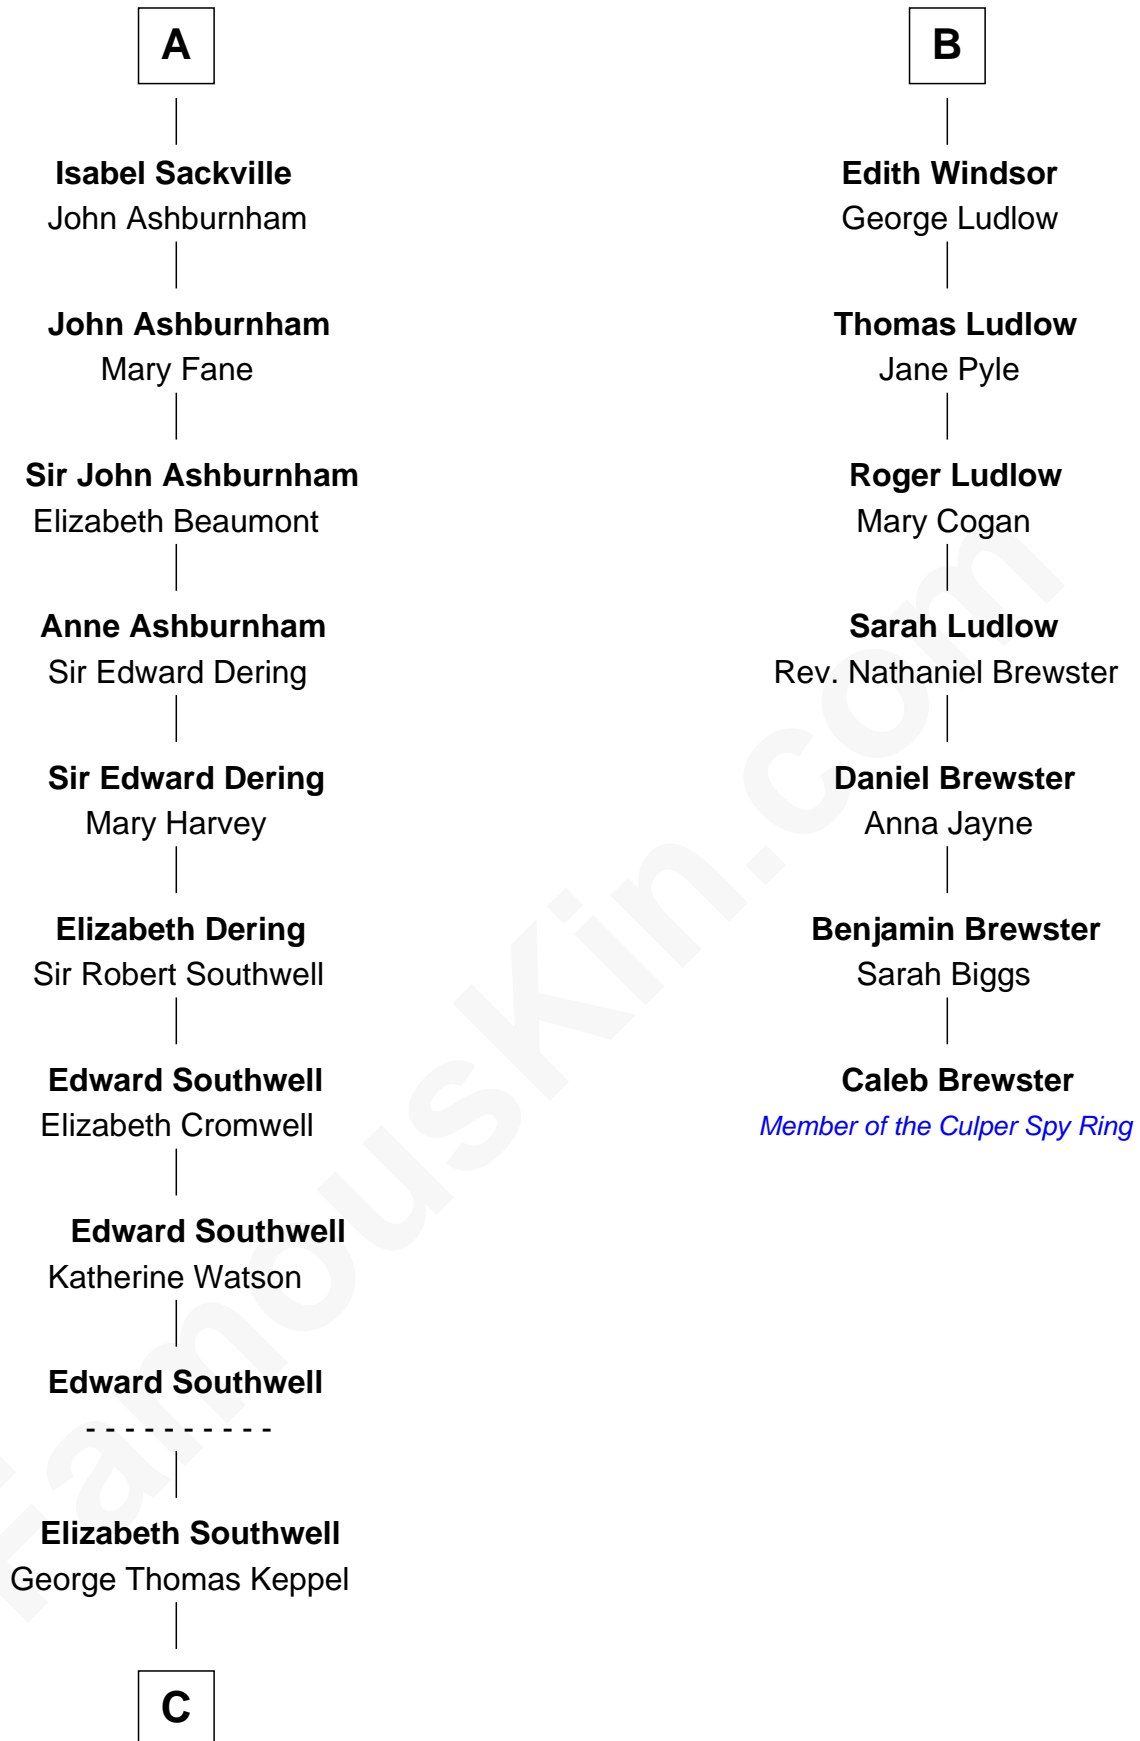

FamousKin.com

Relationship Chart of

Camilla Parker Bowles

Queen Consort of the United Kingdom

13th cousin 8 times removed of

Caleb Brewster

Member of the Culper Spy Ring during the American Revolution

C

William Coutts Keppel

Sophia Mary McNab

George Keppel

Alice Frederica Edmonstone

Sonia Rosemary Keppel

Roland Calvert Cubitt

Rosalind Maud Cubitt

Bruce Middleton Hope Shand