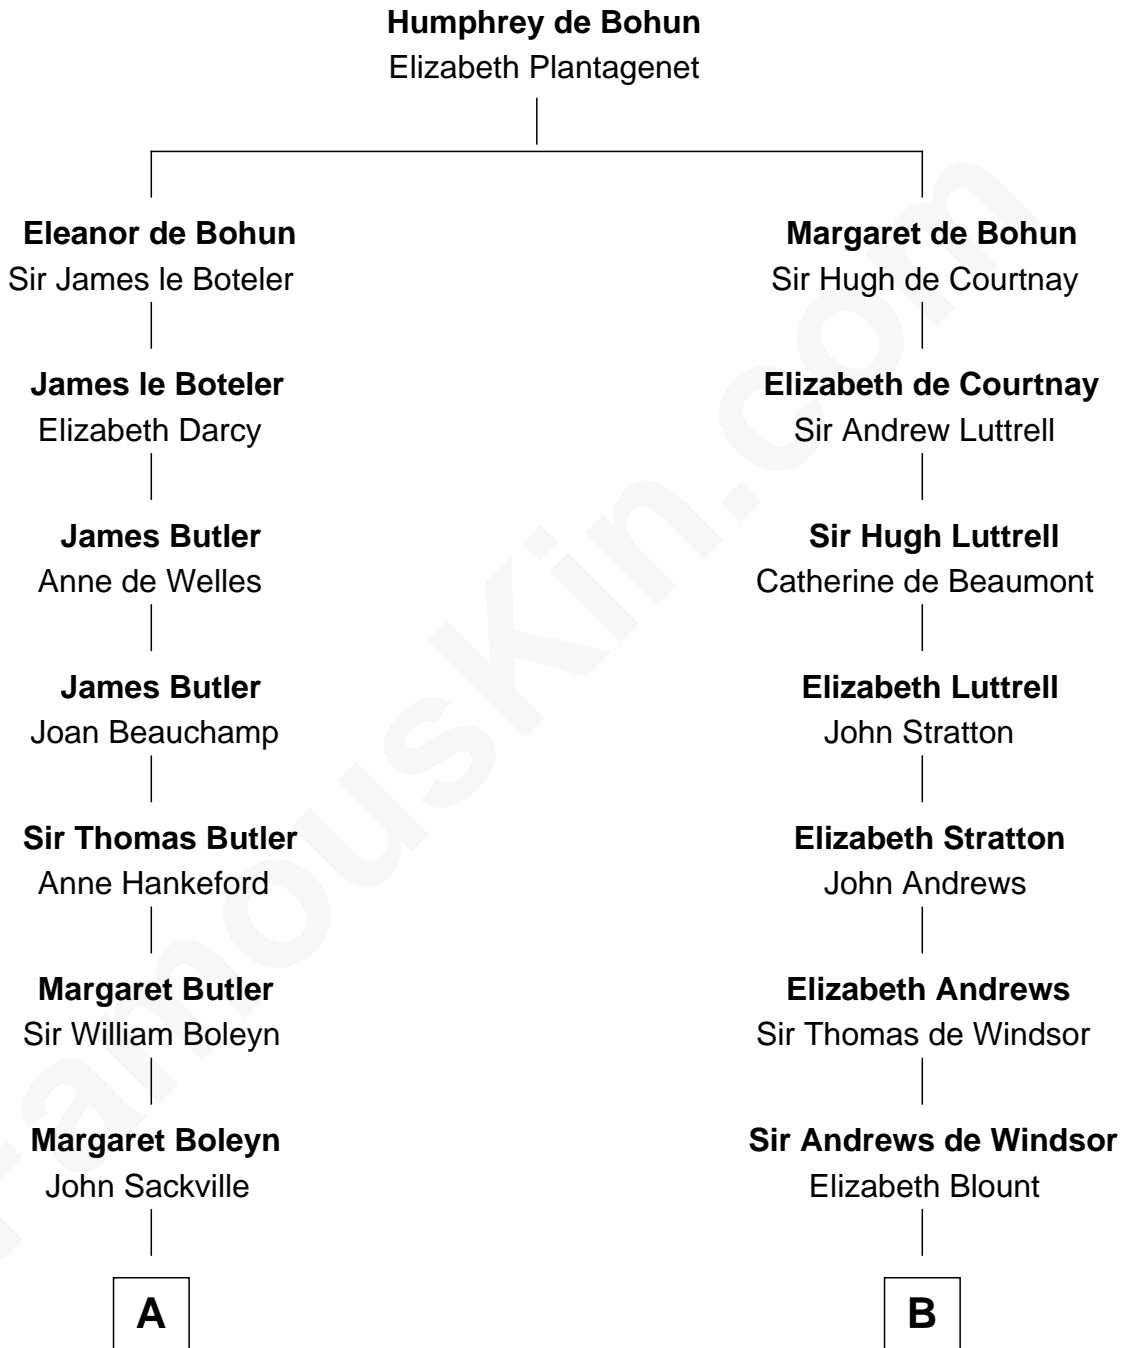

FamousKin.com

Relationship Chart of

Camilla Parker Bowles

Queen Consort of the United Kingdom

13th cousin 8 times removed of

Caleb Brewster

Member of the Culper Spy Ring during the American Revolution

C

William Coutts Keppel

Sophia Mary McNab

George Keppel

Alice Frederica Edmonstone

Sonia Rosemary Keppel

Roland Calvert Cubitt

Rosalind Maud Cubitt

Bruce Middleton Hope Shand