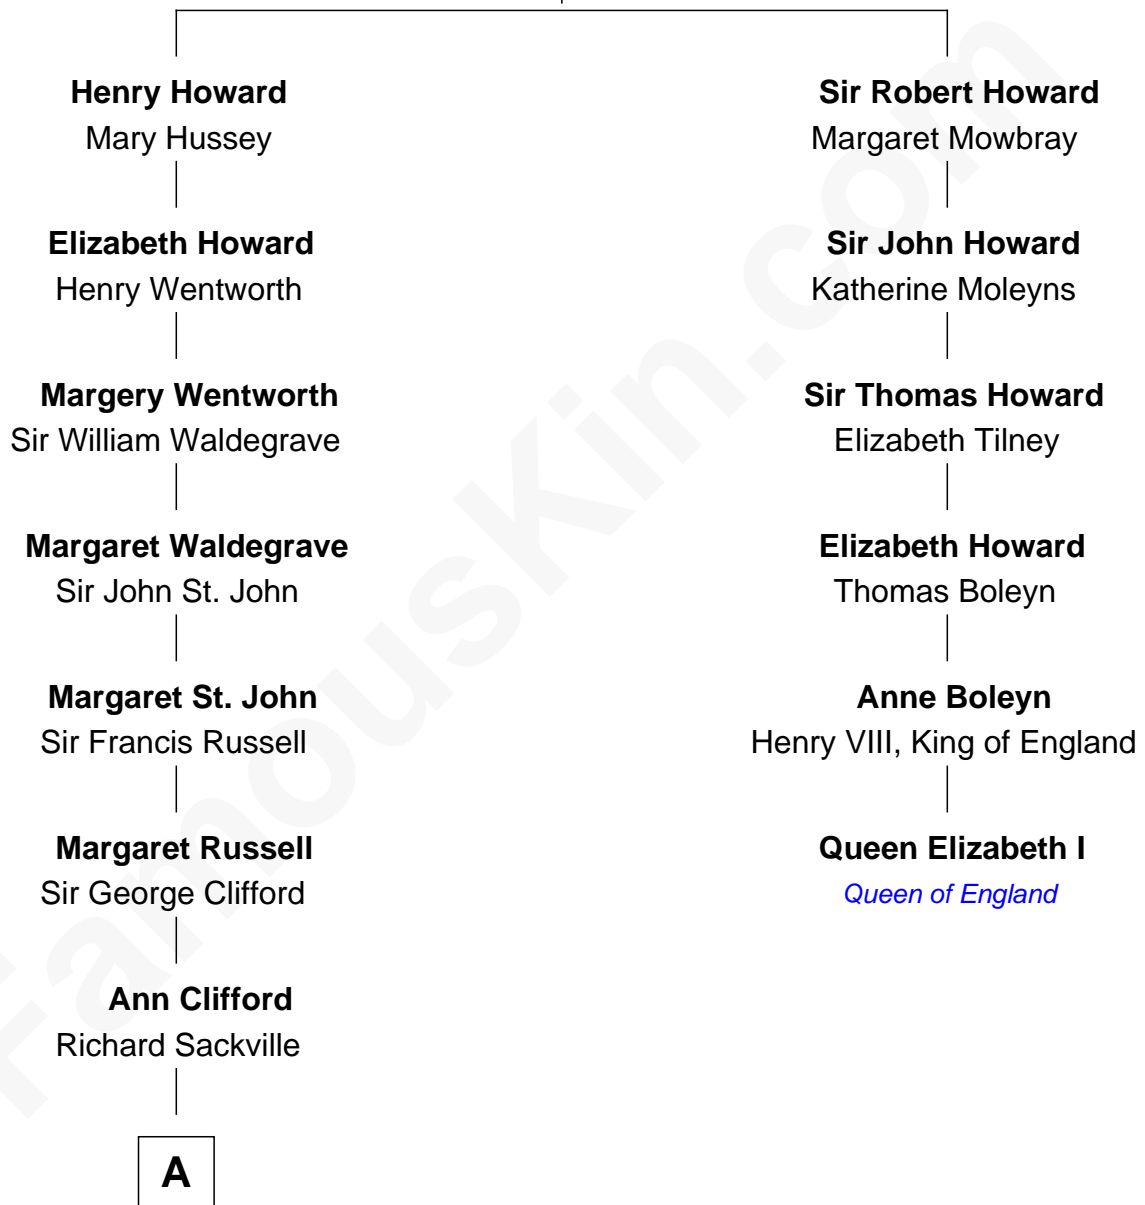

FamousKin.com

Relationship Chart of

Camilla Parker Bowles

Queen Consort of the United Kingdom

5th cousin 12 times removed of

Queen Elizabeth I

Queen of England

Sir John Howard

Alice Tendring

Camilla Parker Bowles photo by [Agência Brasil](#) ([CC BY 3.0 BRAZIL](#))