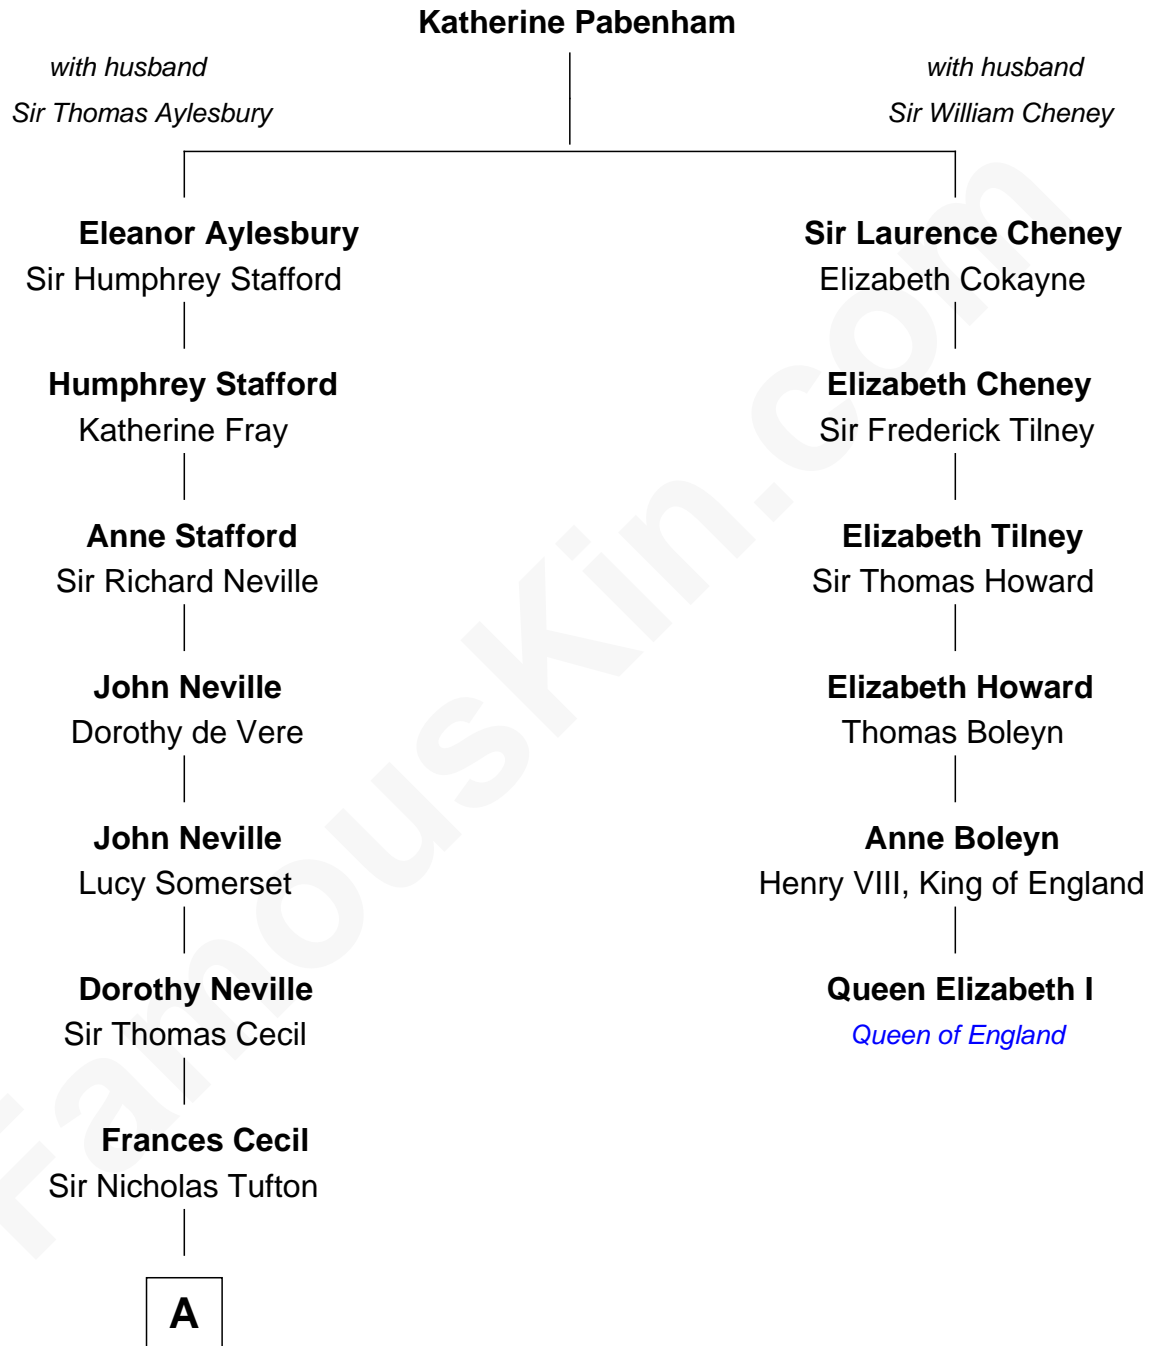

## Relationship Chart of

### Camilla Parker Bowles

Queen Consort of the United Kingdom

5th cousin 12 times removed of

### Queen Elizabeth I

Queen of England

**A**

**John Tufton**  
Margaret Sackville

**Thomas Tufton**  
Catharine Cavendish

**Katherine Tufton**  
Edward Watson

**Katherine Watson**  
Edward Southwell

**Edward Southwell**