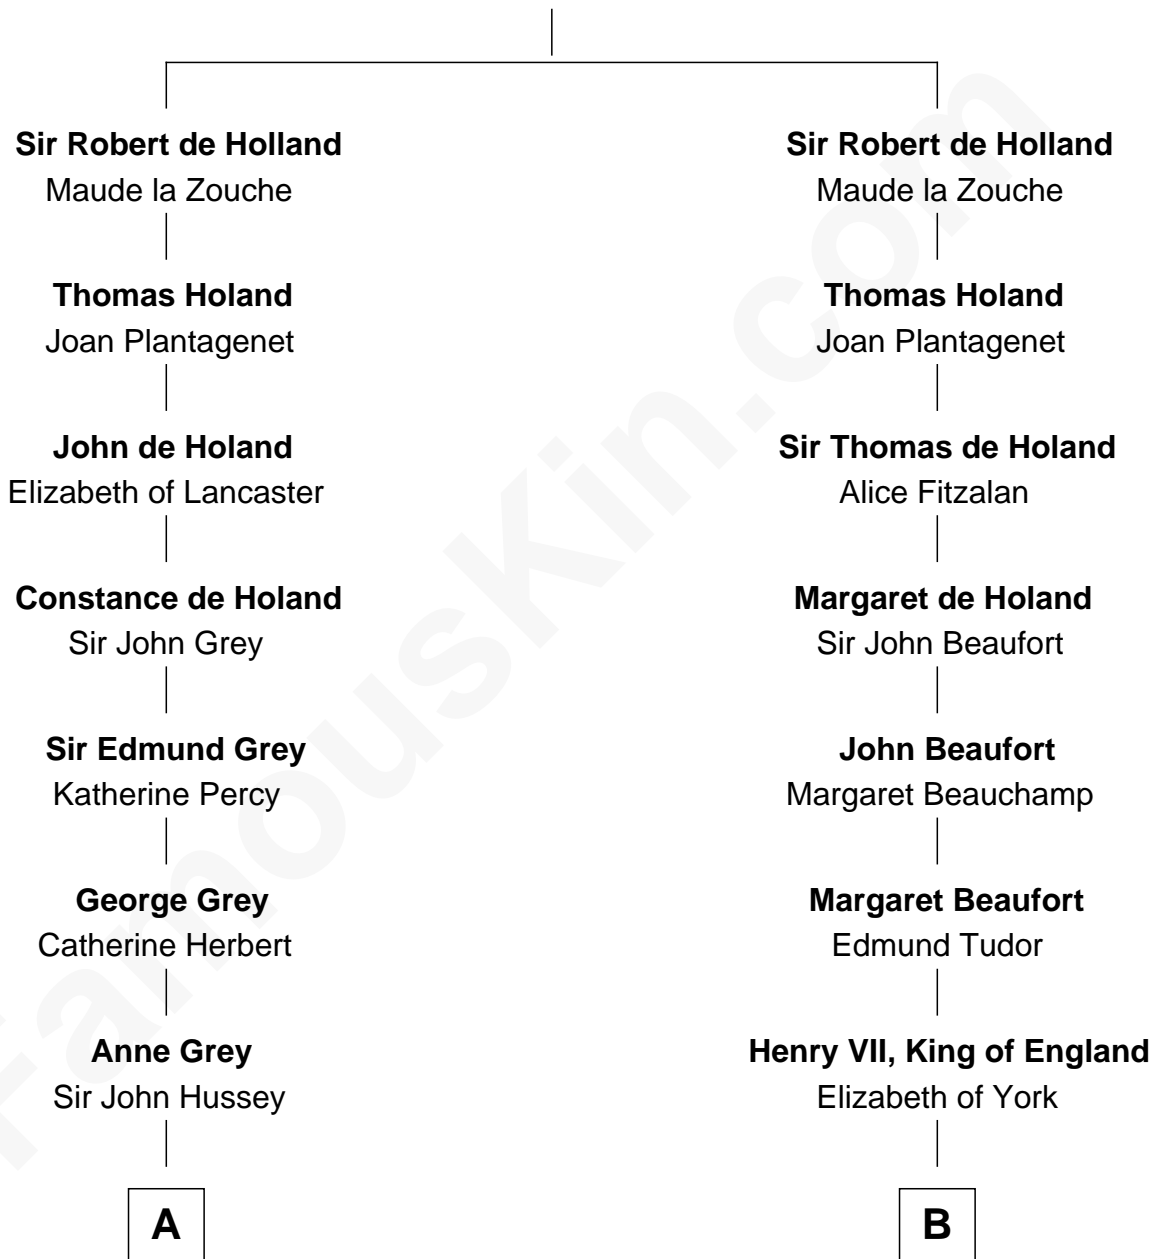

FamousKin.com

Relationship Chart of

Camilla Parker Bowles

Queen Consort of the United Kingdom

8th cousin 12 times removed of

Queen Elizabeth I

Queen of England

Sir Robert de Holland
Elizabeth Samlesbury

C

George Keppel
Alice Frederica Edmonstone

Sonia Rosemary Keppel
Roland Calvert Cubitt

Rosalind Maud Cubitt
Bruce Middleton Hope Shand

Camilla Parker Bowles
Queen Consort

FamousKin.com