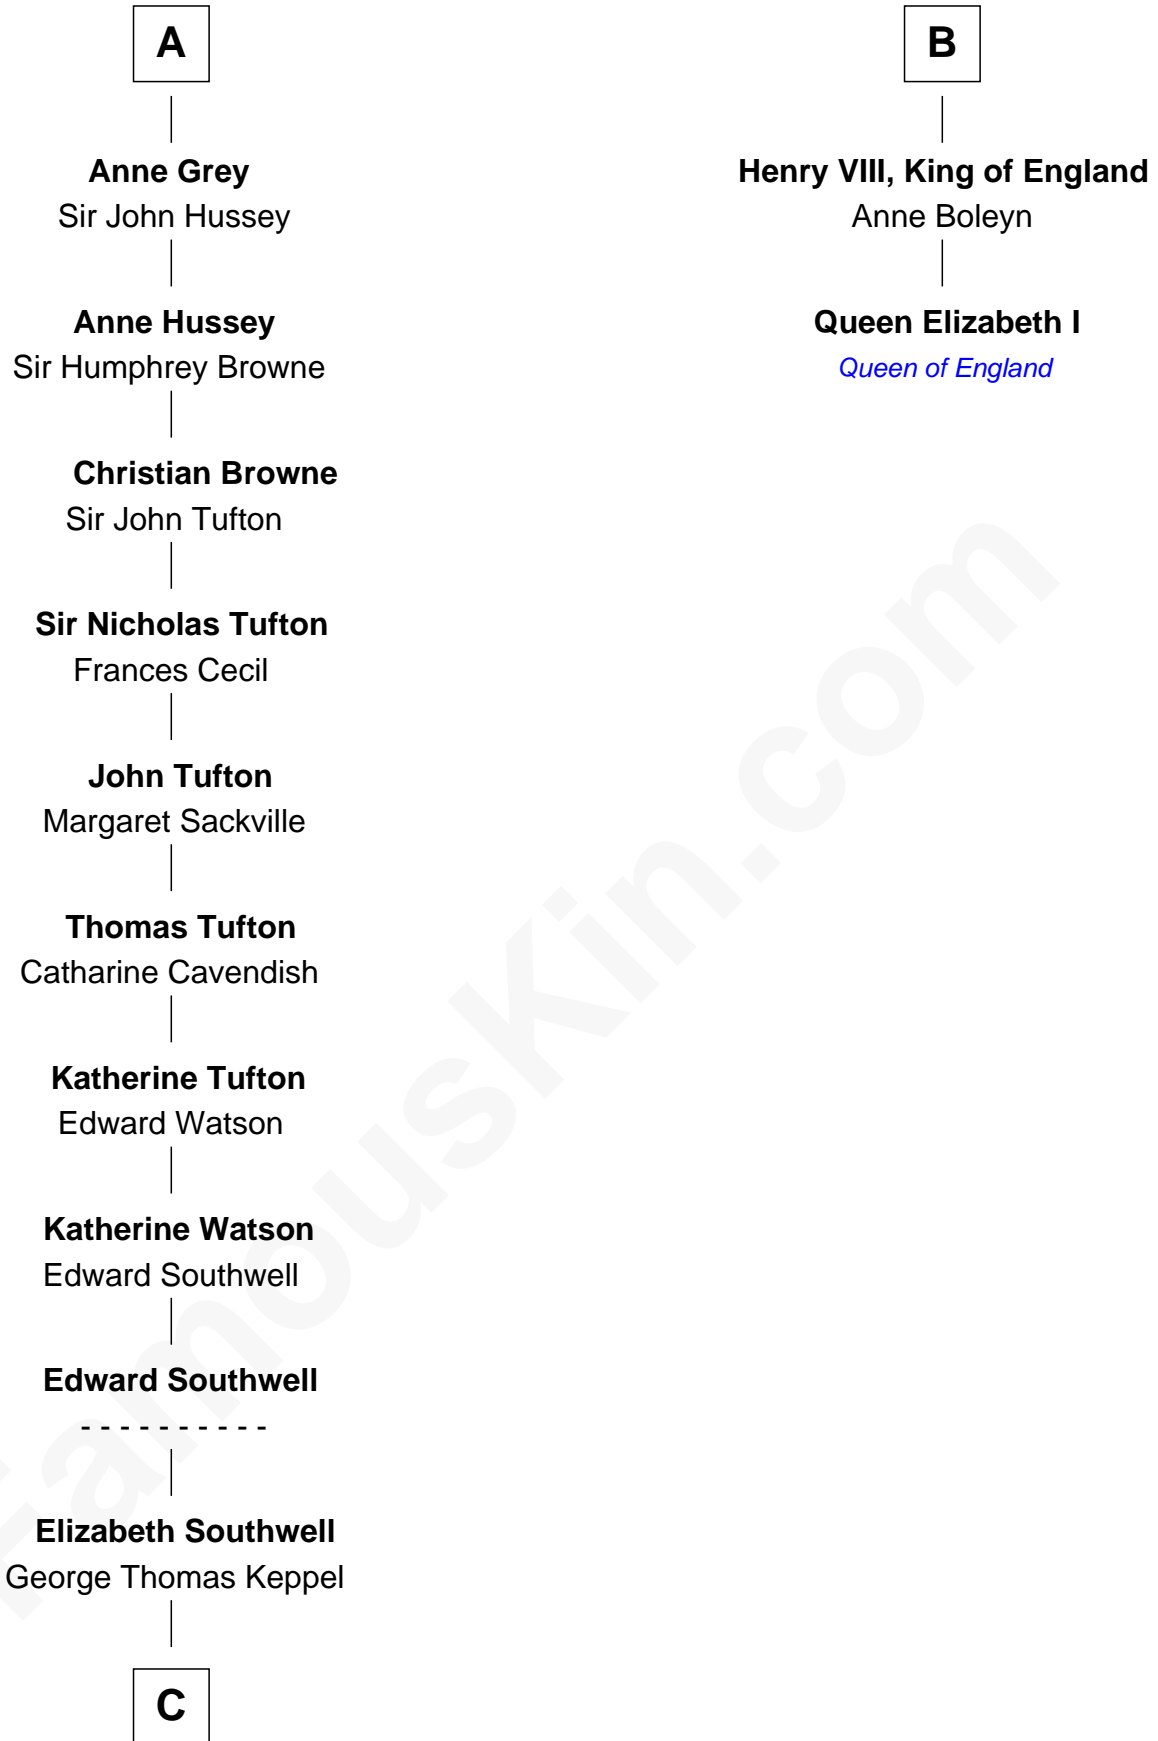

FamousKin.com

Relationship Chart of

Camilla Parker Bowles

Queen Consort of the United Kingdom

8th cousin 13 times removed of

Queen Elizabeth I

Queen of England

FamousKin.com