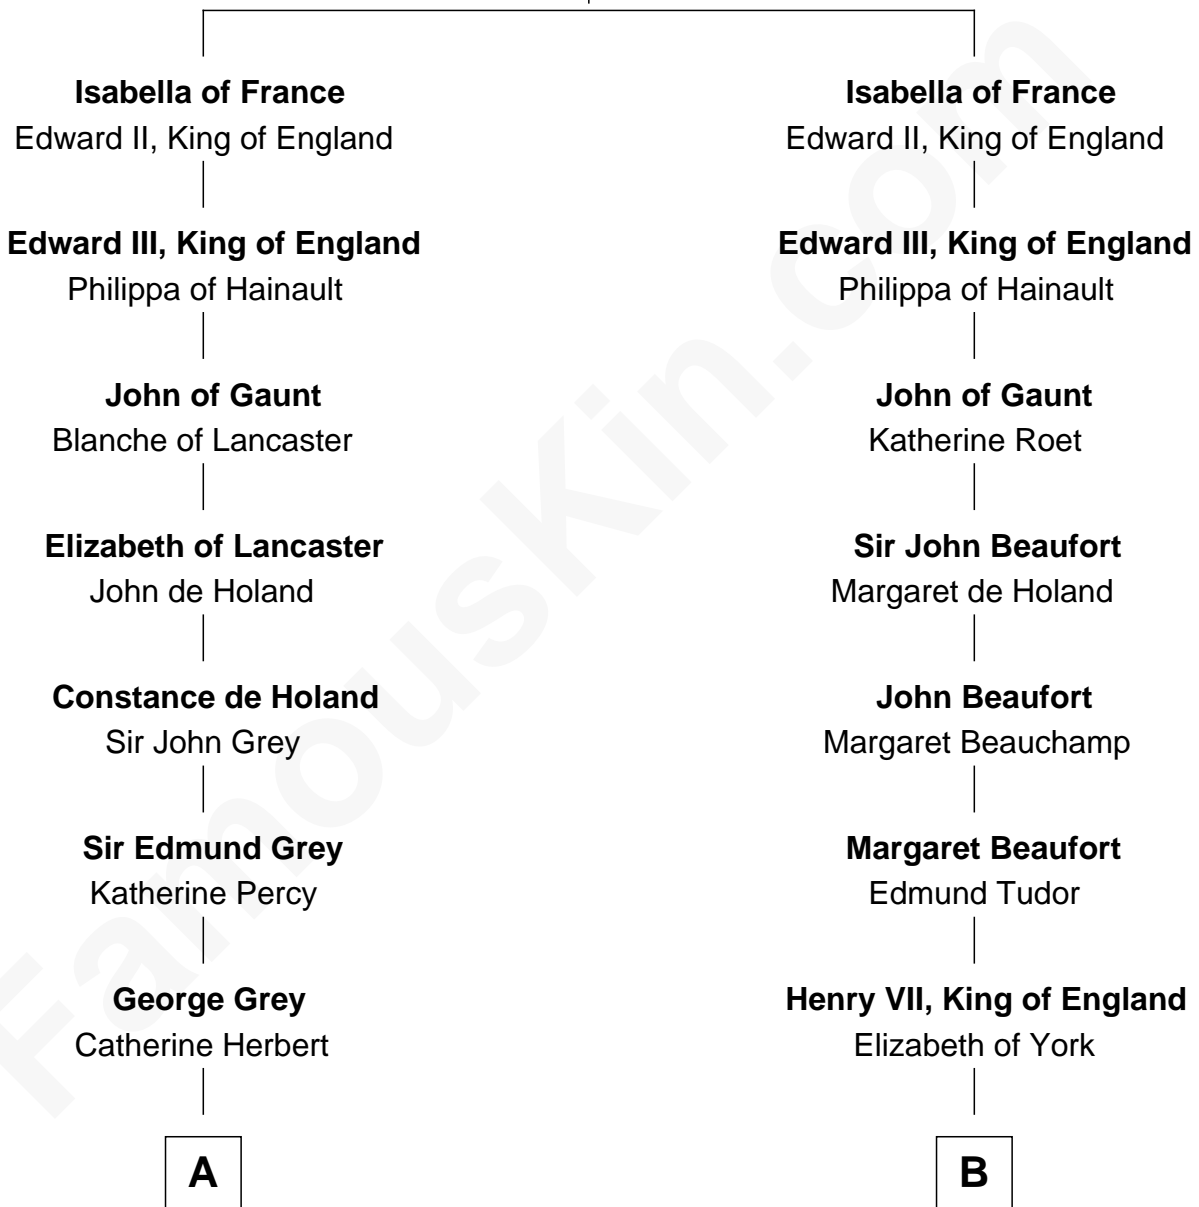

King Philip IV of France

Joan of Navarre