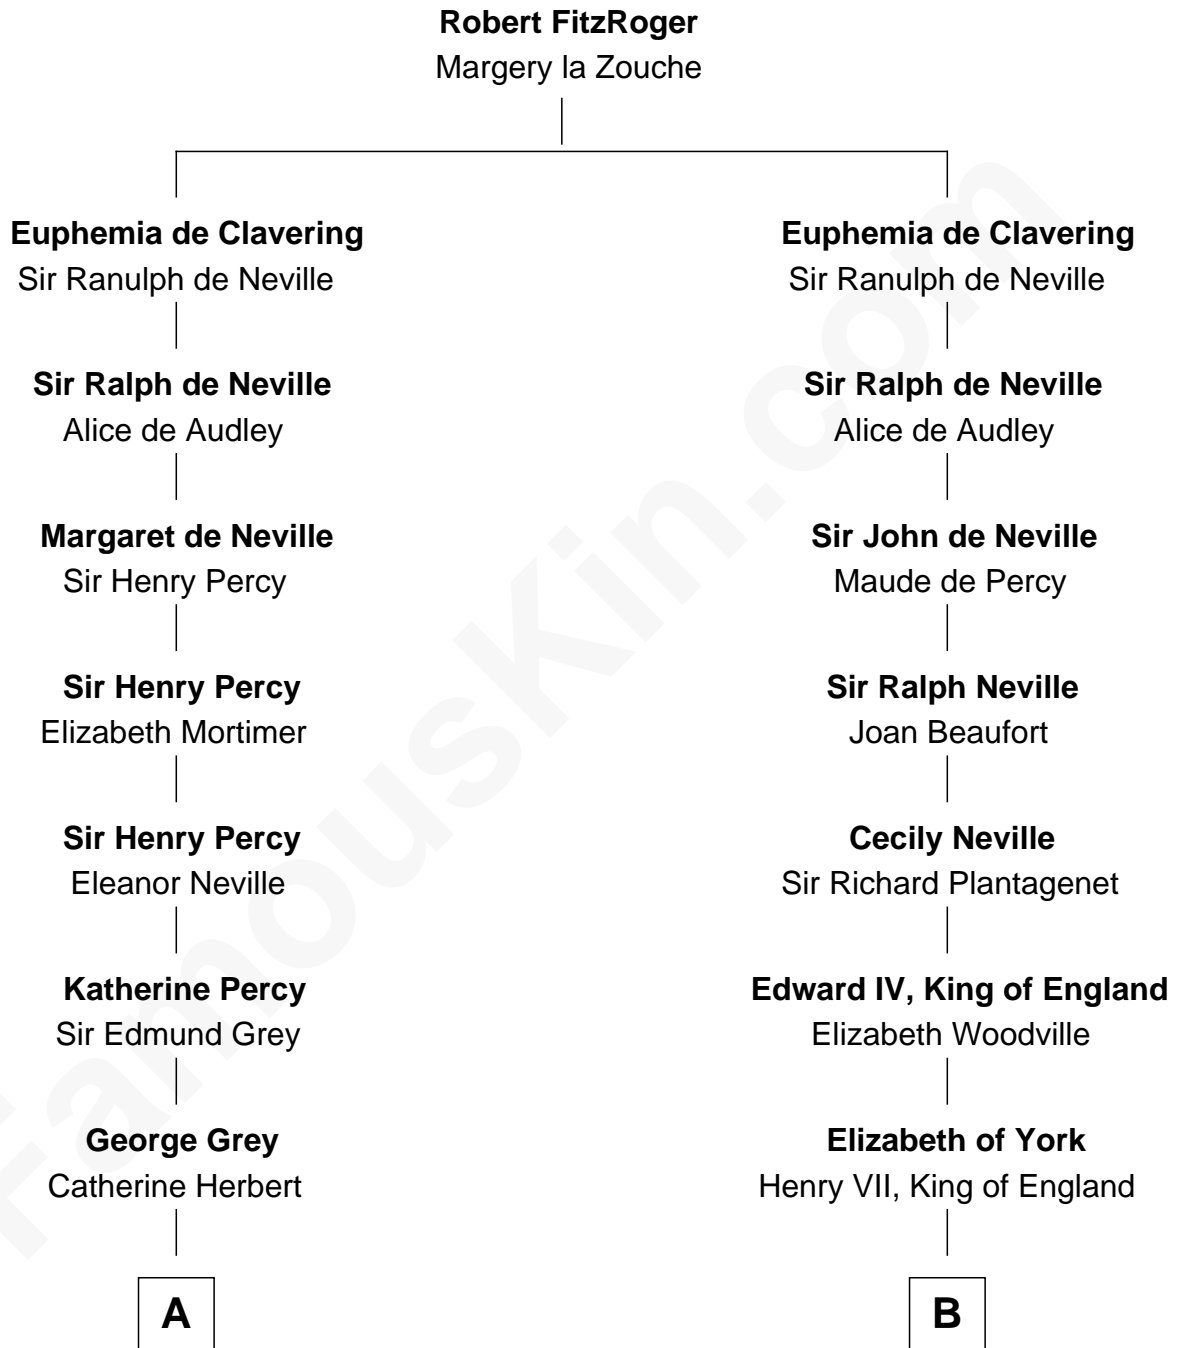

FamousKin.com

Relationship Chart of

Camilla Parker Bowles

Queen Consort of the United Kingdom

8th cousin 13 times removed of

Queen Elizabeth I

Queen of England

C

William Coutts Keppel

Sophia Mary McNab

George Keppel

Alice Frederica Edmonstone

Sonia Rosemary Keppel

Roland Calvert Cubitt

Rosalind Maud Cubitt

Bruce Middleton Hope Shand