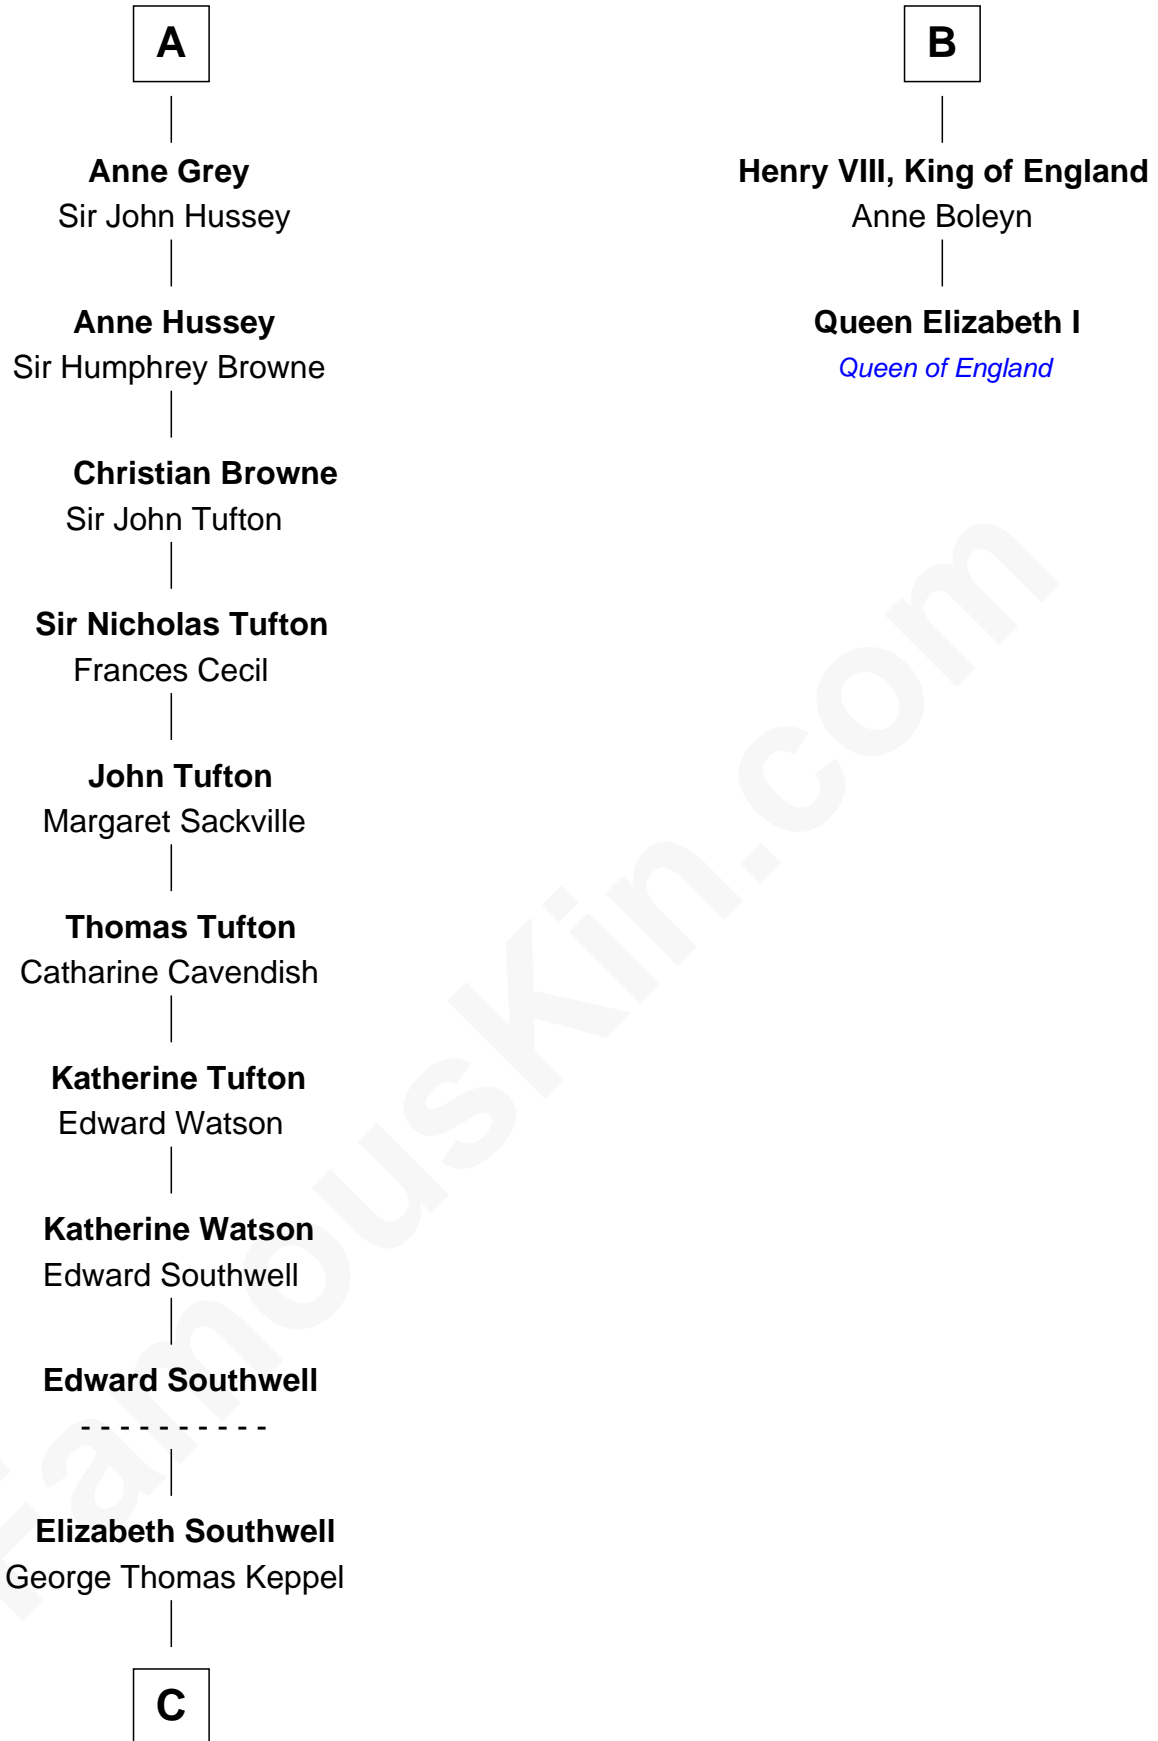

FamousKin.com

Relationship Chart of

Camilla Parker Bowles

Queen Consort of the United Kingdom

8th cousin 13 times removed of

Queen Elizabeth I

Queen of England

C