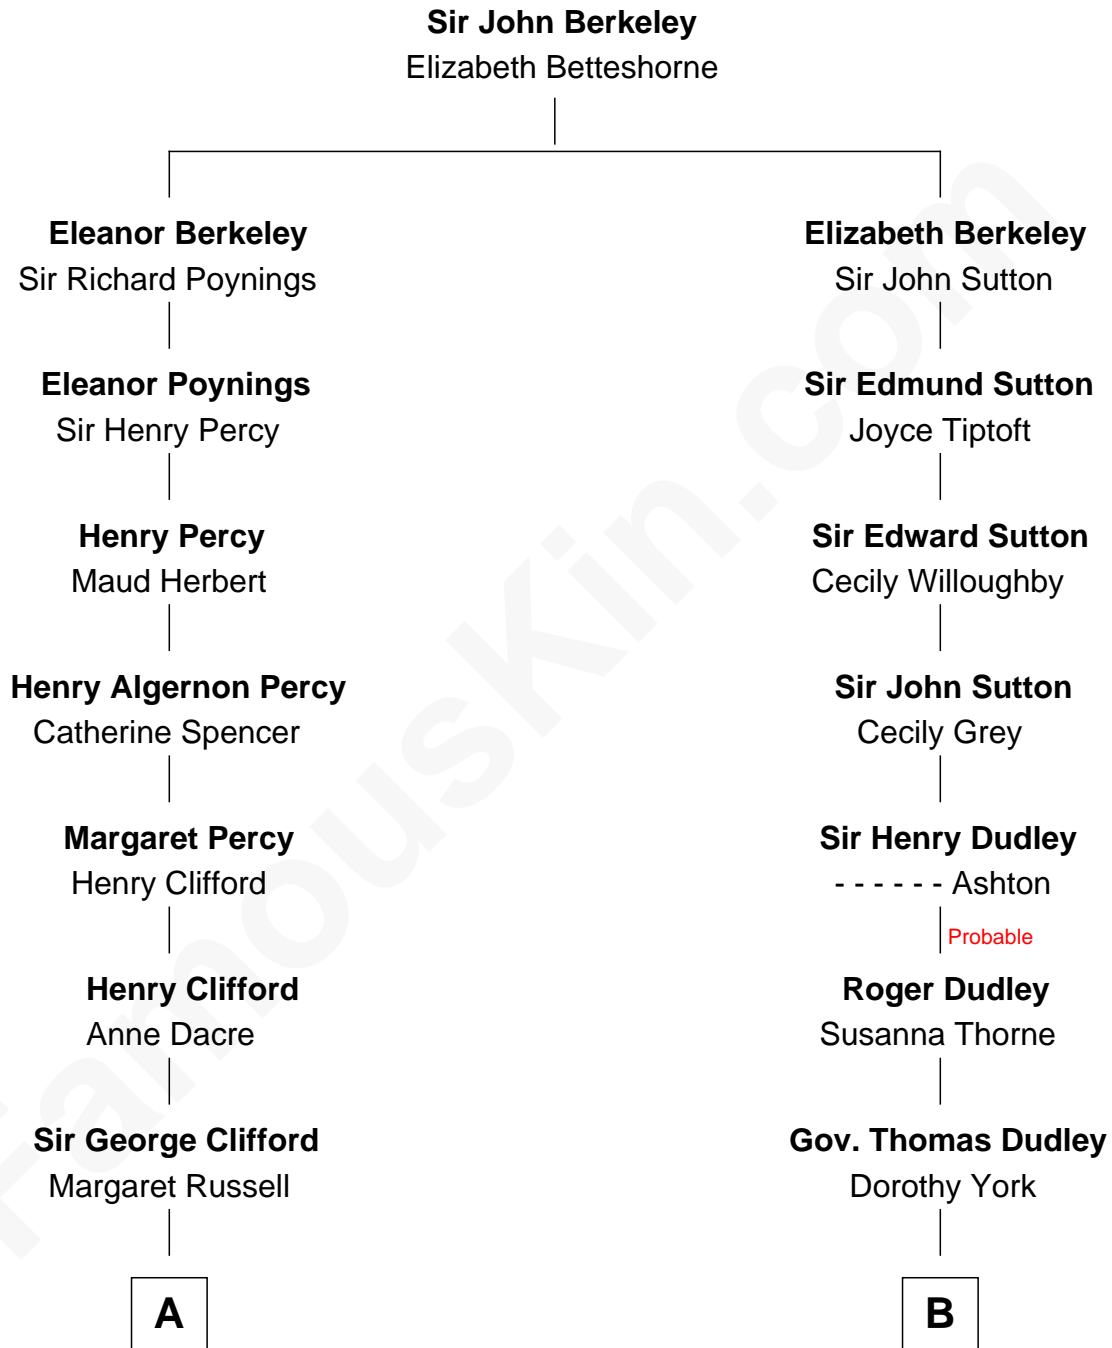

FamousKin.com

Relationship Chart of

Camilla Parker Bowles

Queen Consort of the United Kingdom

18th cousin of

Christopher Reeve
Movie Actor

C

Rosalind Maud Cubitt
Bruce Middleton Hope Shand