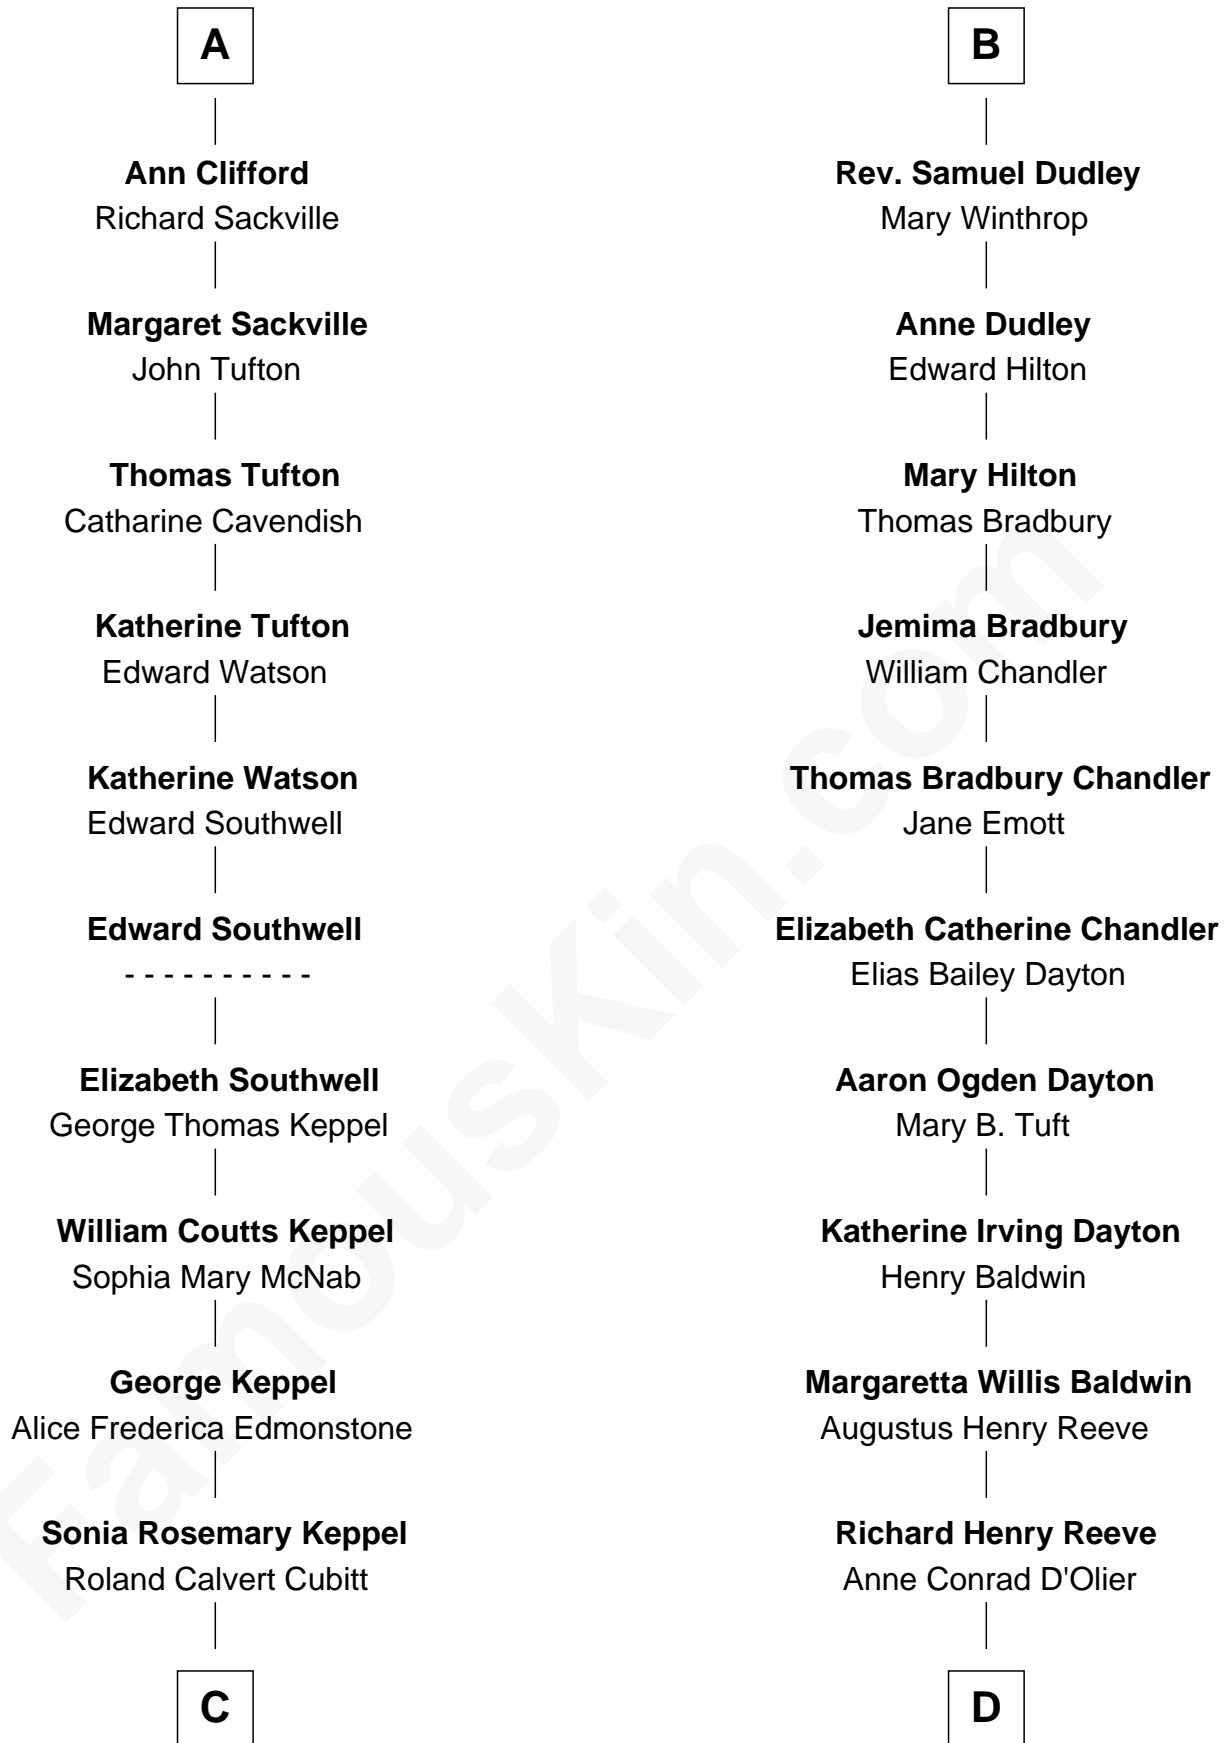

FamousKin.com

Relationship Chart of

Camilla Parker Bowles

Queen Consort of the United Kingdom

18th cousin of

Christopher Reeve
Movie Actor

C

Rosalind Maud Cubitt
Bruce Middleton Hope Shand

Camilla Parker Bowles
Queen Consort

D

Franklin D'Olier Reeve
Barbara Pitney Lamb

Christopher Reeve
Movie Actor

FamousKin.com