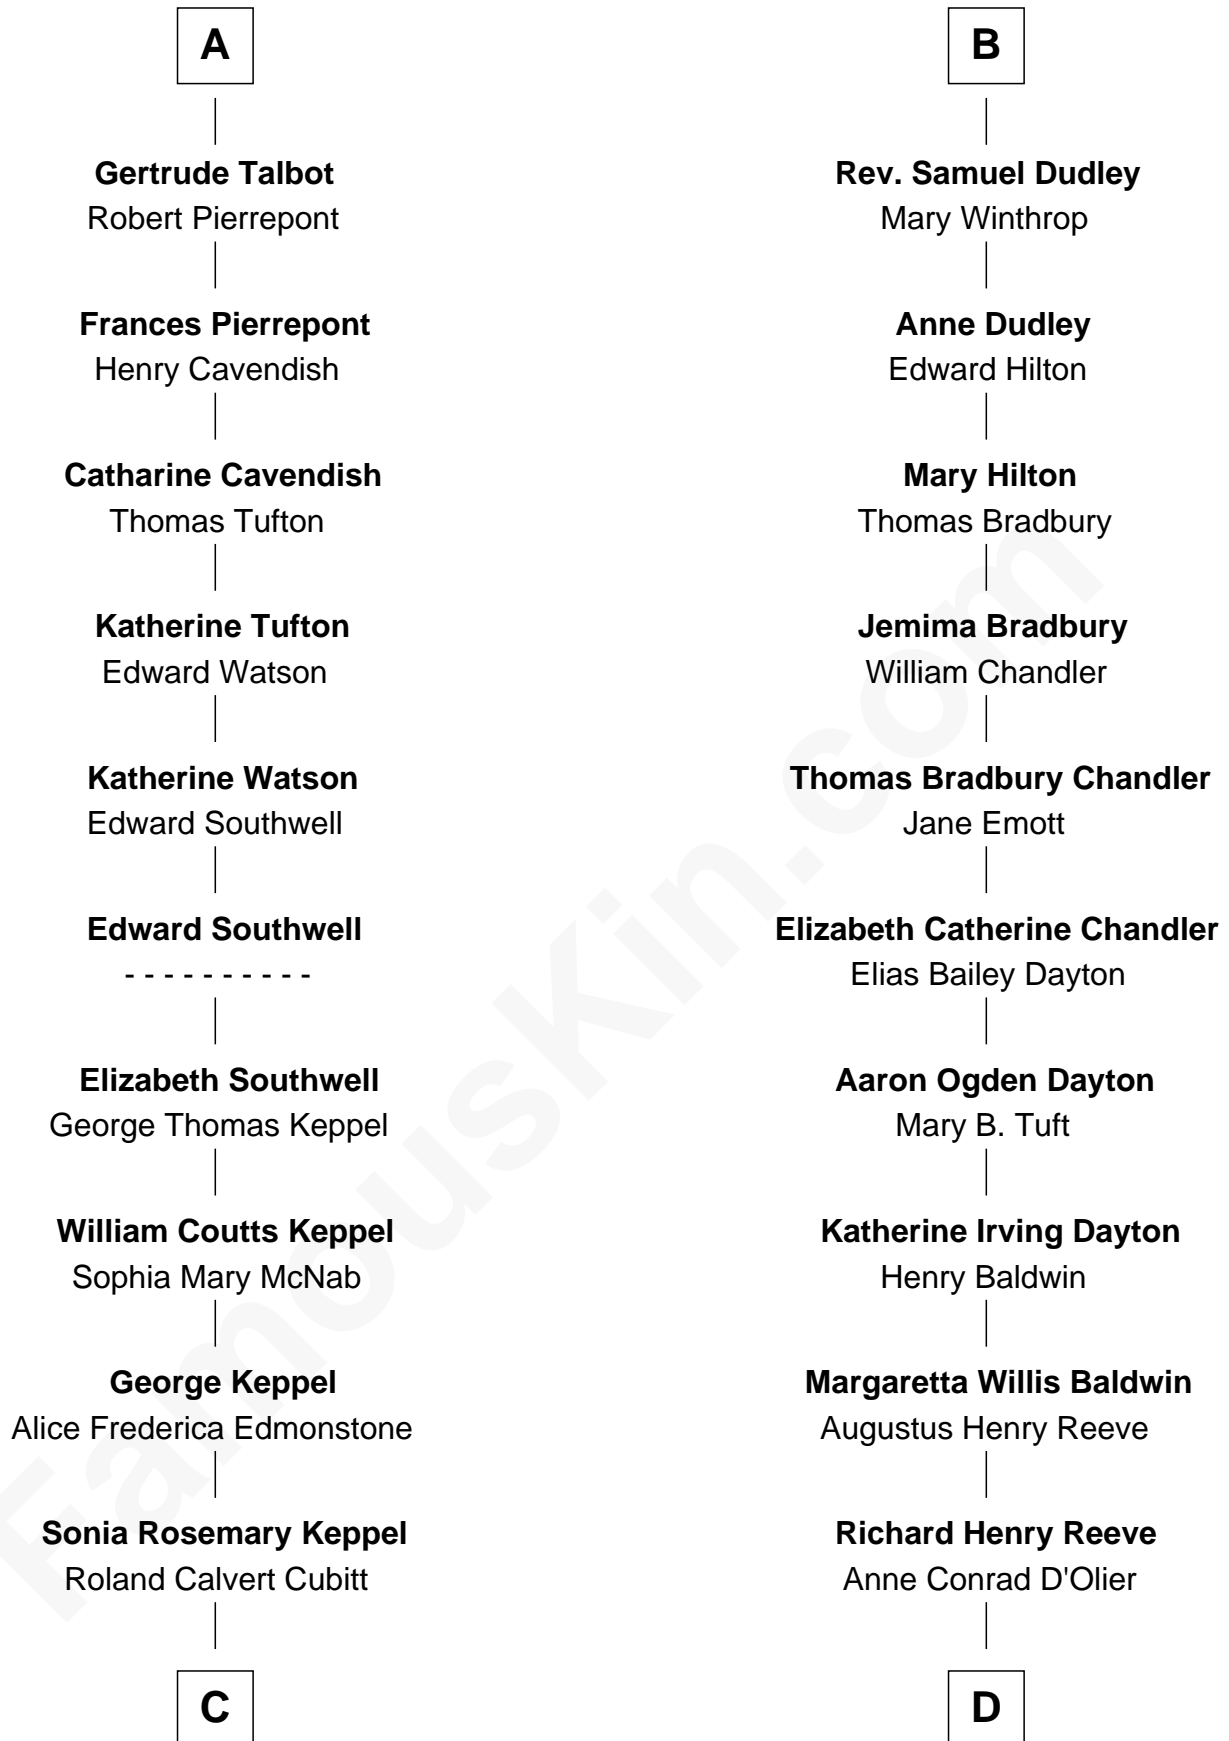

# FamousKin.com Relationship Chart of

**Camilla Parker Bowles**

*Queen Consort of the United Kingdom*

18th cousin of

**Christopher Reeve**

*Movie Actor*

FamousKin.com