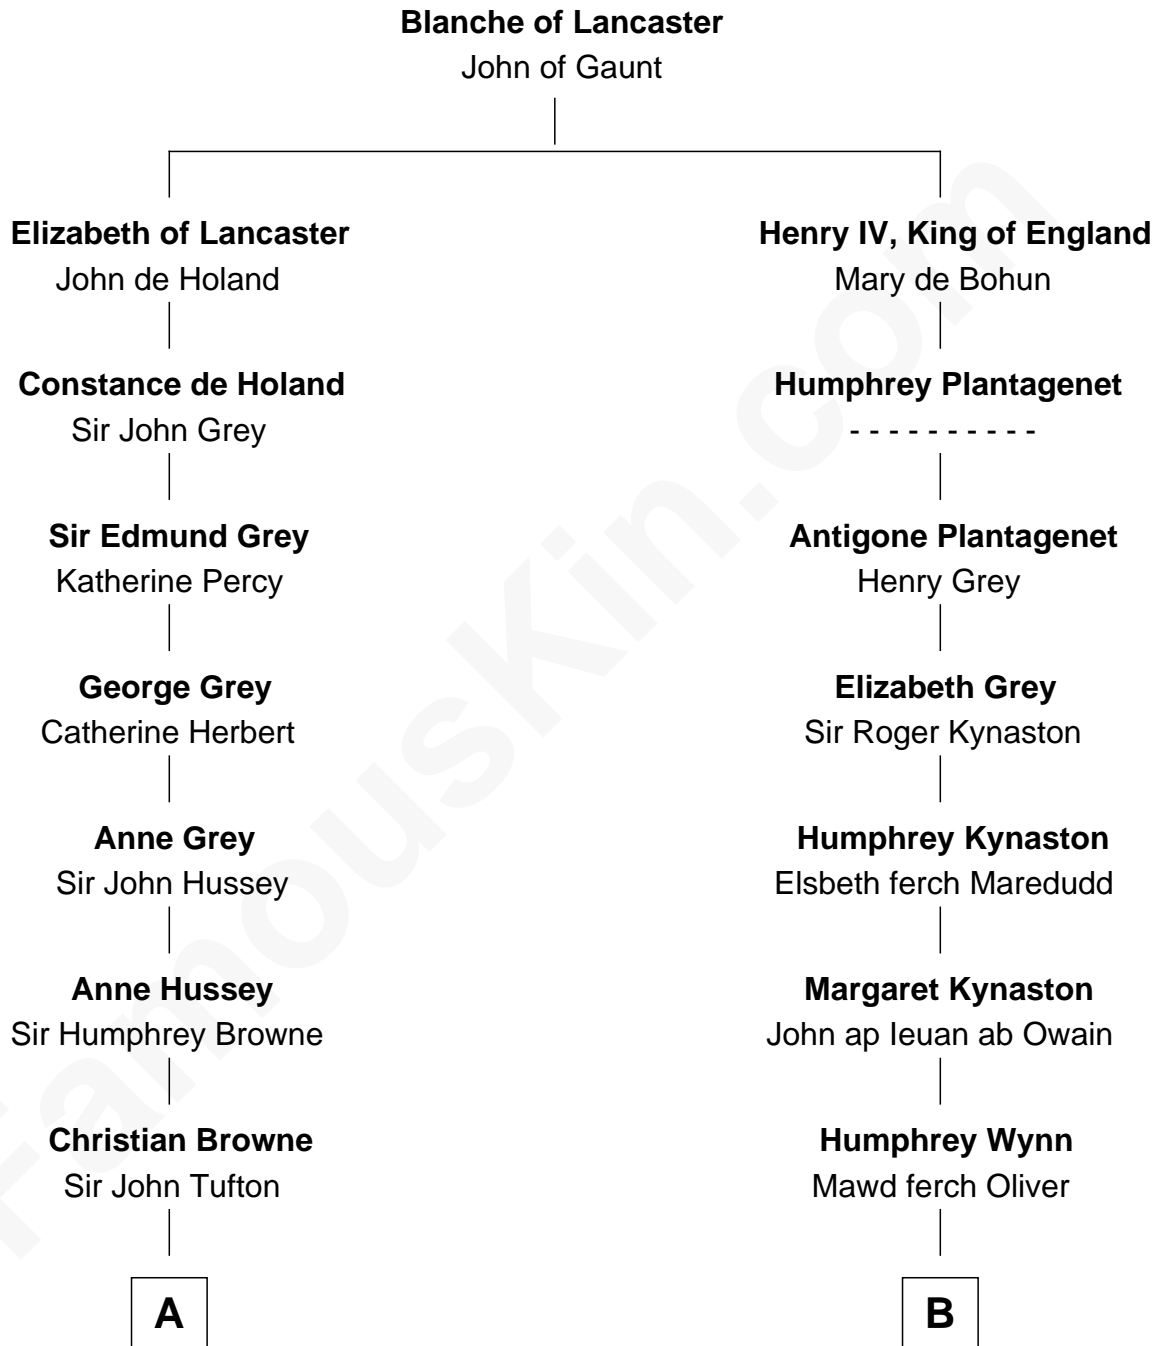

FamousKin.com

Relationship Chart of

Camilla Parker Bowles

Queen Consort of the United Kingdom

18th cousin 1 time removed of

Christopher Reeve
Movie Actor

C

Rosalind Maud Cubitt
Bruce Middleton Hope Shand