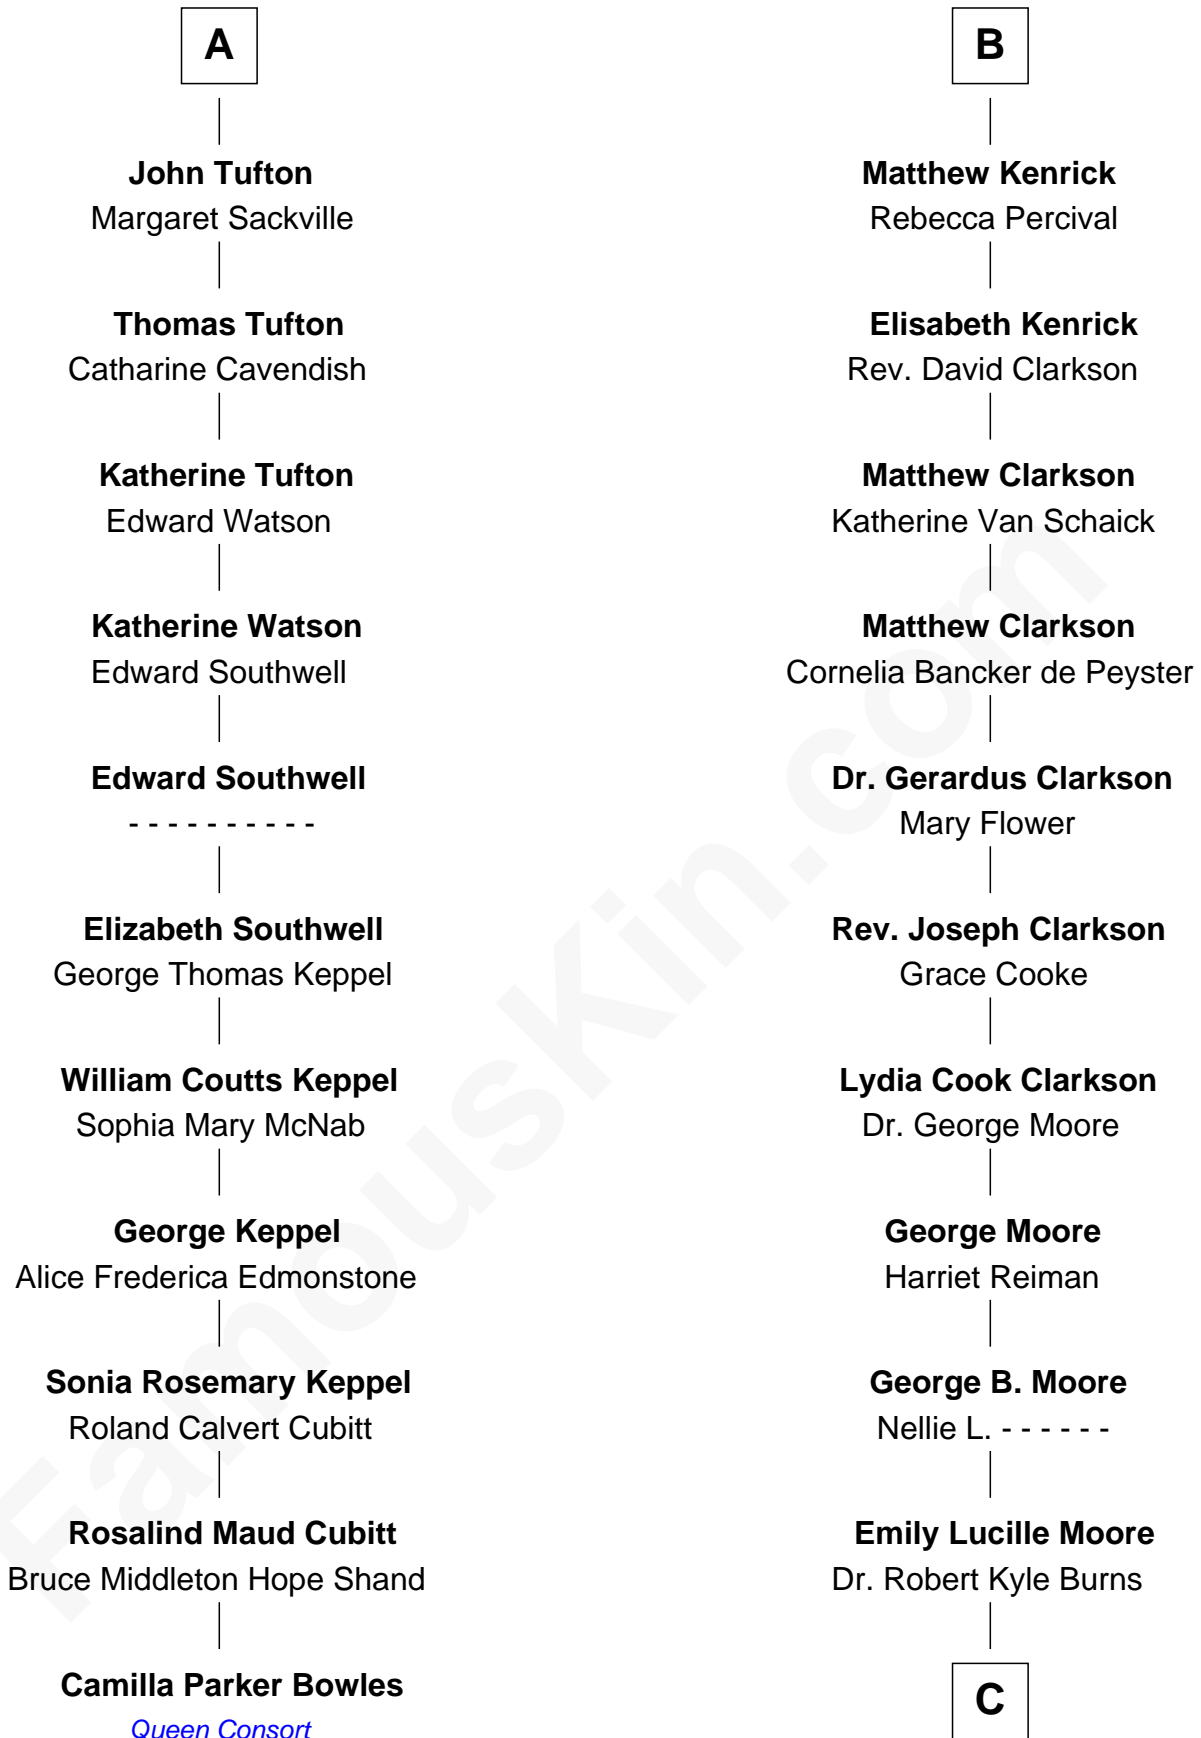

FamousKin.com

Relationship Chart of

Camilla Parker Bowles

Queen Consort of the United Kingdom

17th cousin 1 time removed of

Ken Burns

Documentary Filmmaker

C

Robert Kyle Burns

Lyla Smith Tupper

Ken Burns

Documentary Filmmaker

FamousKin.com