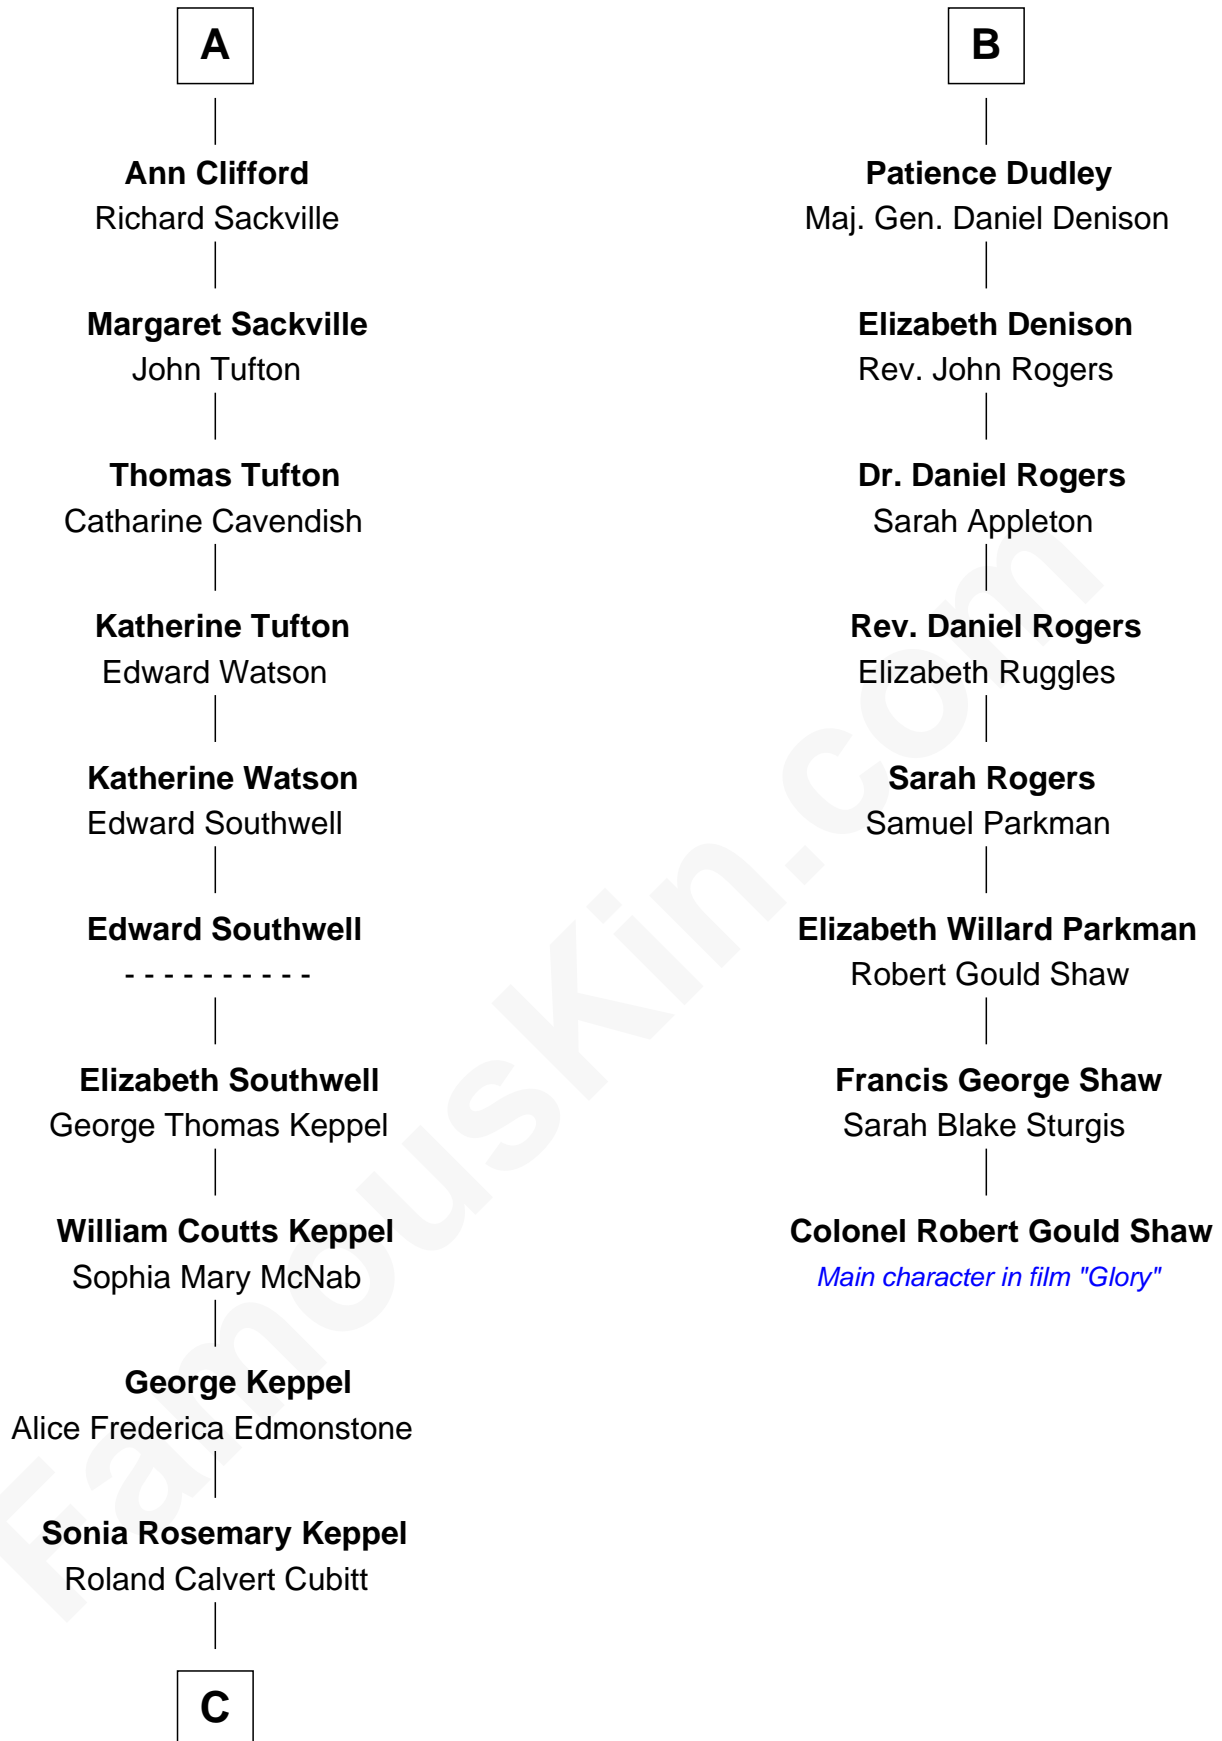

## Relationship Chart of

### Camilla Parker Bowles

Queen Consort of the United Kingdom

14th cousin 4 times removed of

### Colonel Robert Gould Shaw

U.S. Civil War leader of film "Glory" fame

**C**

**Rosalind Maud Cubitt**  
Bruce Middleton Hope Shand

**Camilla Parker Bowles**  
*Queen Consort*

FamousKin.com