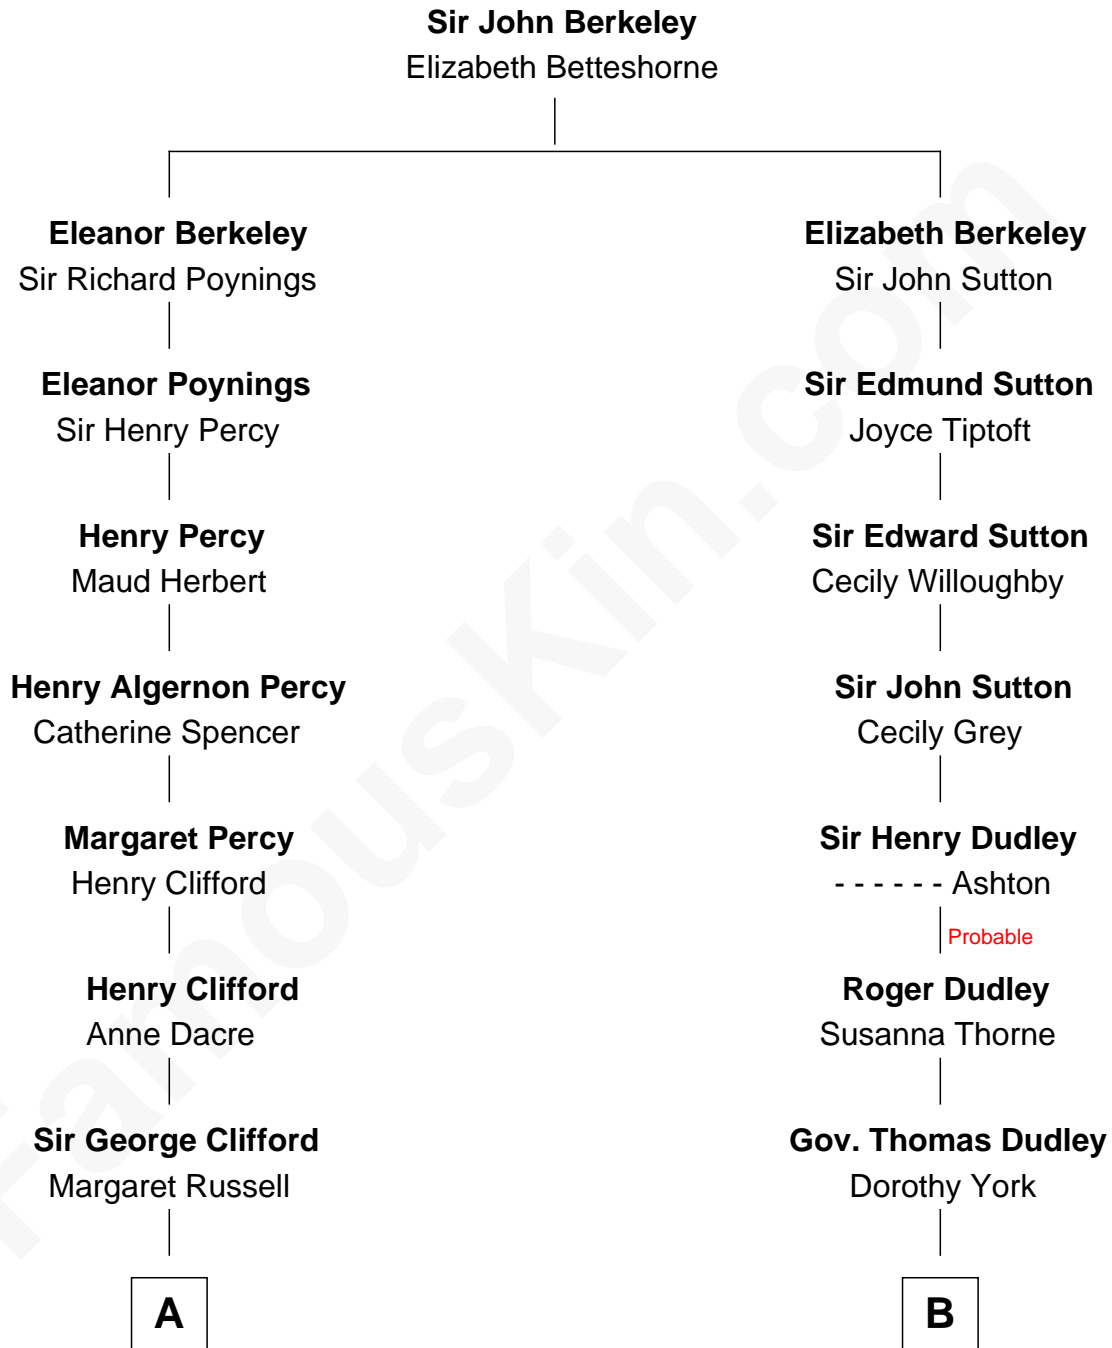

## Relationship Chart of

### Colonel Robert Gould Shaw

U.S. Civil War leader of film "Glory" fame

**C**

**Rosalind Maud Cubitt**  
Bruce Middleton Hope Shand

**Camilla Parker Bowles**  
*Queen Consort*

FamousKin.com