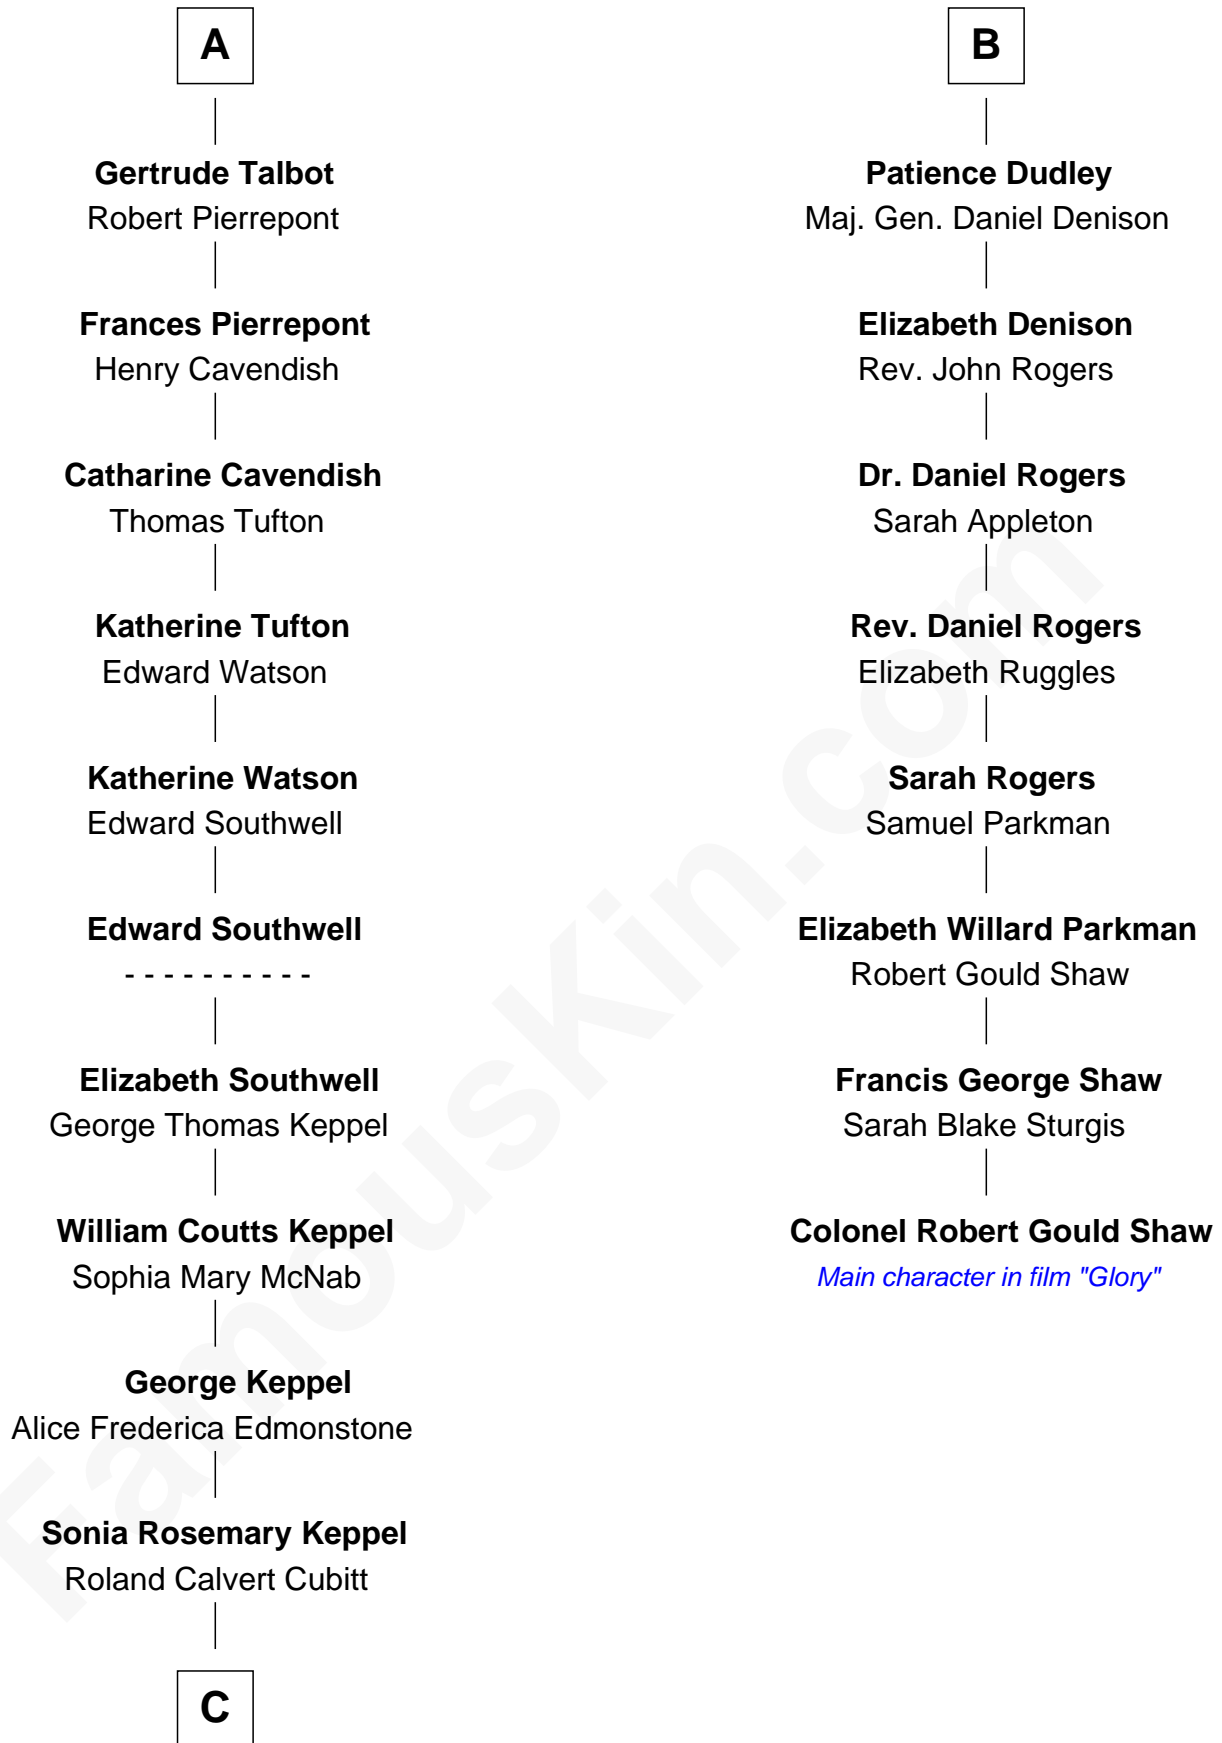

FamousKin.com

Relationship Chart of

Camilla Parker Bowles

Queen Consort of the United Kingdom

14th cousin 4 times removed of

Colonel Robert Gould Shaw

U.S. Civil War leader of film "Glory" fame

C

Rosalind Maud Cubitt
Bruce Middleton Hope Shand

Camilla Parker Bowles
Queen Consort

FamousKin.com