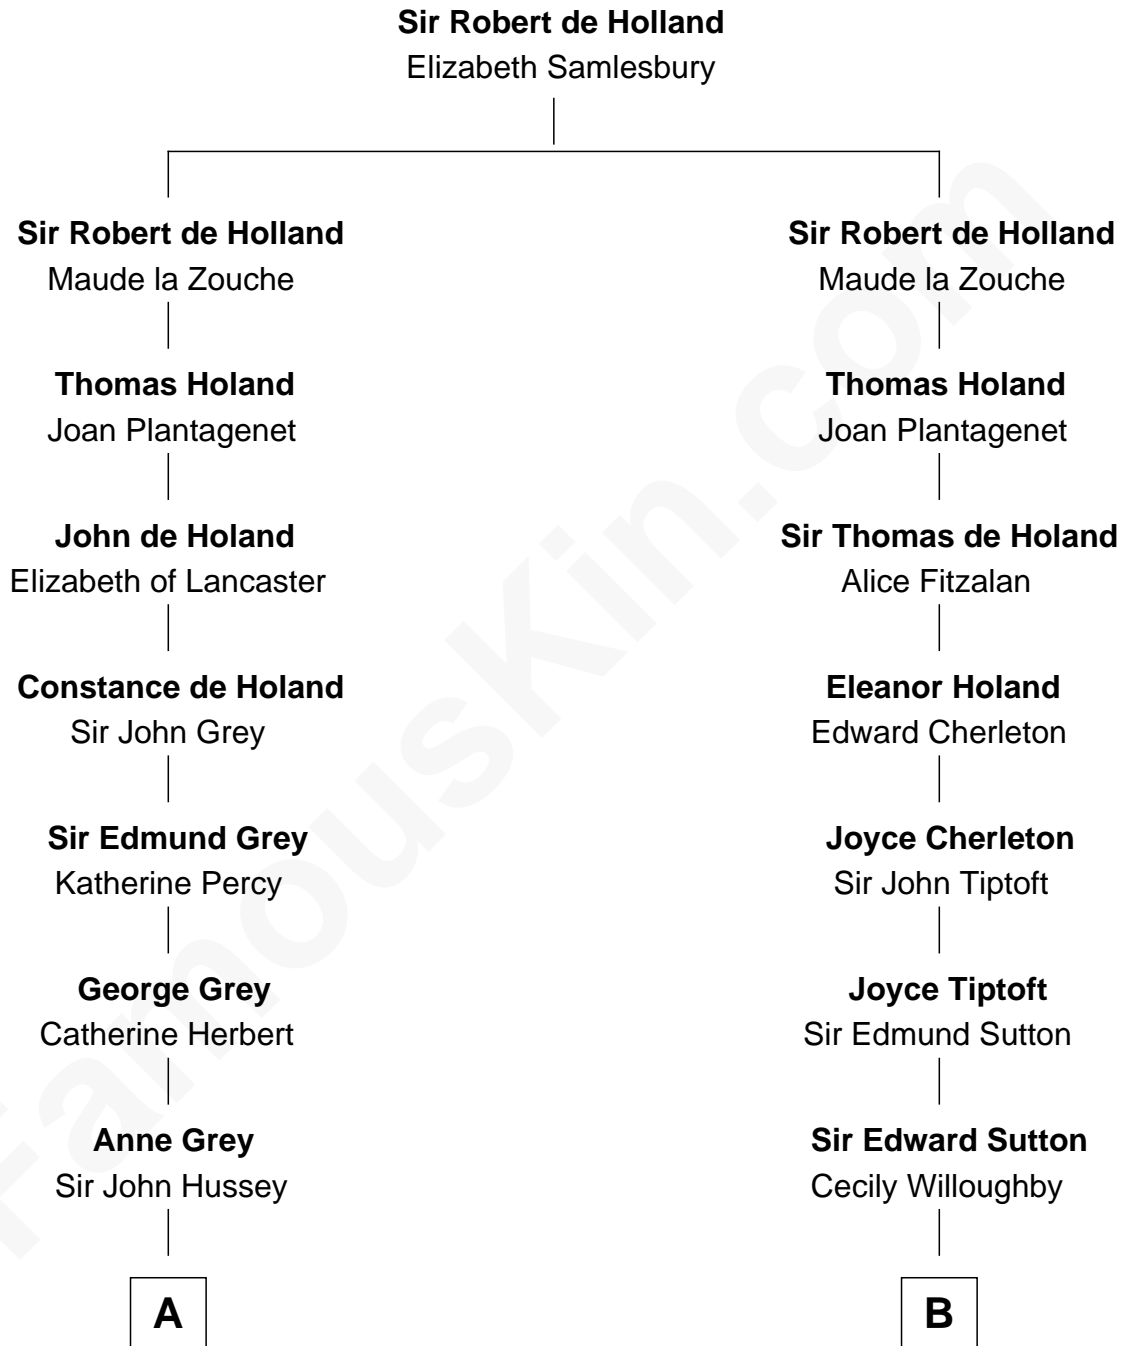

FamousKin.com

Relationship Chart of

Camilla Parker Bowles

Queen Consort of the United Kingdom

18th cousin 2 times removed of

Colonel Robert Gould Shaw

U.S. Civil War leader of film "Glory" fame

FamousKin.com