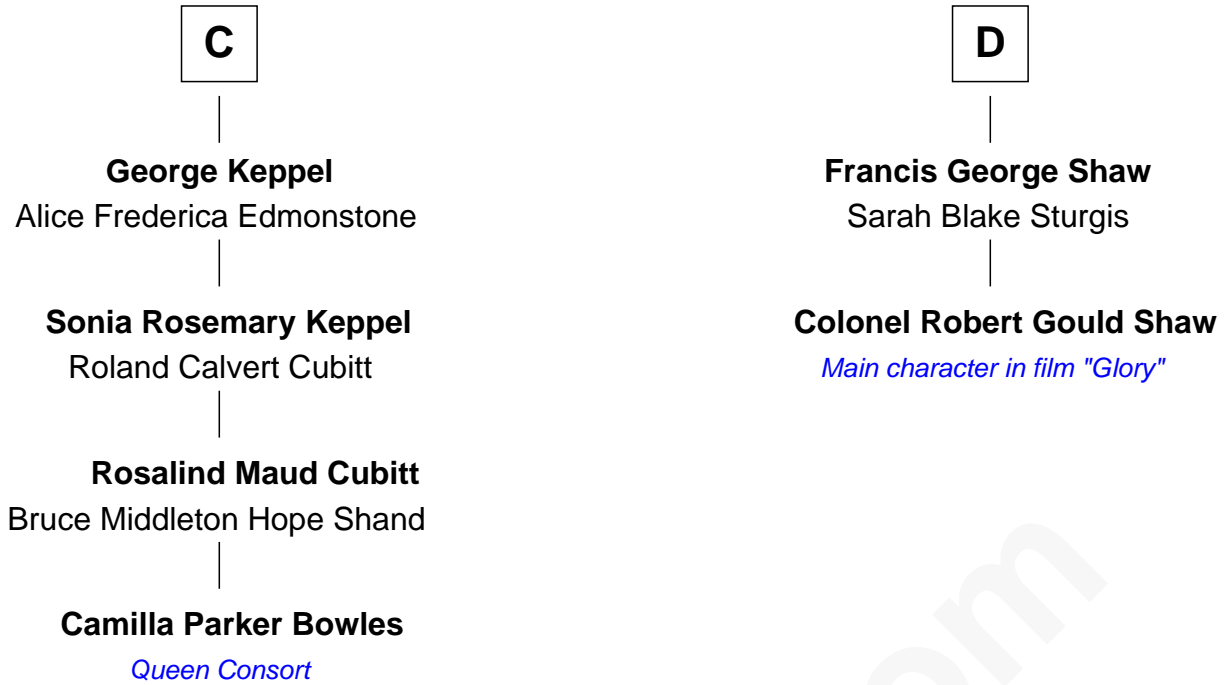

FamousKin.com

Relationship Chart of

Camilla Parker Bowles

Queen Consort of the United Kingdom

18th cousin 2 times removed of

Colonel Robert Gould Shaw

U.S. Civil War leader of film "Glory" fame

FamousKin.com