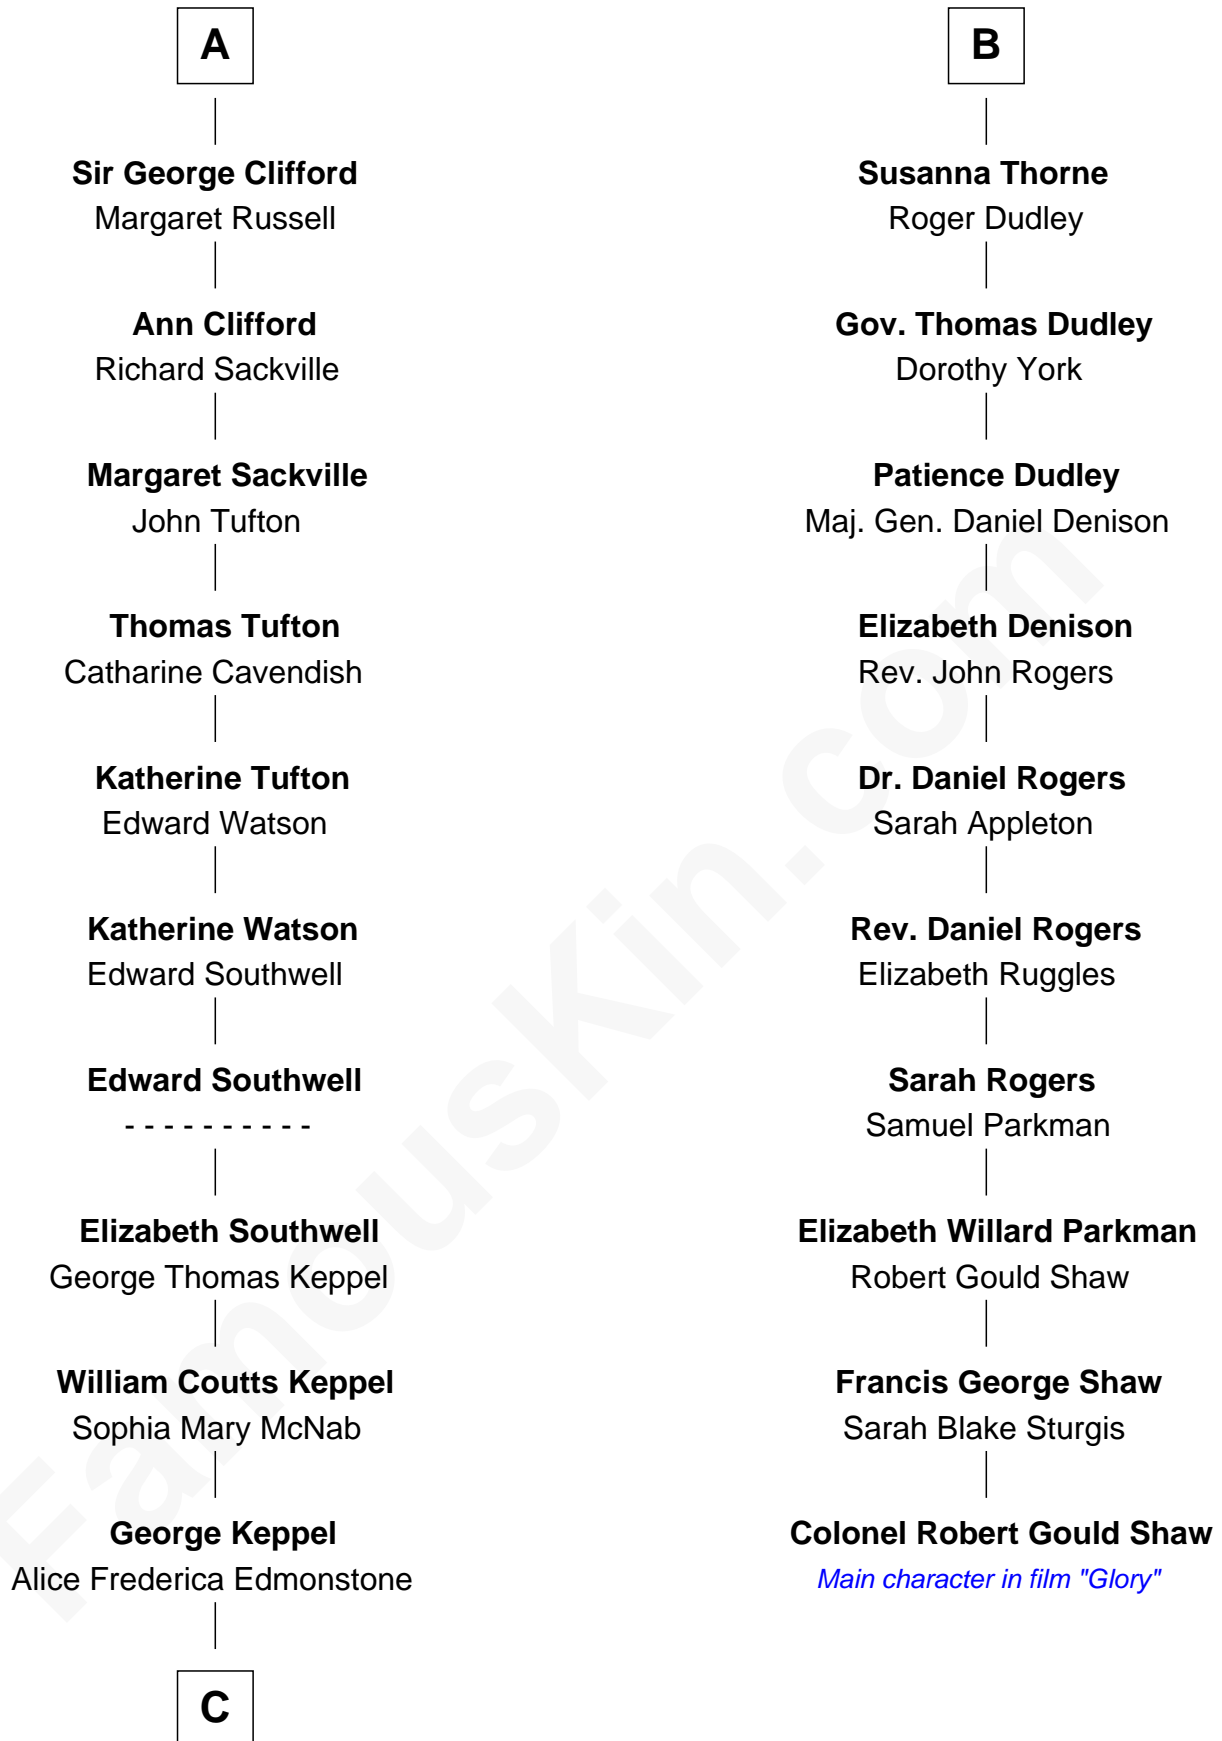

FamousKin.com

Relationship Chart of

Camilla Parker Bowles

Queen Consort of the United Kingdom

16th cousin 3 times removed of

Colonel Robert Gould Shaw

U.S. Civil War leader of film "Glory" fame

C

—
Sonia Rosemary Keppel

Roland Calvert Cubitt

—
Rosalind Maud Cubitt

Bruce Middleton Hope Shand

—
Camilla Parker Bowles

Queen Consort

FamousKin.com