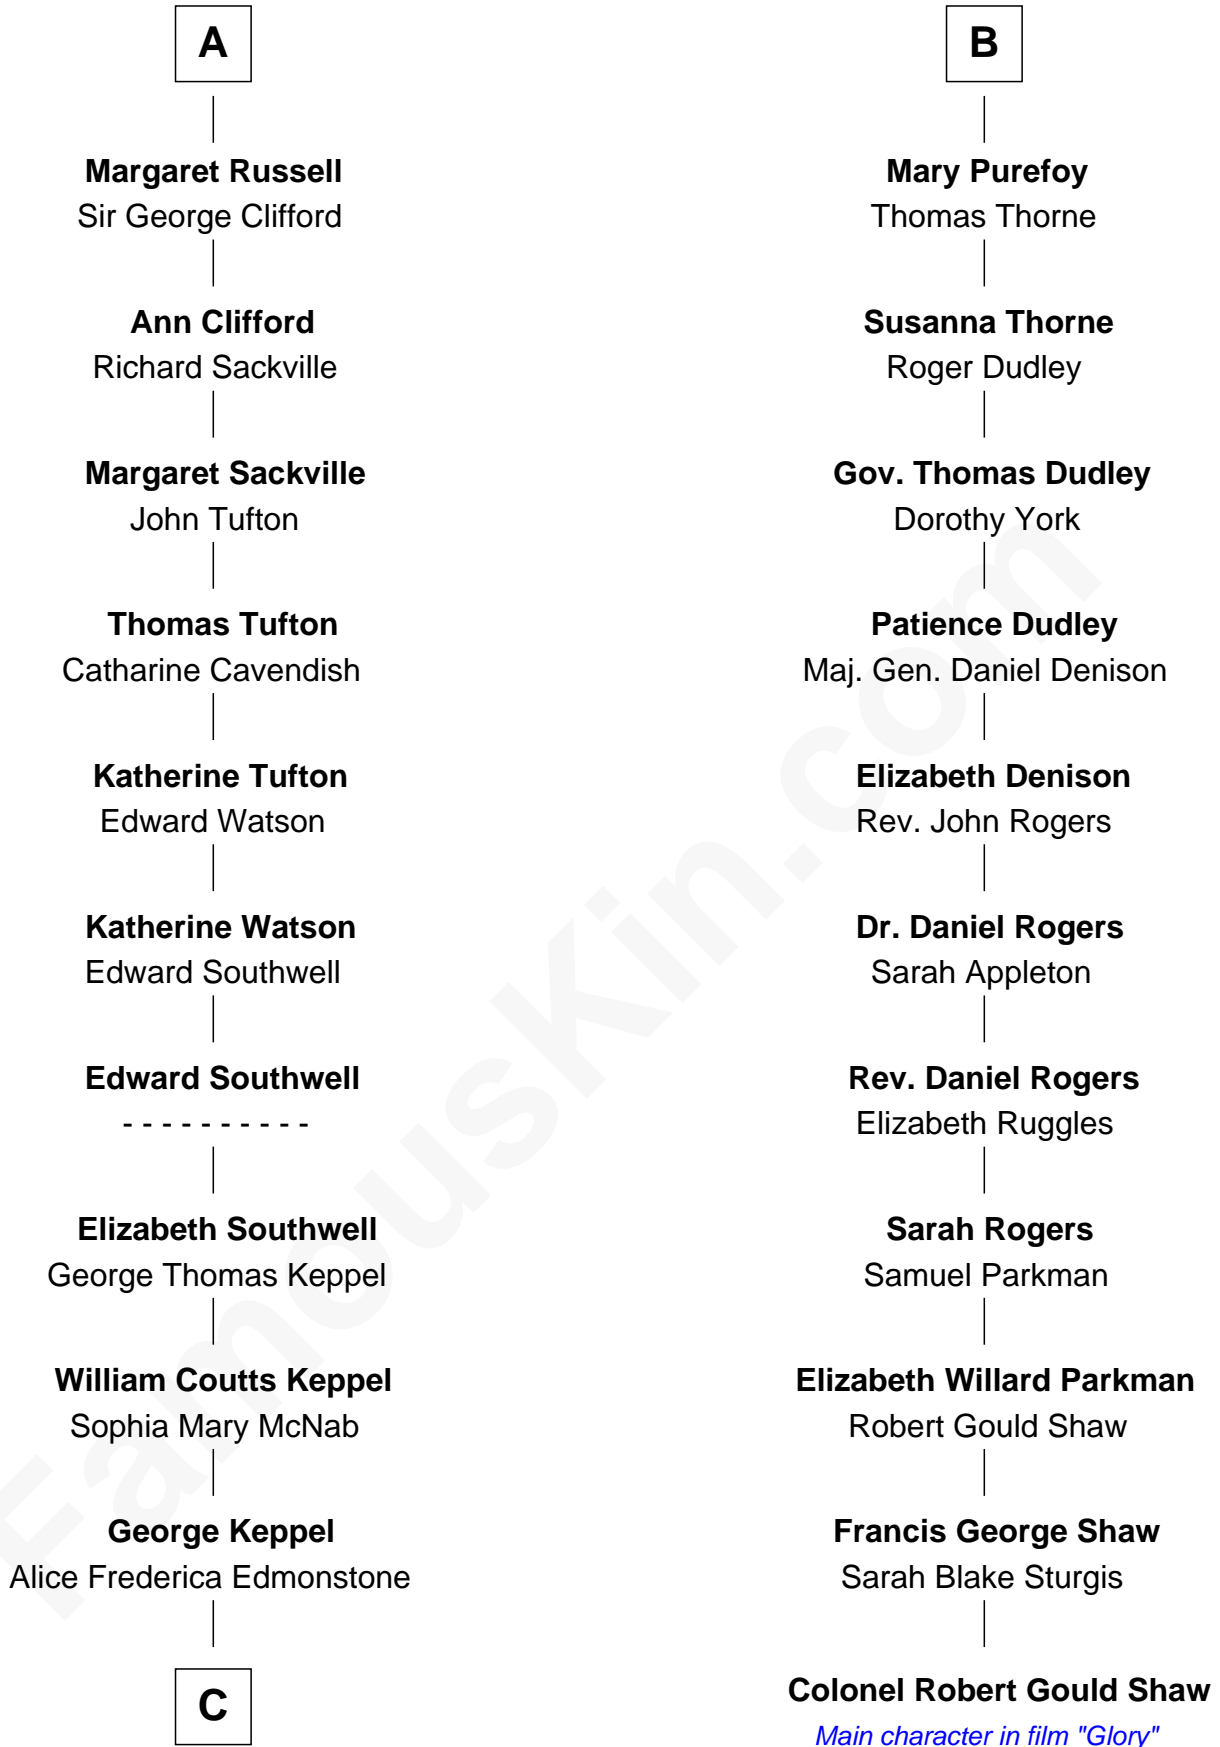

## Relationship Chart of

### Colonel Robert Gould Shaw

*U.S. Civil War leader of film "Glory" fame*

**Sir John Howard**

Alice de Bois

**C**

—  
**Sonia Rosemary Keppel**

Roland Calvert Cubitt

—  
**Rosalind Maud Cubitt**