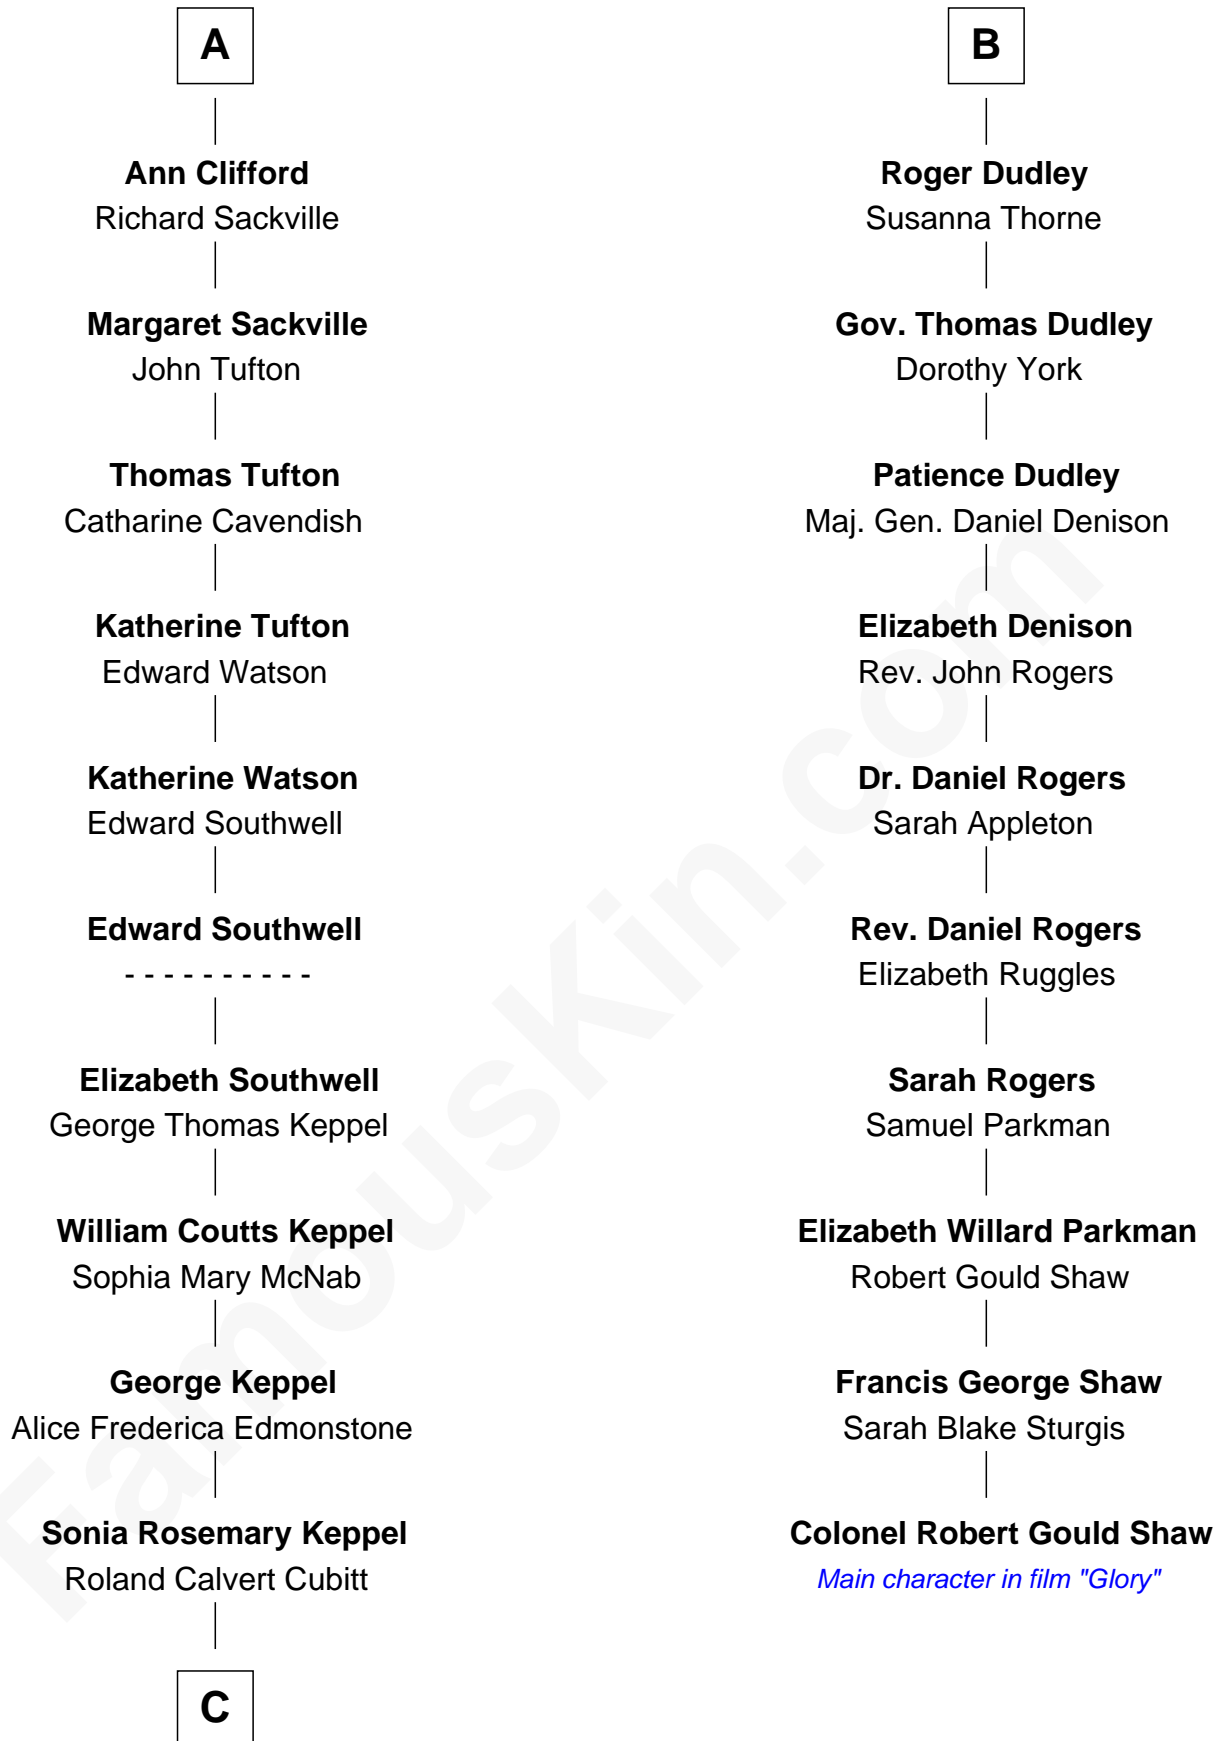

## Relationship Chart of

### Camilla Parker Bowles

Queen Consort of the United Kingdom

16th cousin 2 times removed of

### Colonel Robert Gould Shaw

U.S. Civil War leader of film "Glory" fame

**C**

**Rosalind Maud Cubitt**  
Bruce Middleton Hope Shand

**Camilla Parker Bowles**  
*Queen Consort*

FamousKin.com