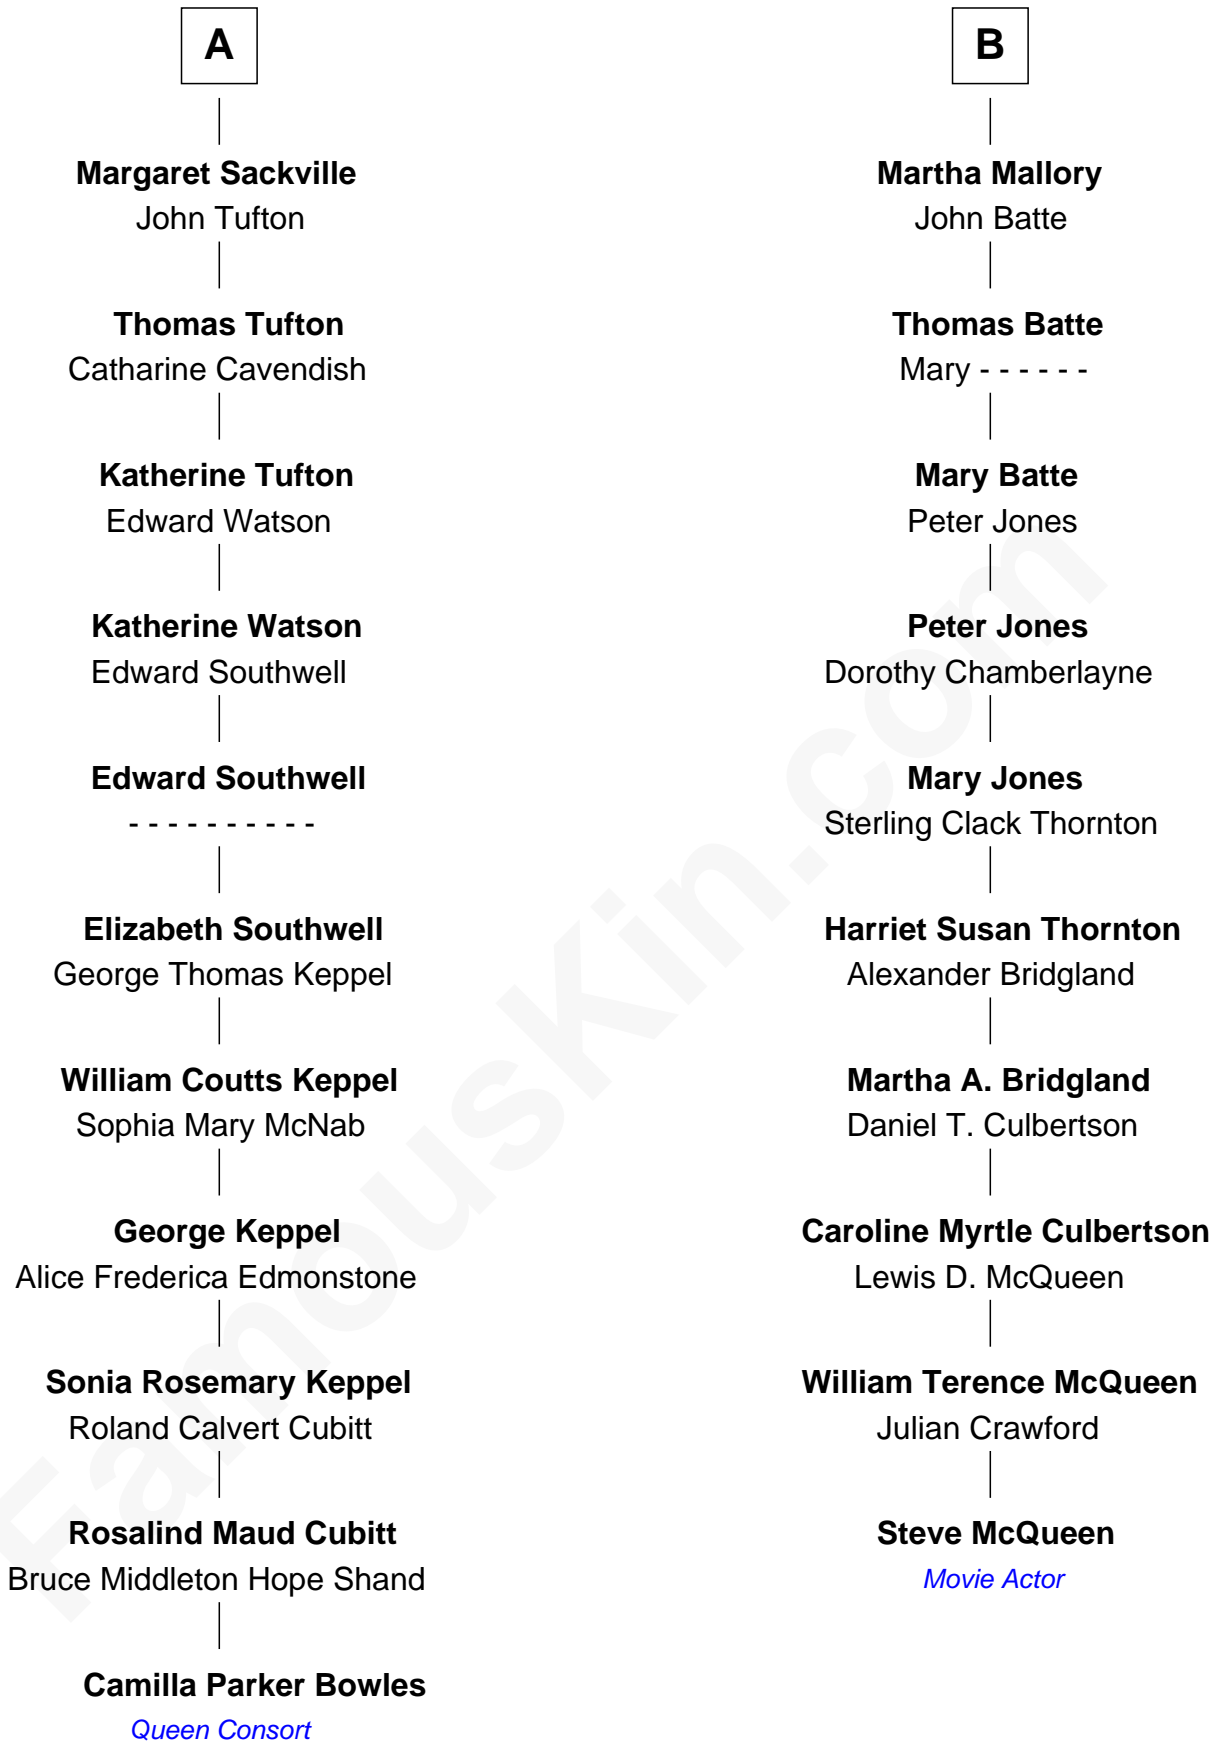

FamousKin.com

Relationship Chart of

Camilla Parker Bowles

Queen Consort of the United Kingdom

16th cousin 1 time removed of

Steve McQueen

Movie Actor

Henry FitzHugh

Elizabeth Grey

Eleanor Fitzhugh
Sir Henry Bromflete

Margaret Bromflete

John Clifford

Henry Clifford
Anne St. John

Henry Clifford
Margaret Percy

Henry Clifford
Anne Dacre

Sir George Clifford
Margaret Russell

Ann Clifford
Richard Sackville

A

Sir William FitzHugh
Margery Willoughby

Lora FitzHugh
Sir John Constable

Joan Constable
Sir William Mallory

Sir John Mallory
Margaret Thwaites

Sir William Mallory
Jane Norton

Sir William Mallory
Ursula Gale

Thomas Mallory
Elizabeth Vaughan

B

Camilla Parker Bowles photo by [Agência Brasil](#) [\(CC BY 3.0 BRAZIL\)](#)