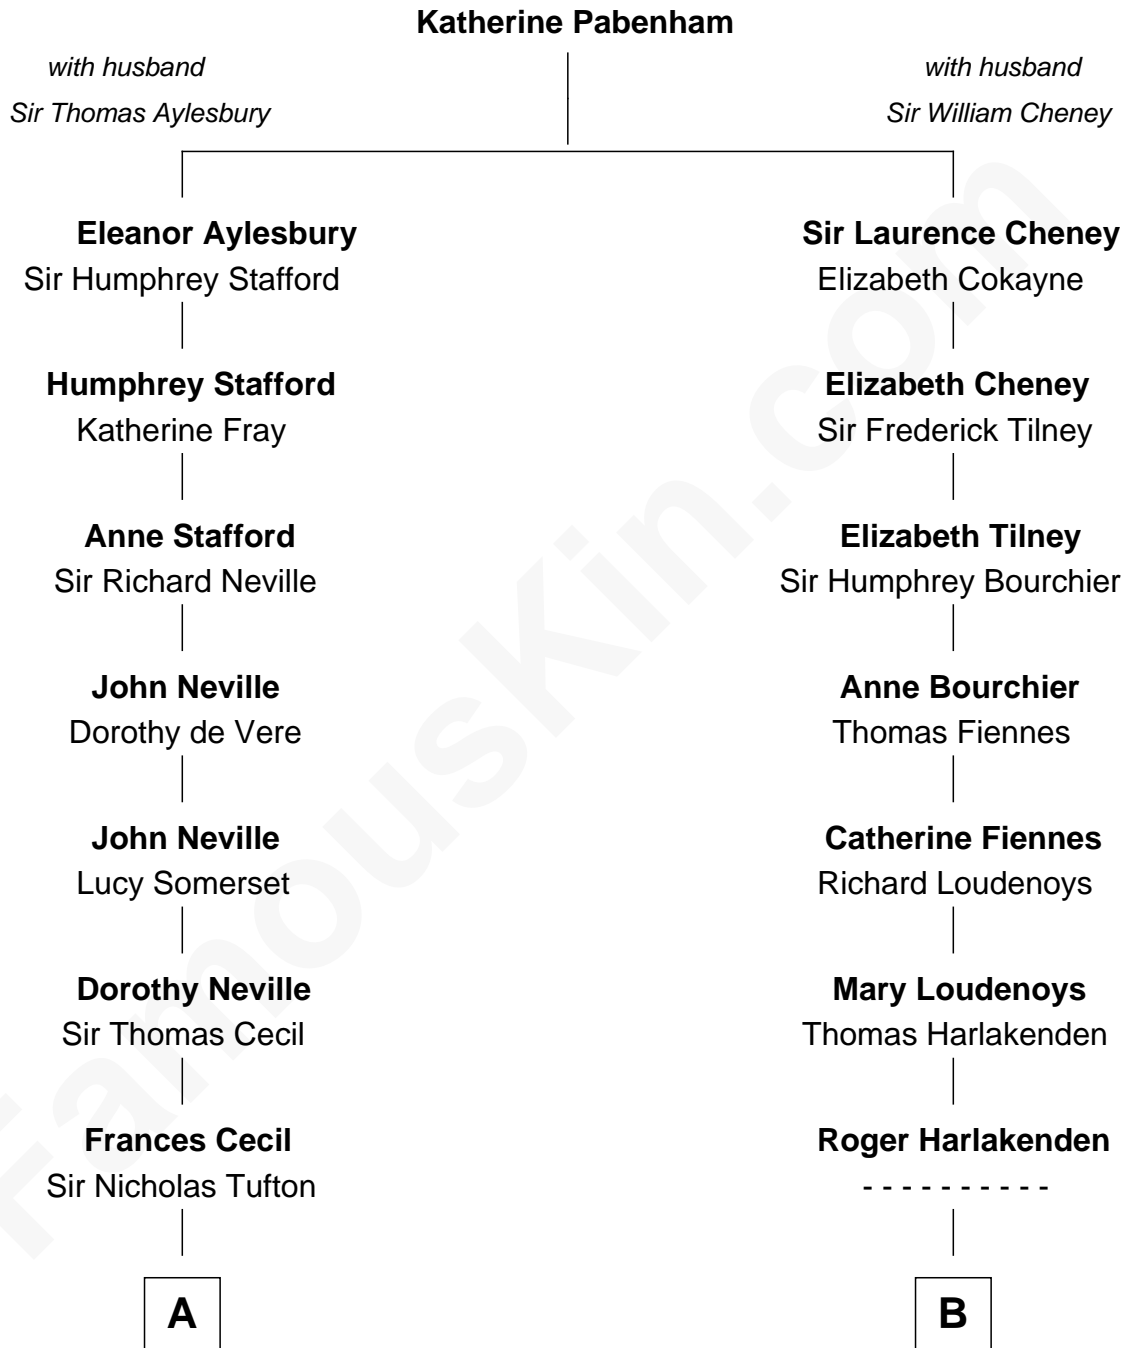

FamousKin.com

Relationship Chart of

Camilla Parker Bowles

Queen Consort of the United Kingdom

17th cousin 2 times removed of

Anne Baxter
Movie Actress

C

Frank Lloyd Wright

Catherine L. Tobin

Catherine Dorothy Wright

Kenneth Stuart Baxter

Anne Baxter

Movie Actress

FamousKin.com