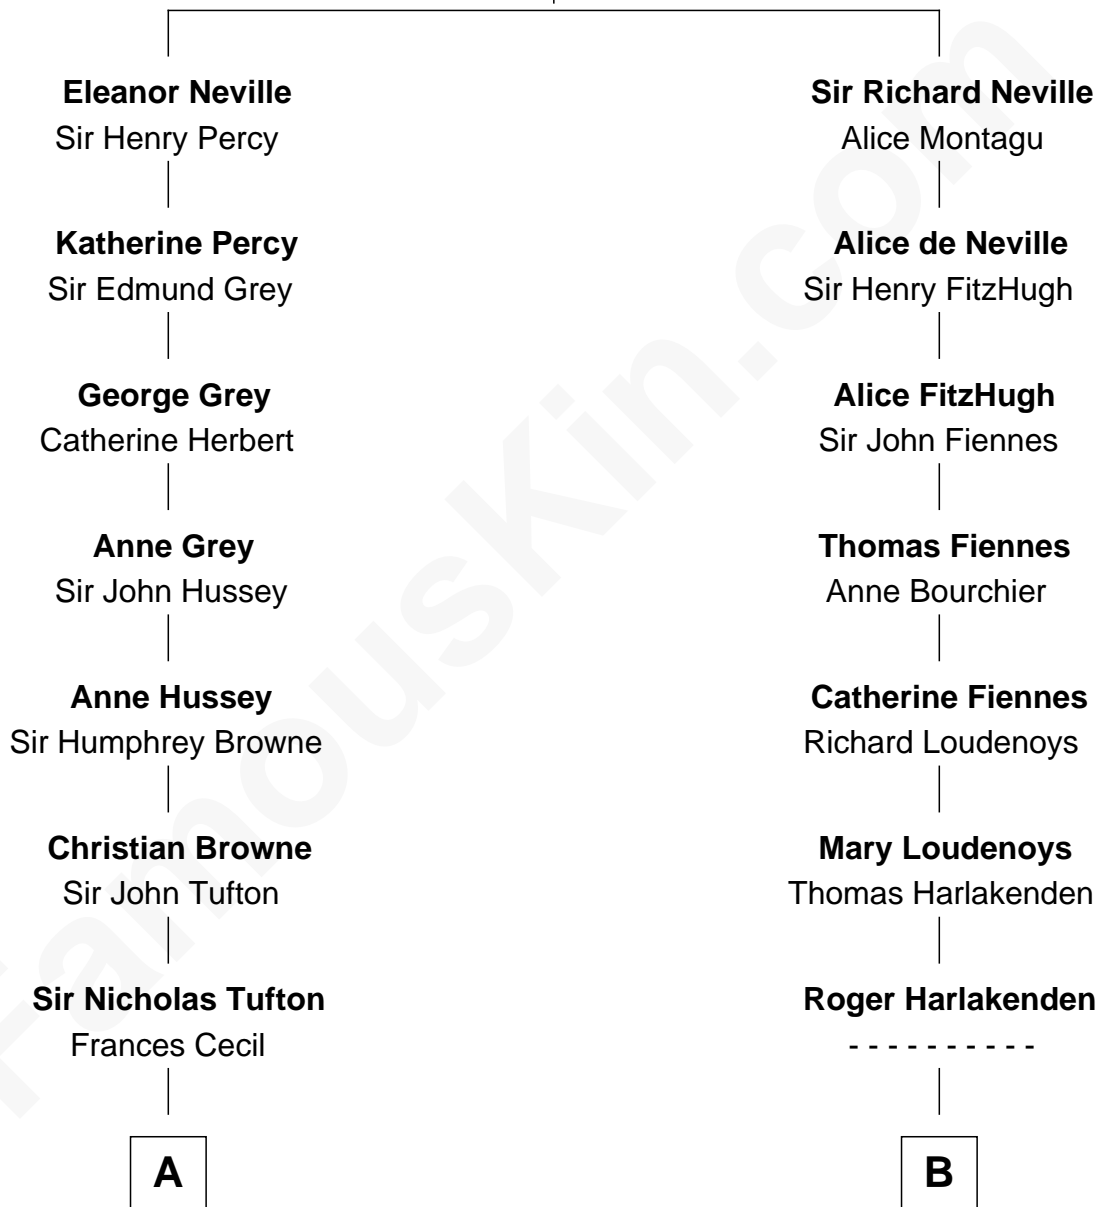

## Relationship Chart of

### Camilla Parker Bowles

Queen Consort of the United Kingdom

17th cousin 2 times removed of

**Anne Baxter**

Movie Actress

**Sir Ralph Neville**

Joan Beaufort

C

**Frank Lloyd Wright**

Catherine L. Tobin

**Catherine Dorothy Wright**

Kenneth Stuart Baxter

**Anne Baxter**

*Movie Actress*

FamousKin.com