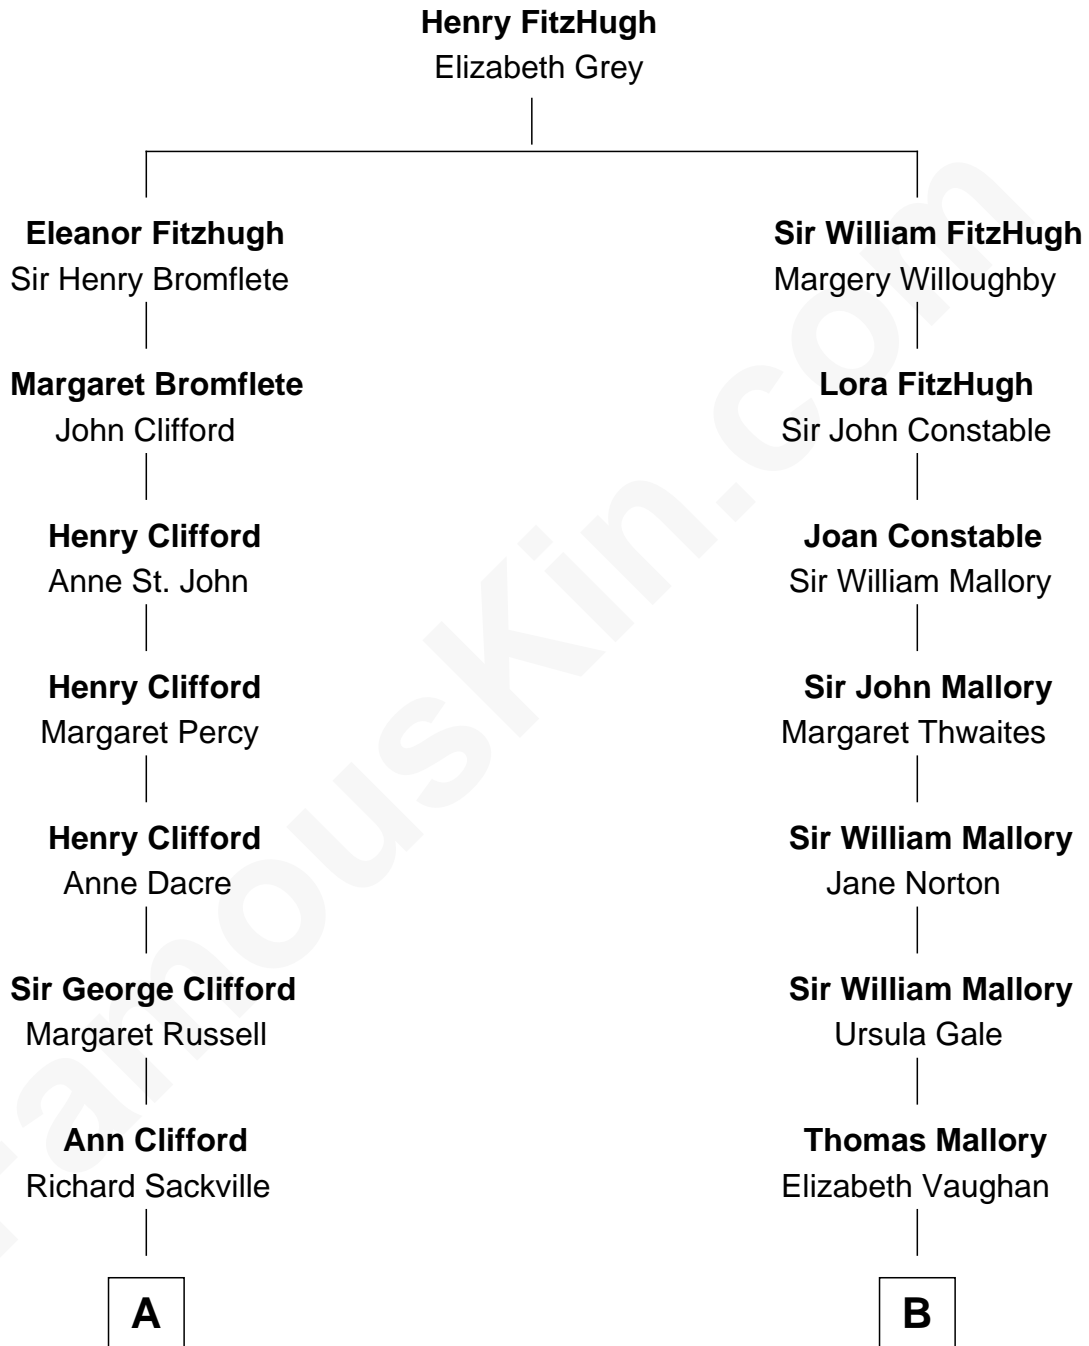

## Relationship Chart of

### Camilla Parker Bowles

Queen Consort of the United Kingdom

16th cousin 1 time removed of

**Judy Garland**

Singer and Movie Actress

Camilla Parker Bowles photo by [Agência Brasil](#) [\(CC BY 3.0 BRAZIL\)](#)