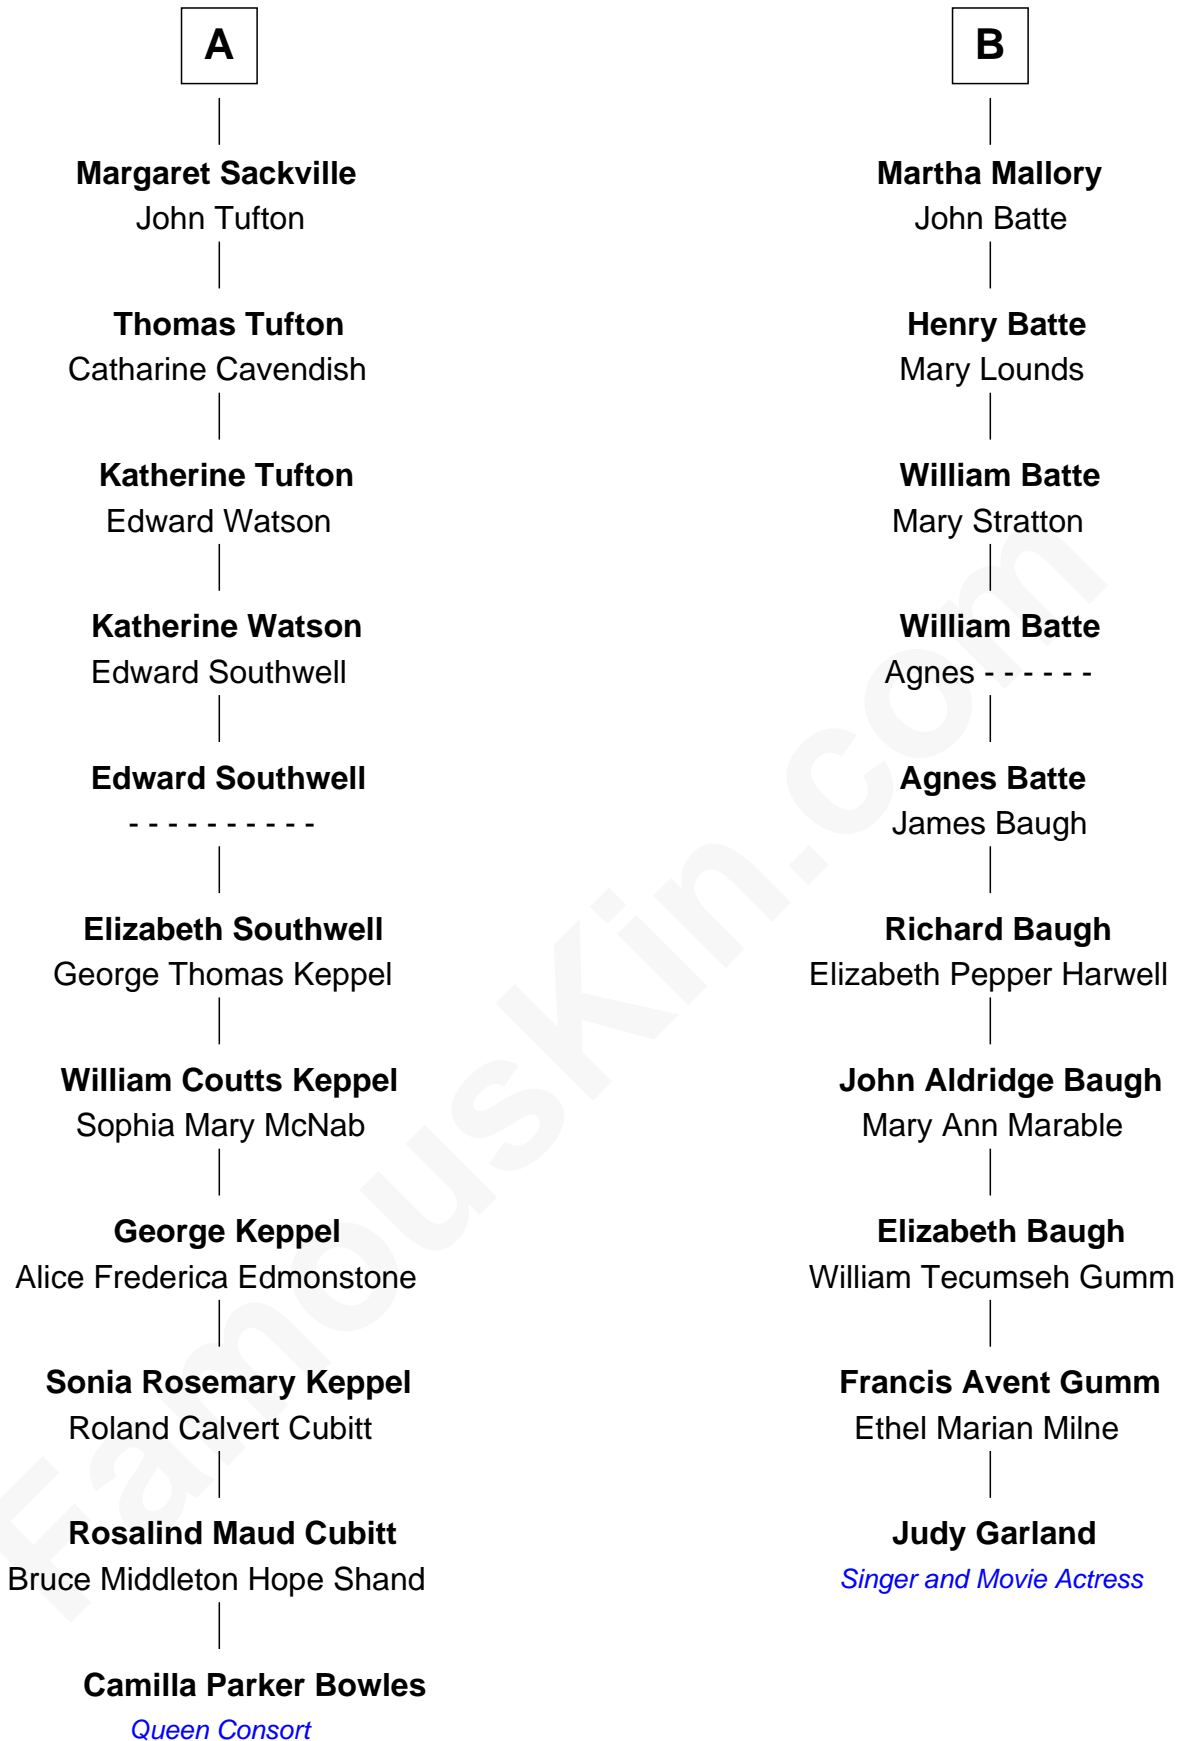

## Relationship Chart of

### Camilla Parker Bowles

Queen Consort of the United Kingdom

16th cousin 1 time removed of

**Judy Garland**

Singer and Movie Actress

Camilla Parker Bowles photo by [Agência Brasil](#) [\(CC BY 3.0 BRAZIL\)](#)