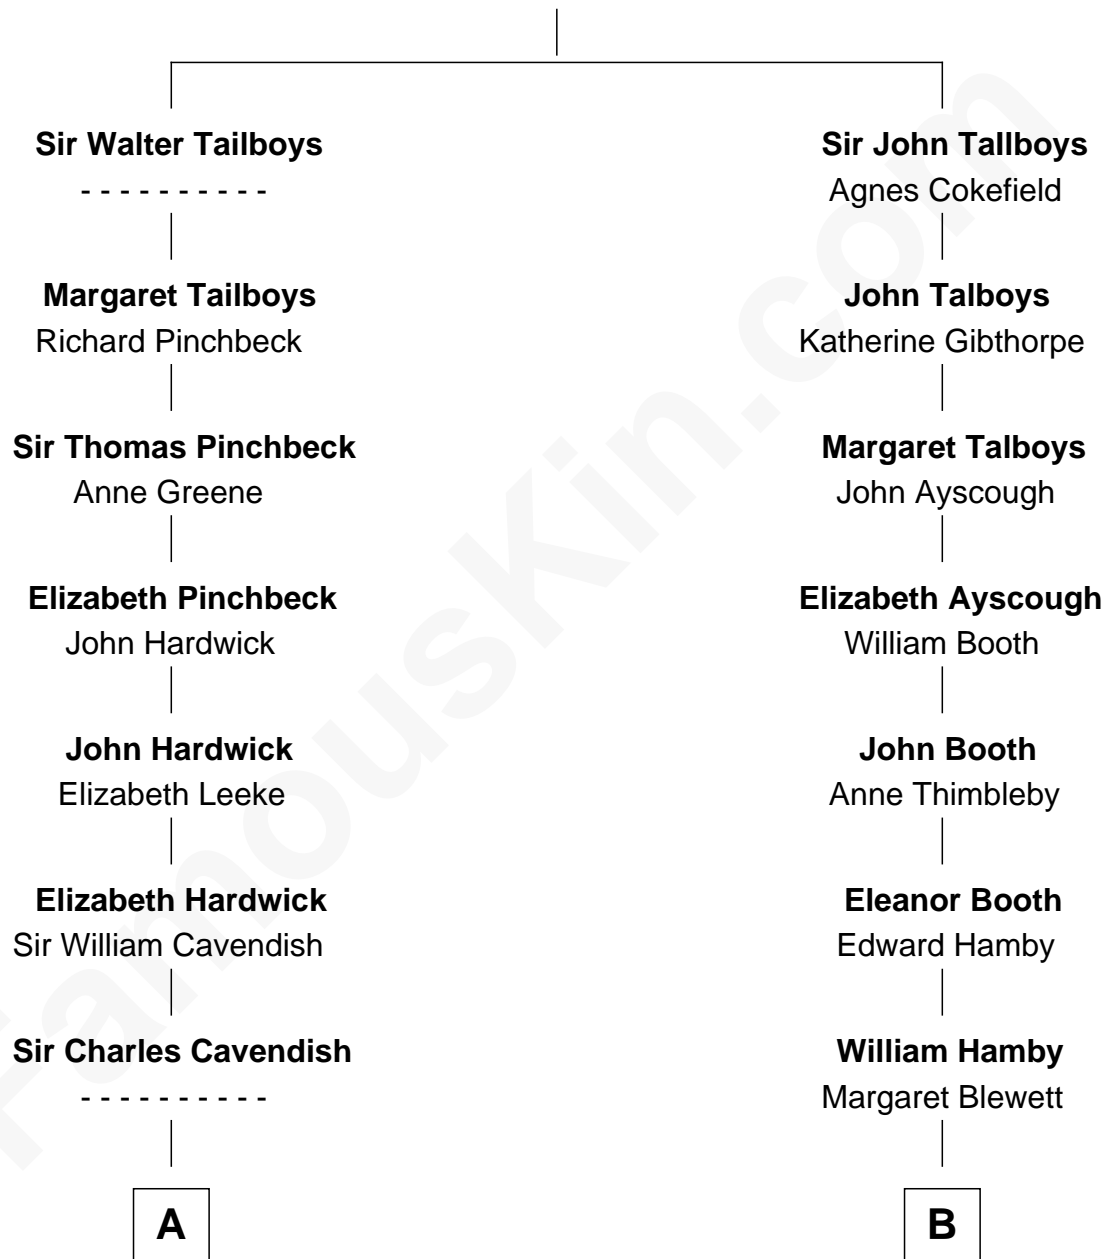

FamousKin.com

Relationship Chart of

Camilla Parker Bowles

Queen Consort of the United Kingdom

15th cousin 3 times removed of

Lucretia (Rudolph) Garfield

First Lady of President James Garfield

Sir Walter Tailboys

Margaret - - - - -

C

Rosalind Maud Cubitt
Bruce Middleton Hope Shand

Camilla Parker Bowles
Queen Consort

FamousKin.com