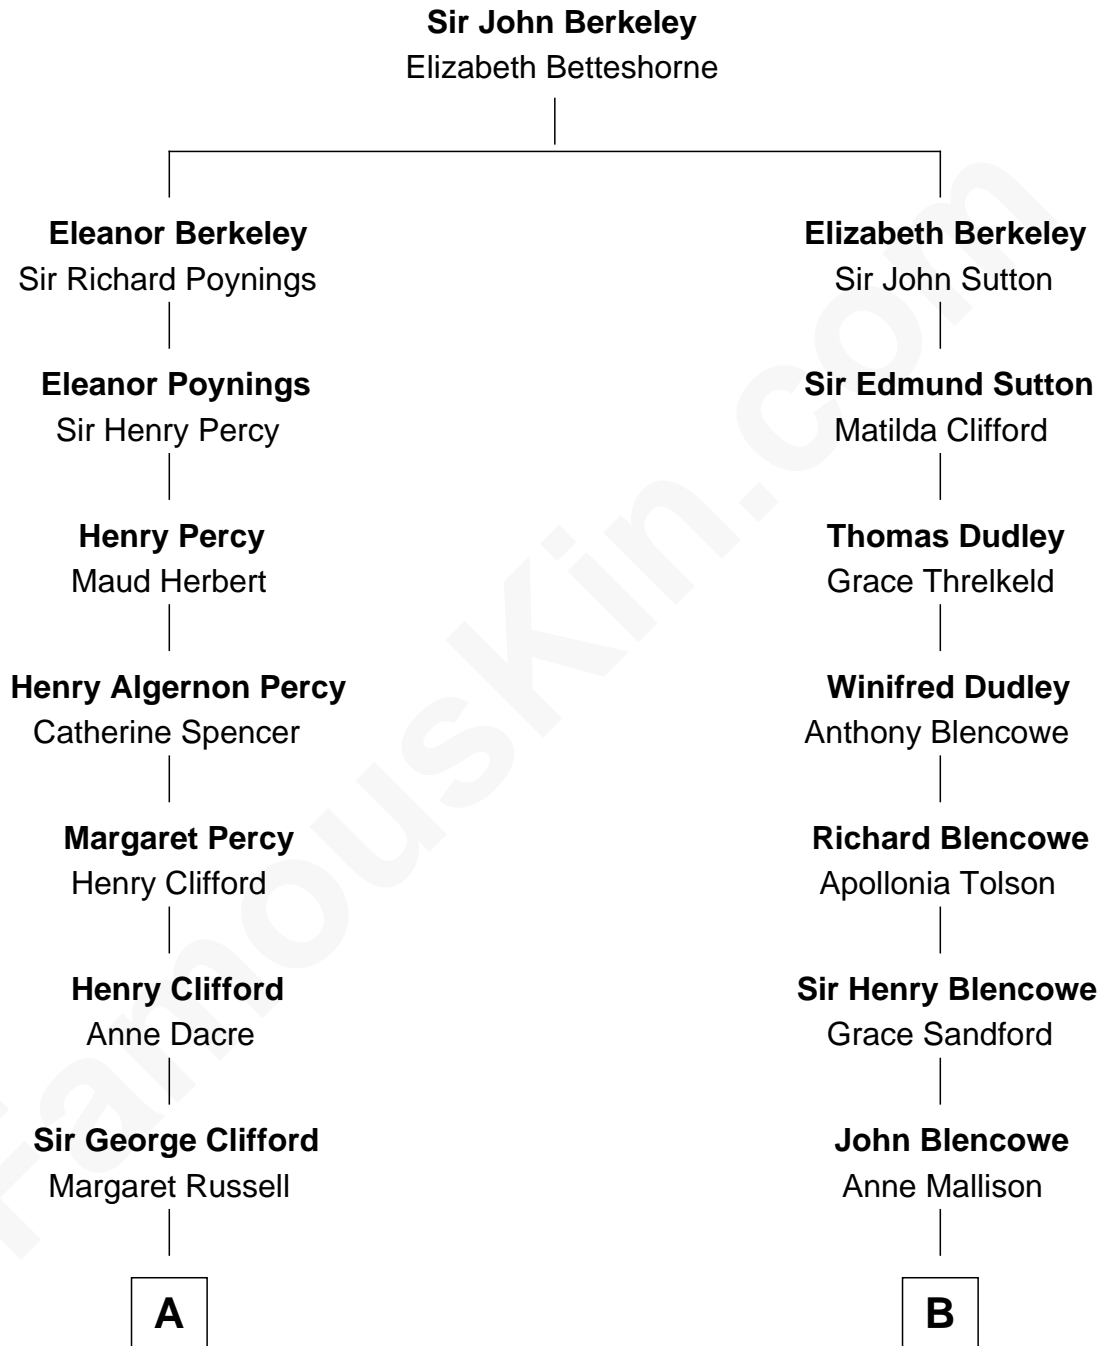

FamousKin.com

Relationship Chart of

Camilla Parker Bowles

Queen Consort of the United Kingdom

18th cousin 1 time removed of

Paris Hilton

Socialite and TV Personality

C