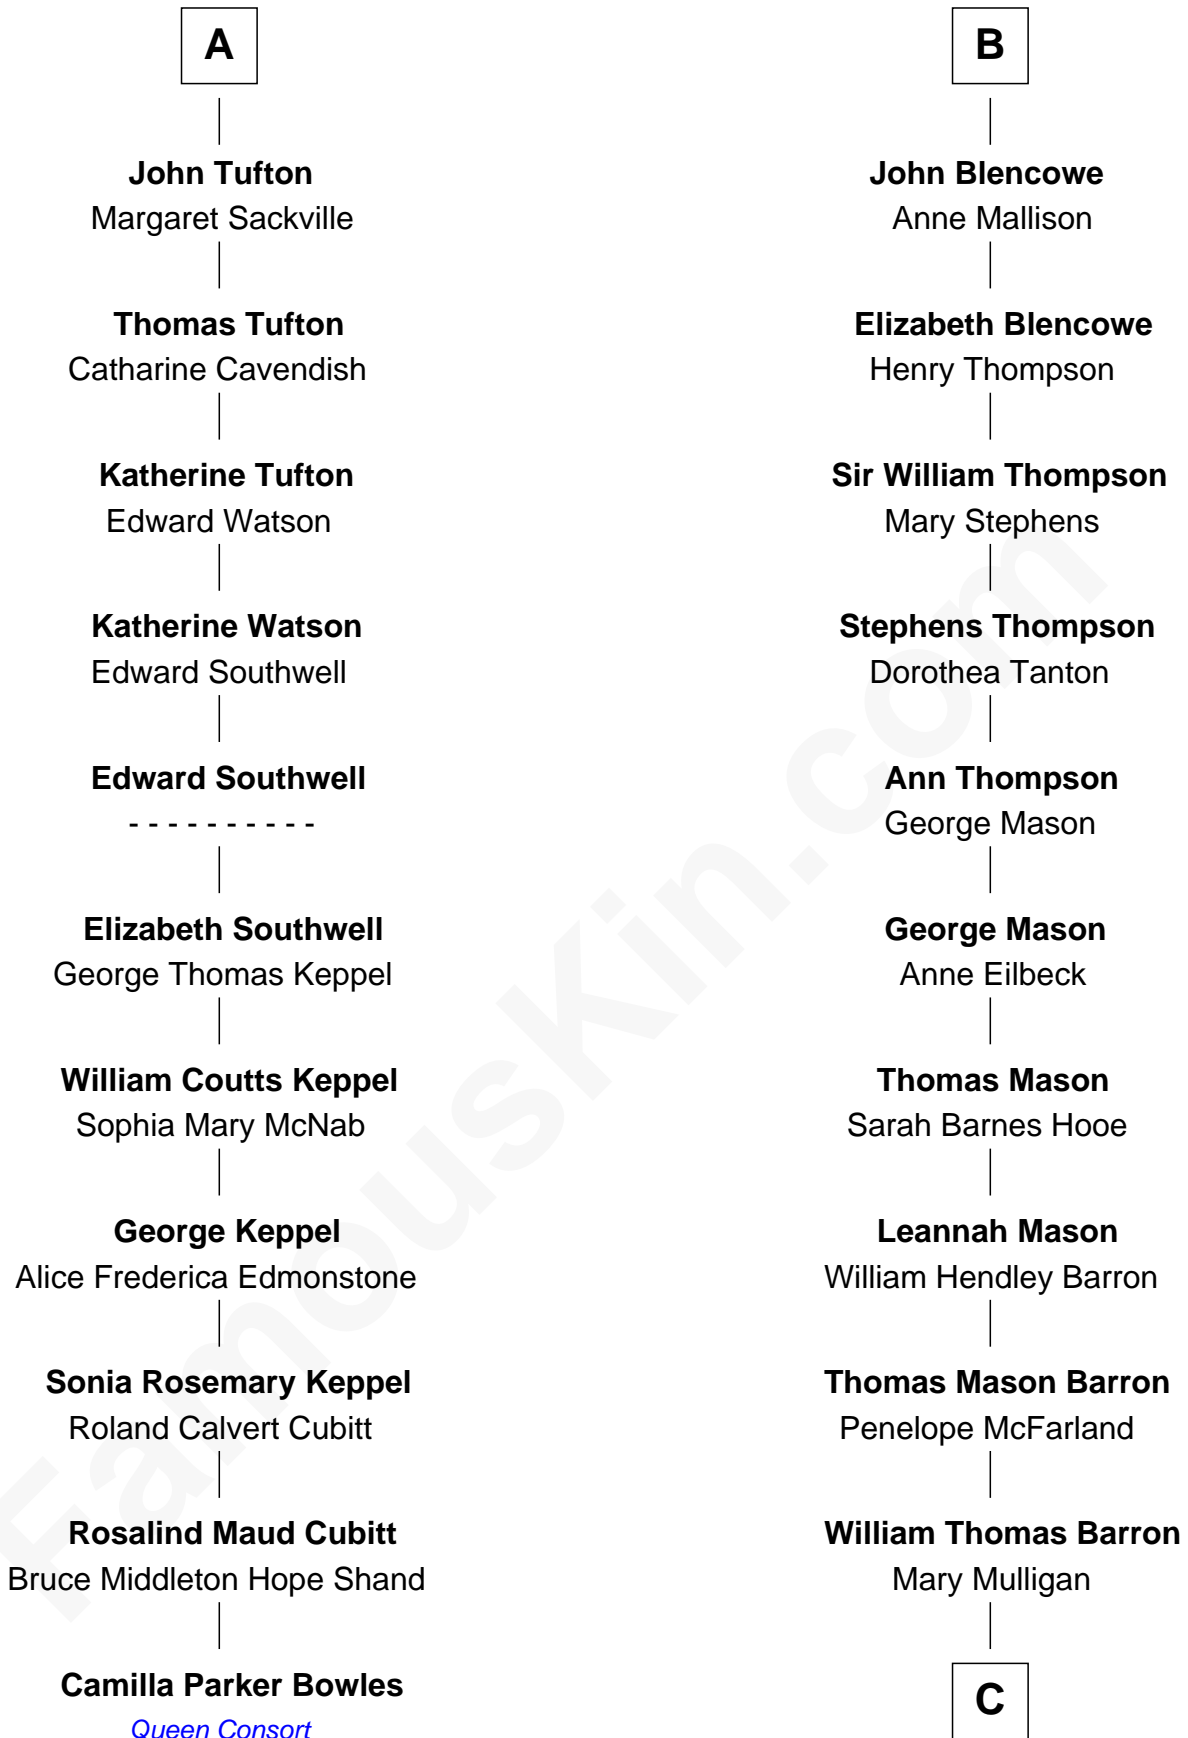

FamousKin.com

Relationship Chart of

Camilla Parker Bowles

Queen Consort of the United Kingdom

17th cousin 3 times removed of

Paris Hilton

Socialite and TV Personality

C

Mary Adelaide Barron
Conrad Nicholson Hilton

Barron Hilton
Marilyn June Hawley

Richard Howard Hilton
Kathleen Elizabeth Avanzino

Paris Hilton
Socialite and TV Personality