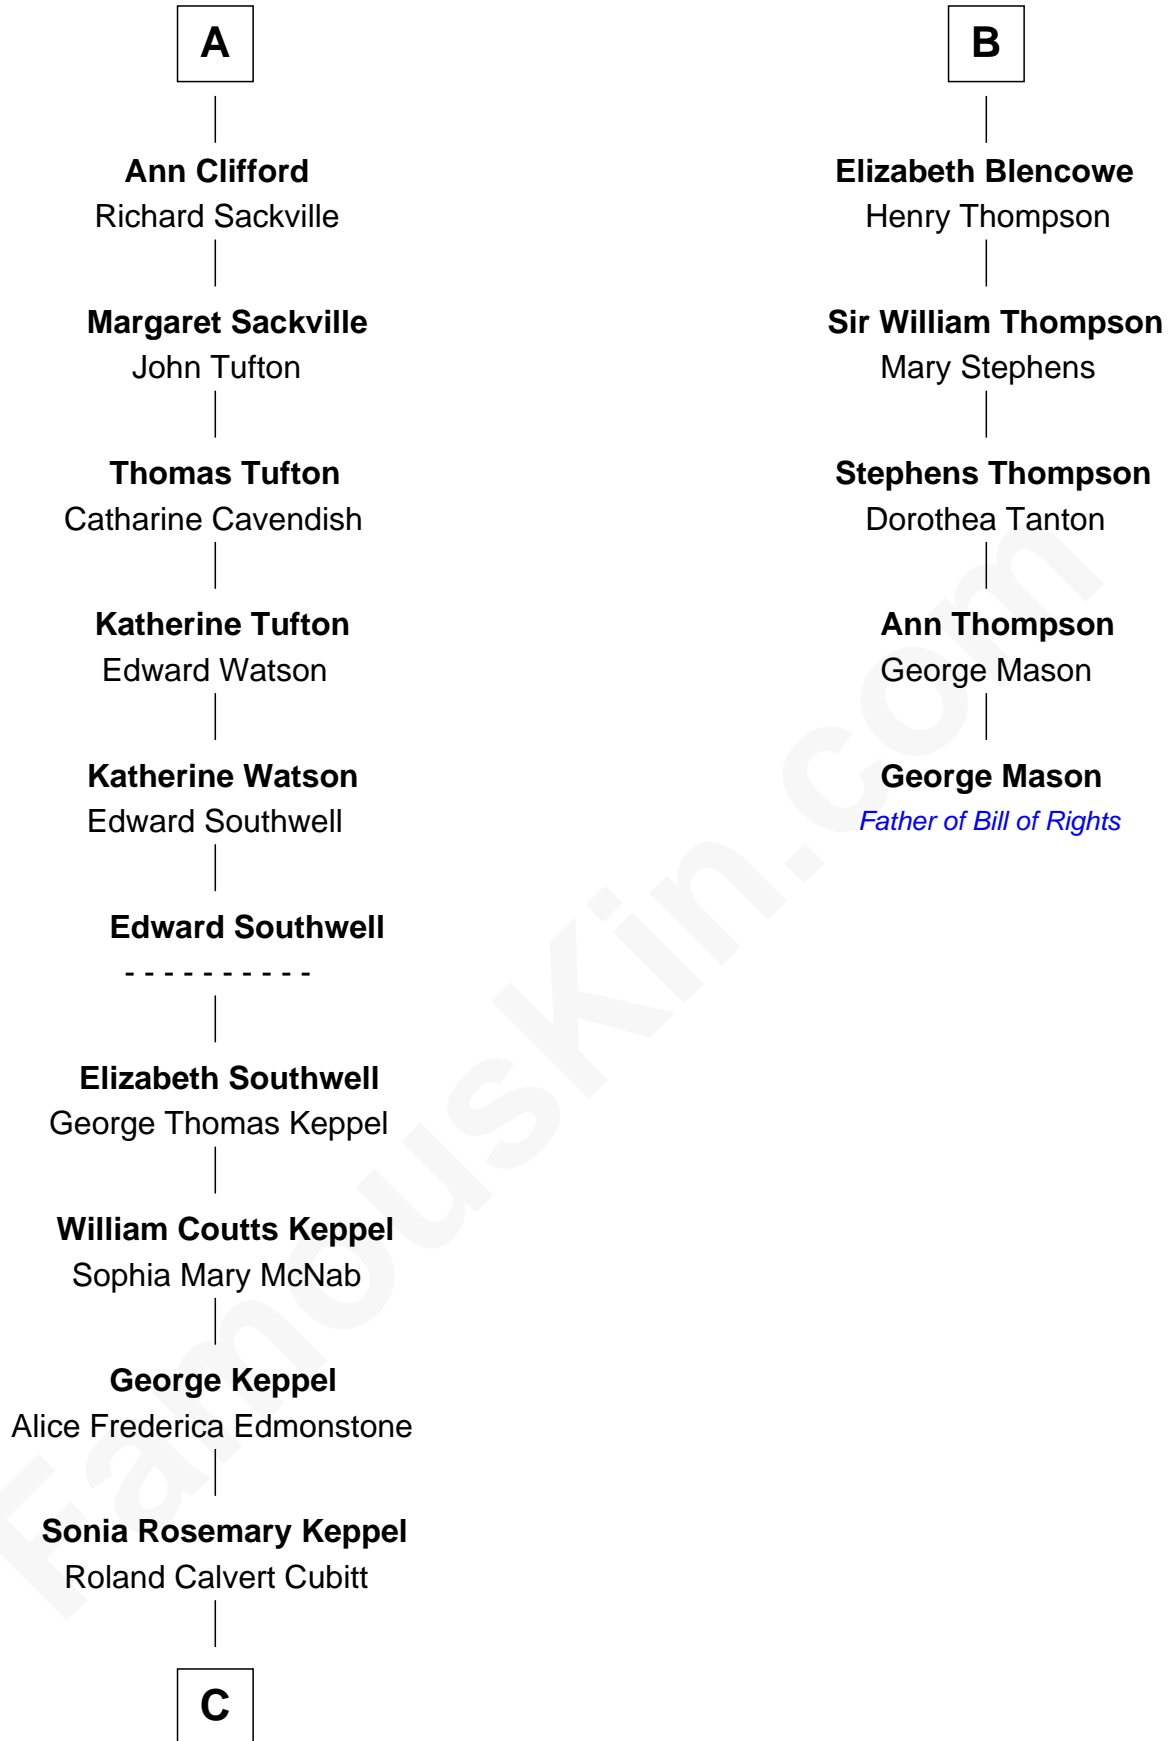

## Relationship Chart of

### Camilla Parker Bowles

Queen Consort of the United Kingdom

11th cousin 7 times removed of

**George Mason**

Father of the U.S. Bill of Rights

**C**

**Rosalind Maud Cubitt**  
Bruce Middleton Hope Shand

**Camilla Parker Bowles**  
*Queen Consort*