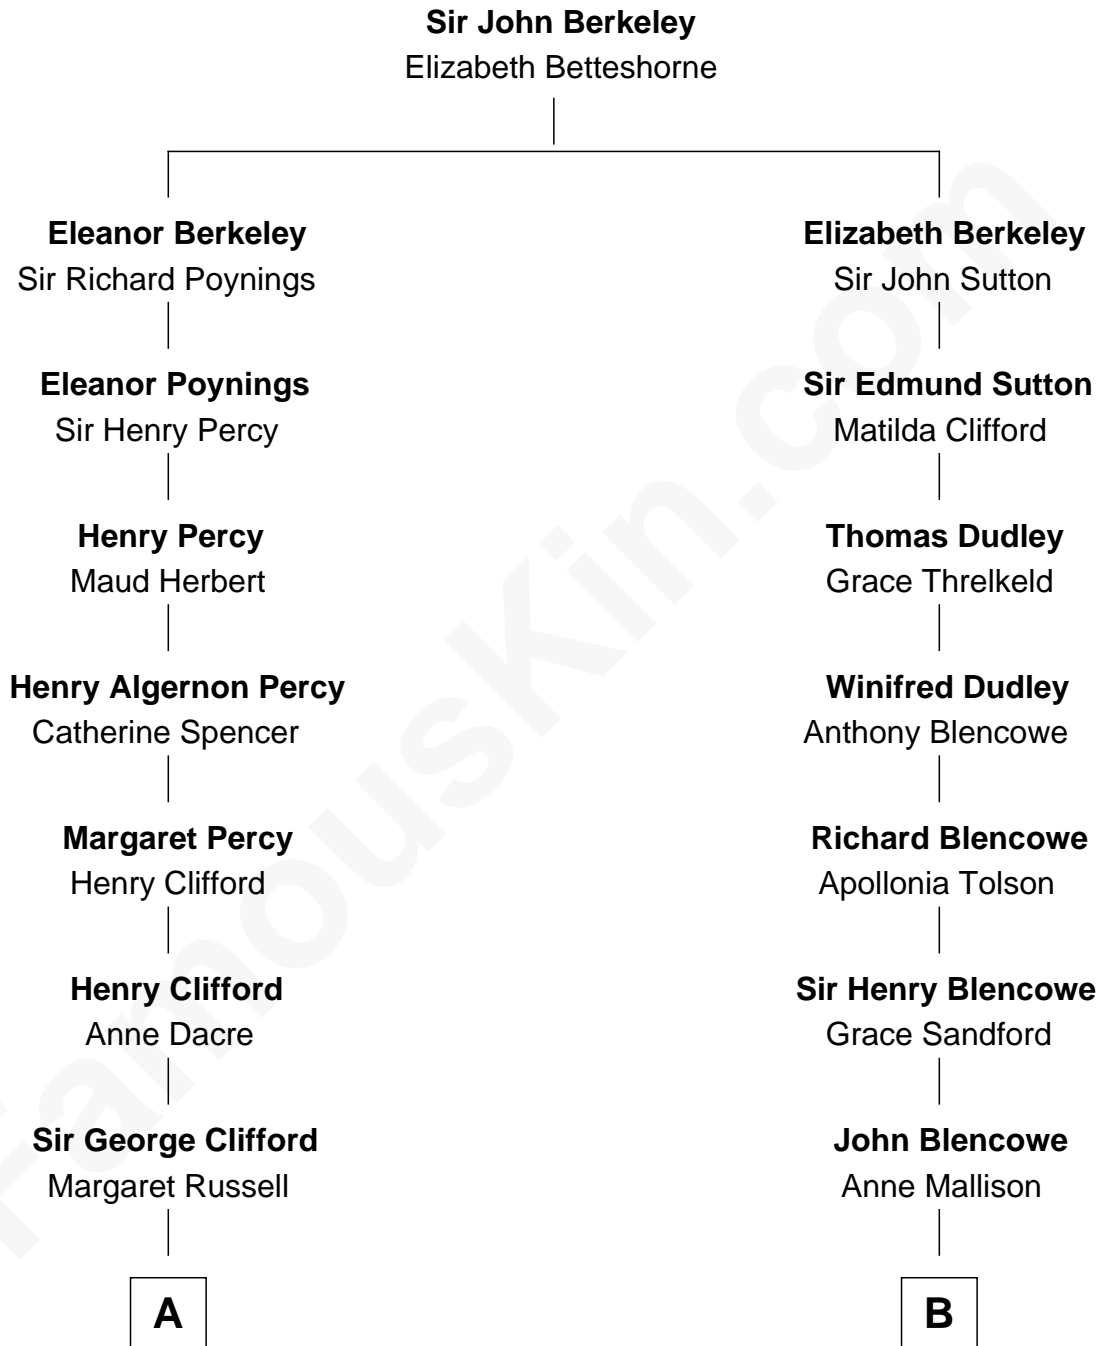

## Relationship Chart of

### Camilla Parker Bowles

Queen Consort of the United Kingdom

11th cousin 7 times removed of

**George Mason**

Father of the U.S. Bill of Rights

**C**

**Rosalind Maud Cubitt**  
Bruce Middleton Hope Shand

**Camilla Parker Bowles**  
*Queen Consort*