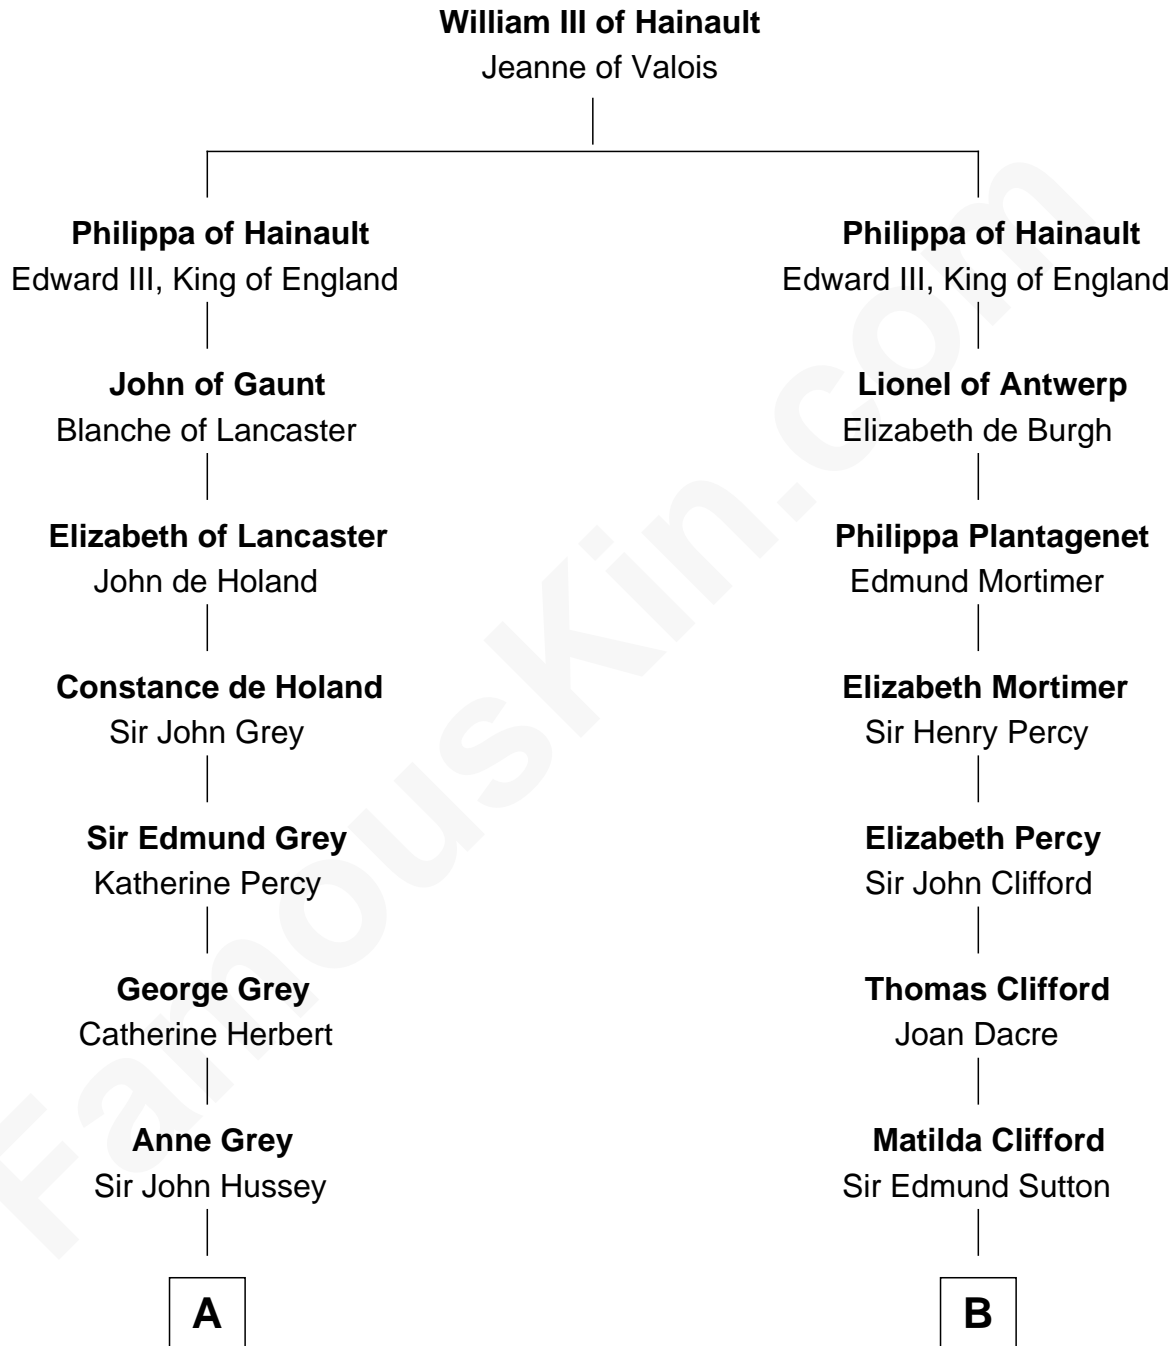

## Relationship Chart of

### Camilla Parker Bowles

*Queen Consort of the United Kingdom*

16th cousin 4 times removed of

### George Mason

*Father of the U.S. Bill of Rights*

**C**

**George Keppel**  
Alice Frederica Edmonstone

**Sonia Rosemary Keppel**  
Roland Calvert Cubitt

**Rosalind Maud Cubitt**  
Bruce Middleton Hope Shand