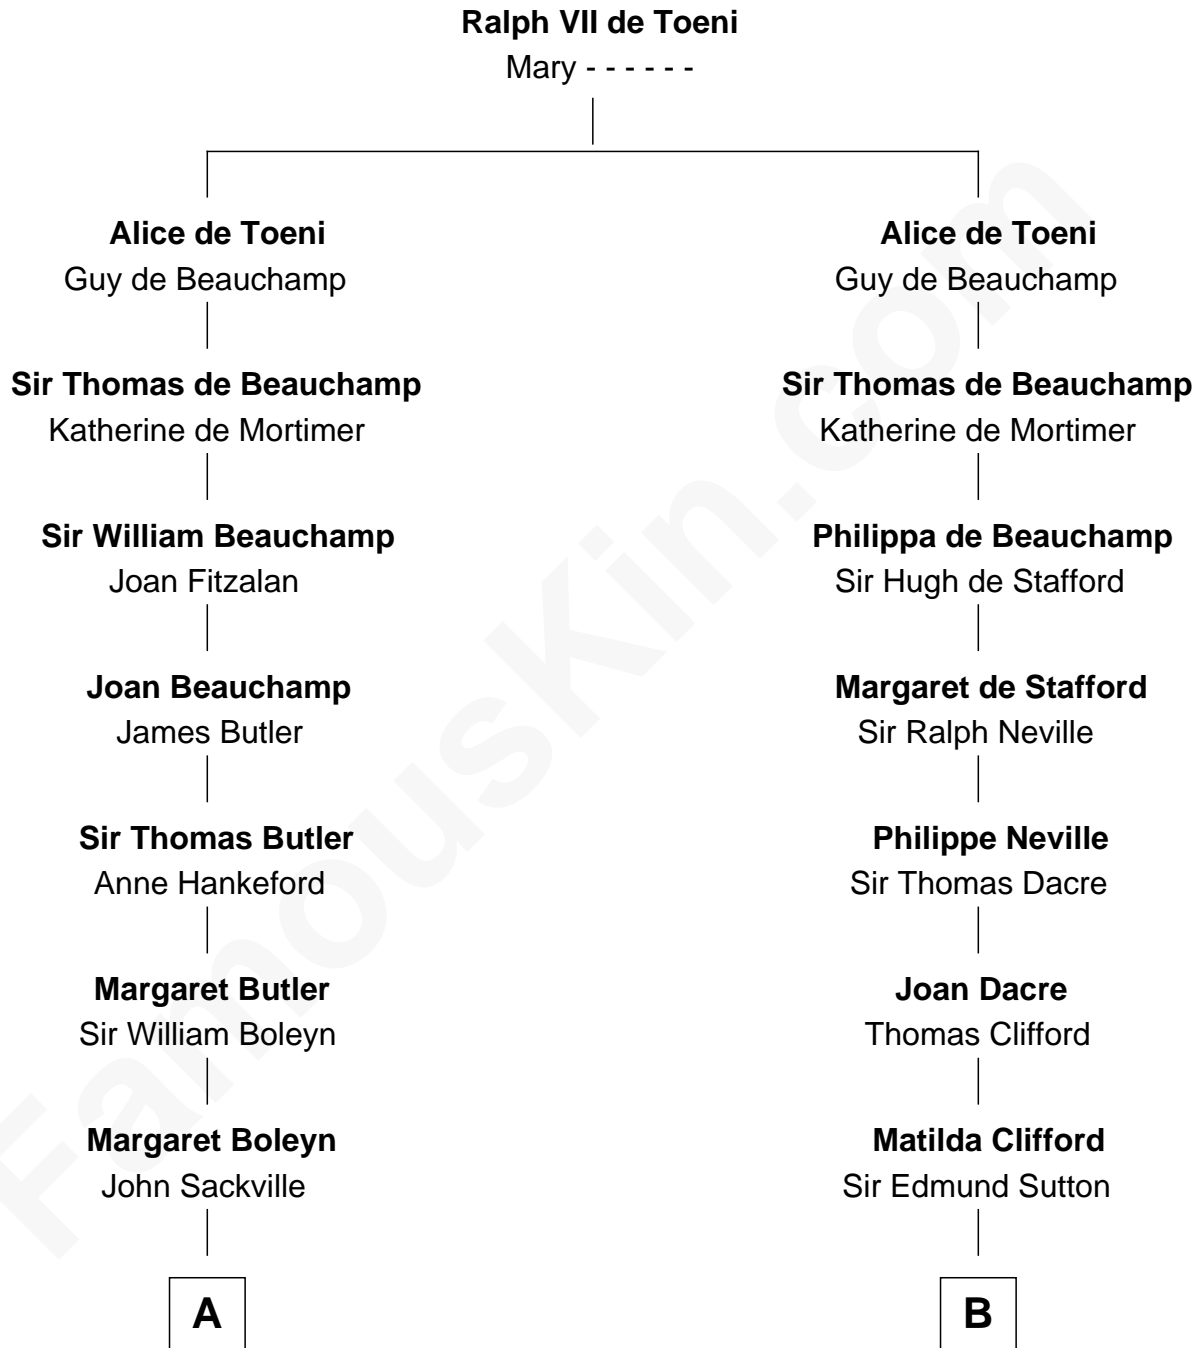

FamousKin.com

Relationship Chart of

Camilla Parker Bowles

Queen Consort of the United Kingdom

16th cousin 5 times removed of

George Mason

Father of the U.S. Bill of Rights

C

William Coutts Keppel

Sophia Mary McNab

George Keppel

Alice Frederica Edmonstone

Sonia Rosemary Keppel

Roland Calvert Cubitt

Rosalind Maud Cubitt

Bruce Middleton Hope Shand