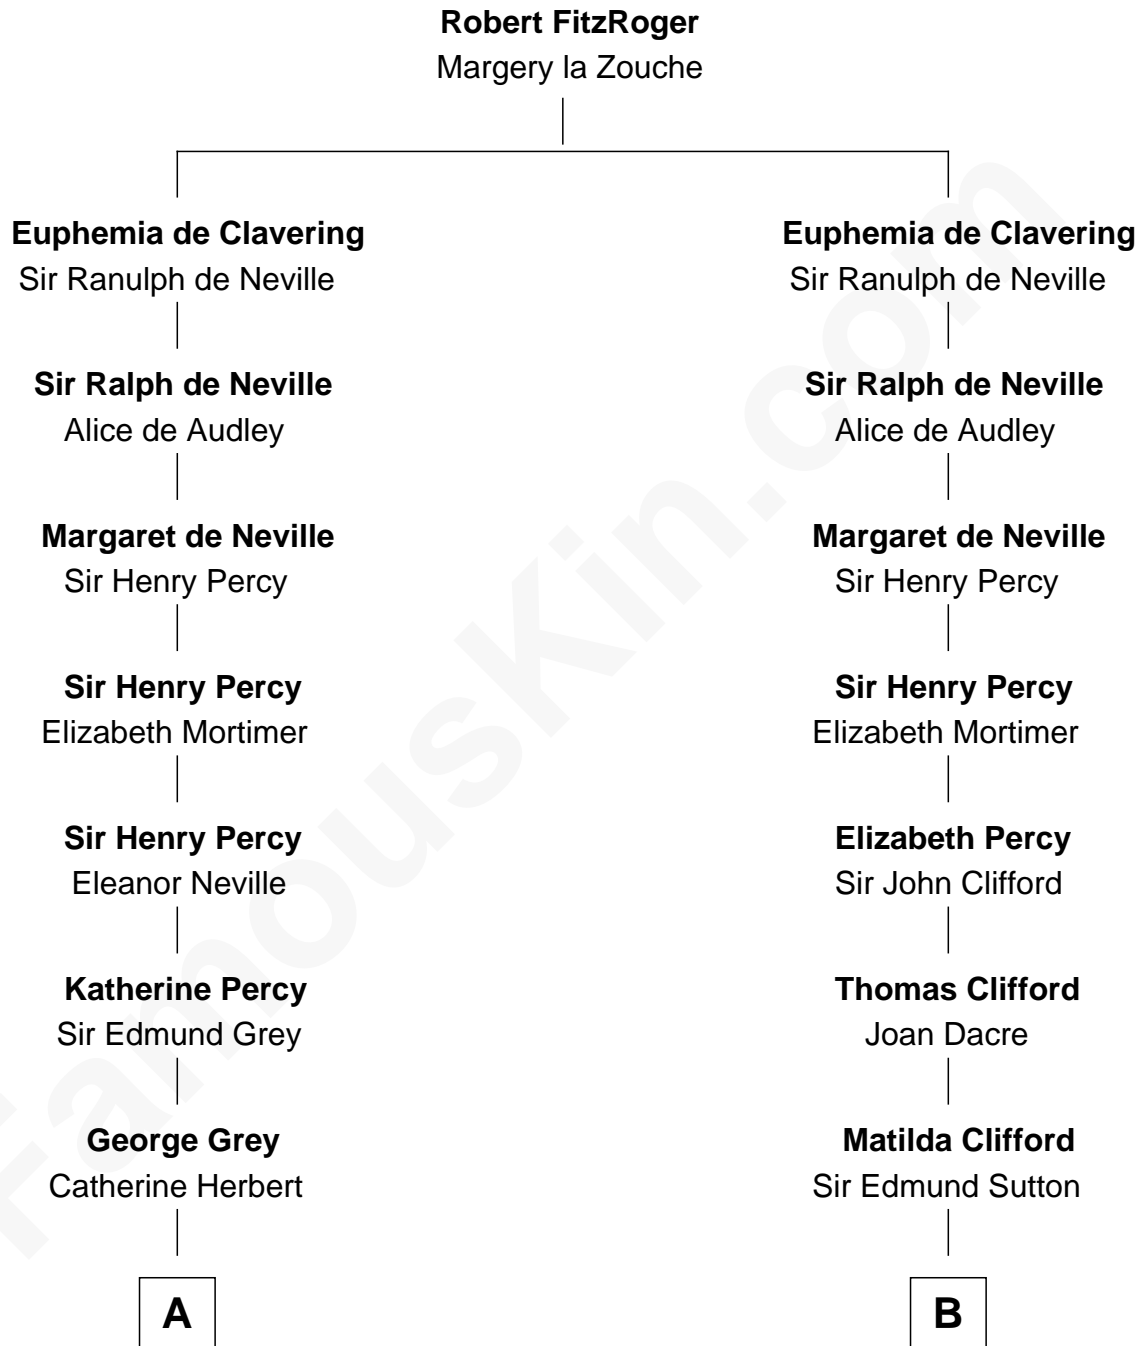

FamousKin.com

Relationship Chart of

Camilla Parker Bowles

Queen Consort of the United Kingdom

16th cousin 5 times removed of

George Mason

Father of the U.S. Bill of Rights

C

William Coutts Keppel

Sophia Mary McNab

George Keppel

Alice Frederica Edmonstone

Sonia Rosemary Keppel

Roland Calvert Cubitt

Rosalind Maud Cubitt

Bruce Middleton Hope Shand