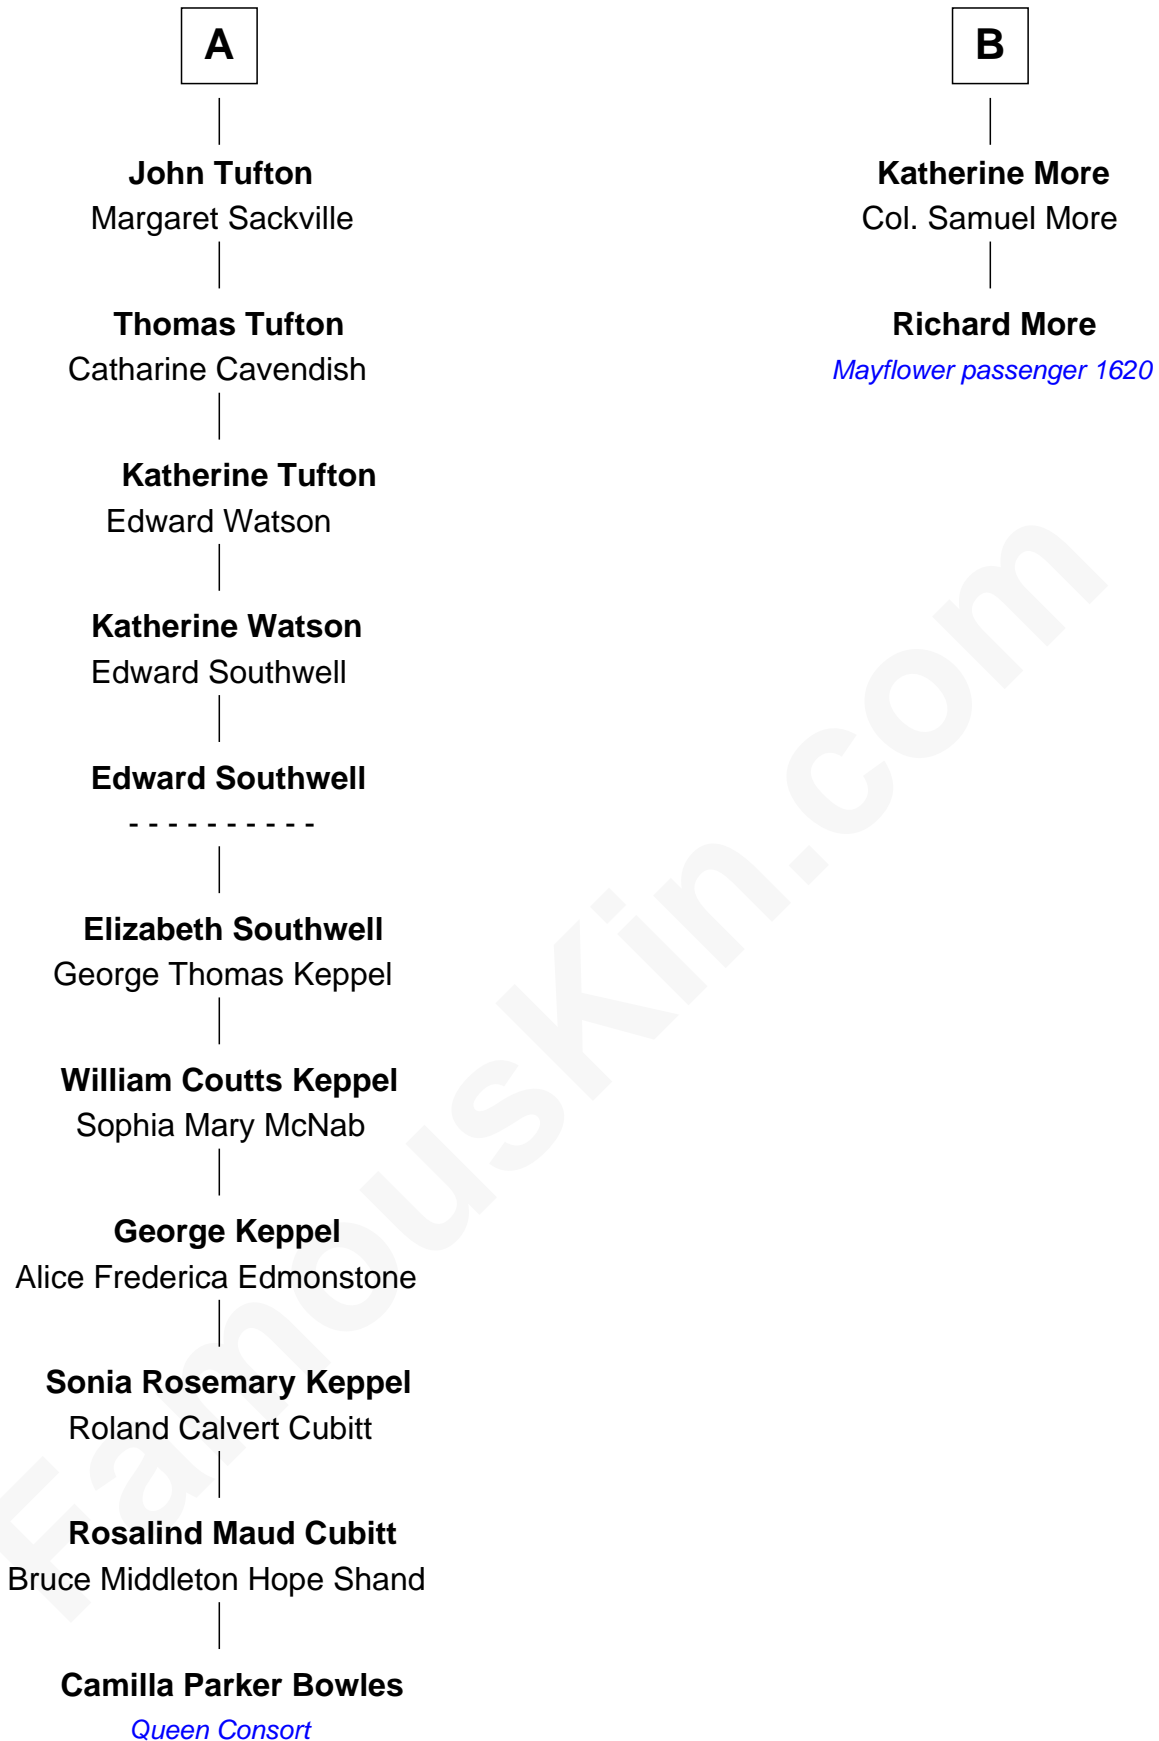

FamousKin.com

Relationship Chart of

Camilla Parker Bowles

Queen Consort of the United Kingdom

8th cousin 9 times removed of

Richard More

(c1614 - c1696) Mayflower passenger 1620

MAYFLOWER