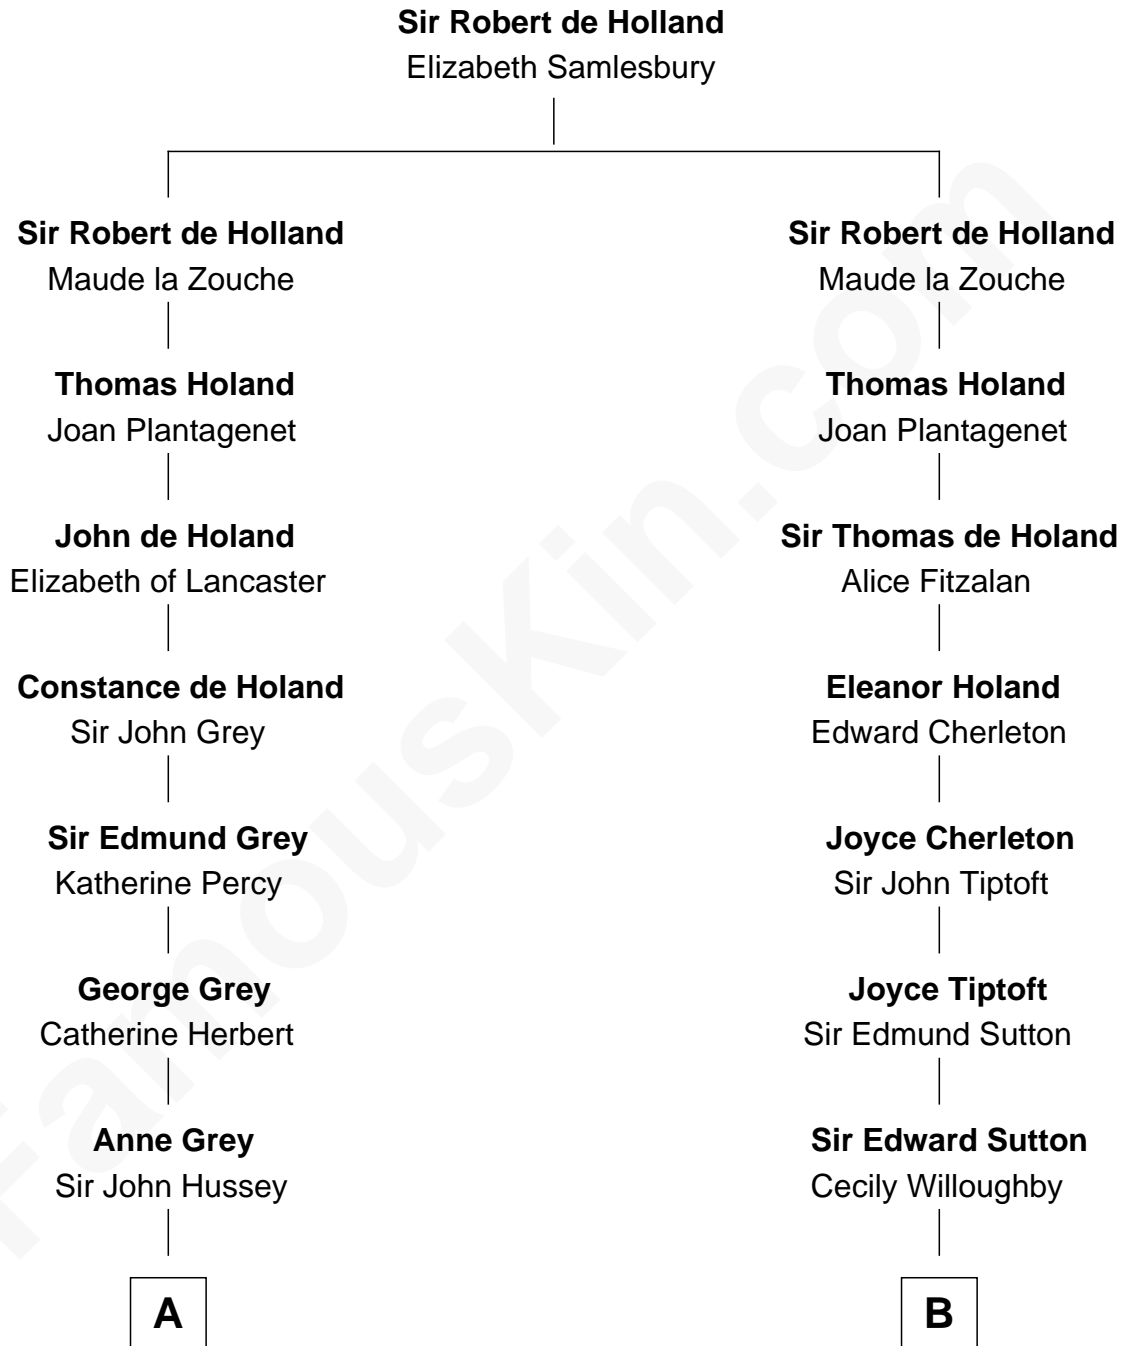

FamousKin.com

Relationship Chart of

Camilla Parker Bowles

Queen Consort of the United Kingdom

15th cousin 5 times removed of

Bathsheba (Ruggles) Spooner

First woman executed for murder in U.S. by non-British government