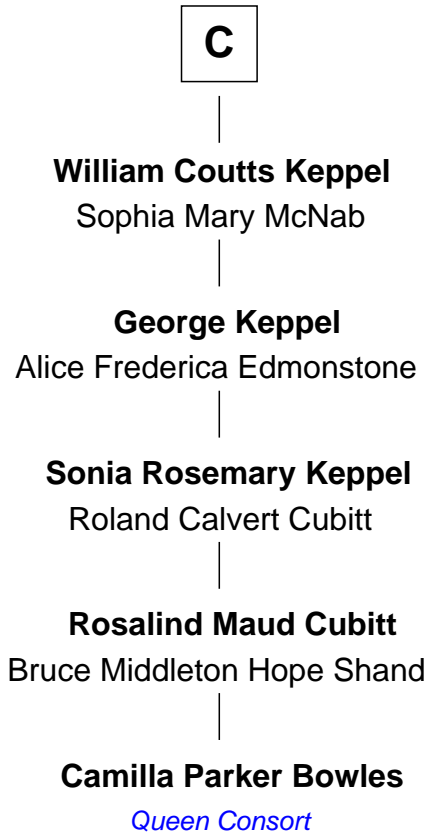

### Bathsheba (Ruggles) Spooner

First woman executed for murder in U.S. by non-British government

**Sir Patrick de Chaworth**

Isabella de Beauchamp

**Maud de Chaworth**

Henry Plantagenet

**Henry of Lancaster**

Katherine Percy

**George Grey**

Catherine Herbert

**A**

**Maud de Chaworth**

Henry Plantagenet

**Eleanor Plantagenet**

Richard Fitzalan

**Alice Fitzalan**

Sir Thomas de Holand

**Eleanor Holand**

Edward Cherleton

**Joyce Cherleton**

Sir John Tiptoft

**Joyce Tiptoft**

Sir Edmund Sutton

**Sir Edward Sutton**

Cecily Willoughby

**B**

FamousKin.com