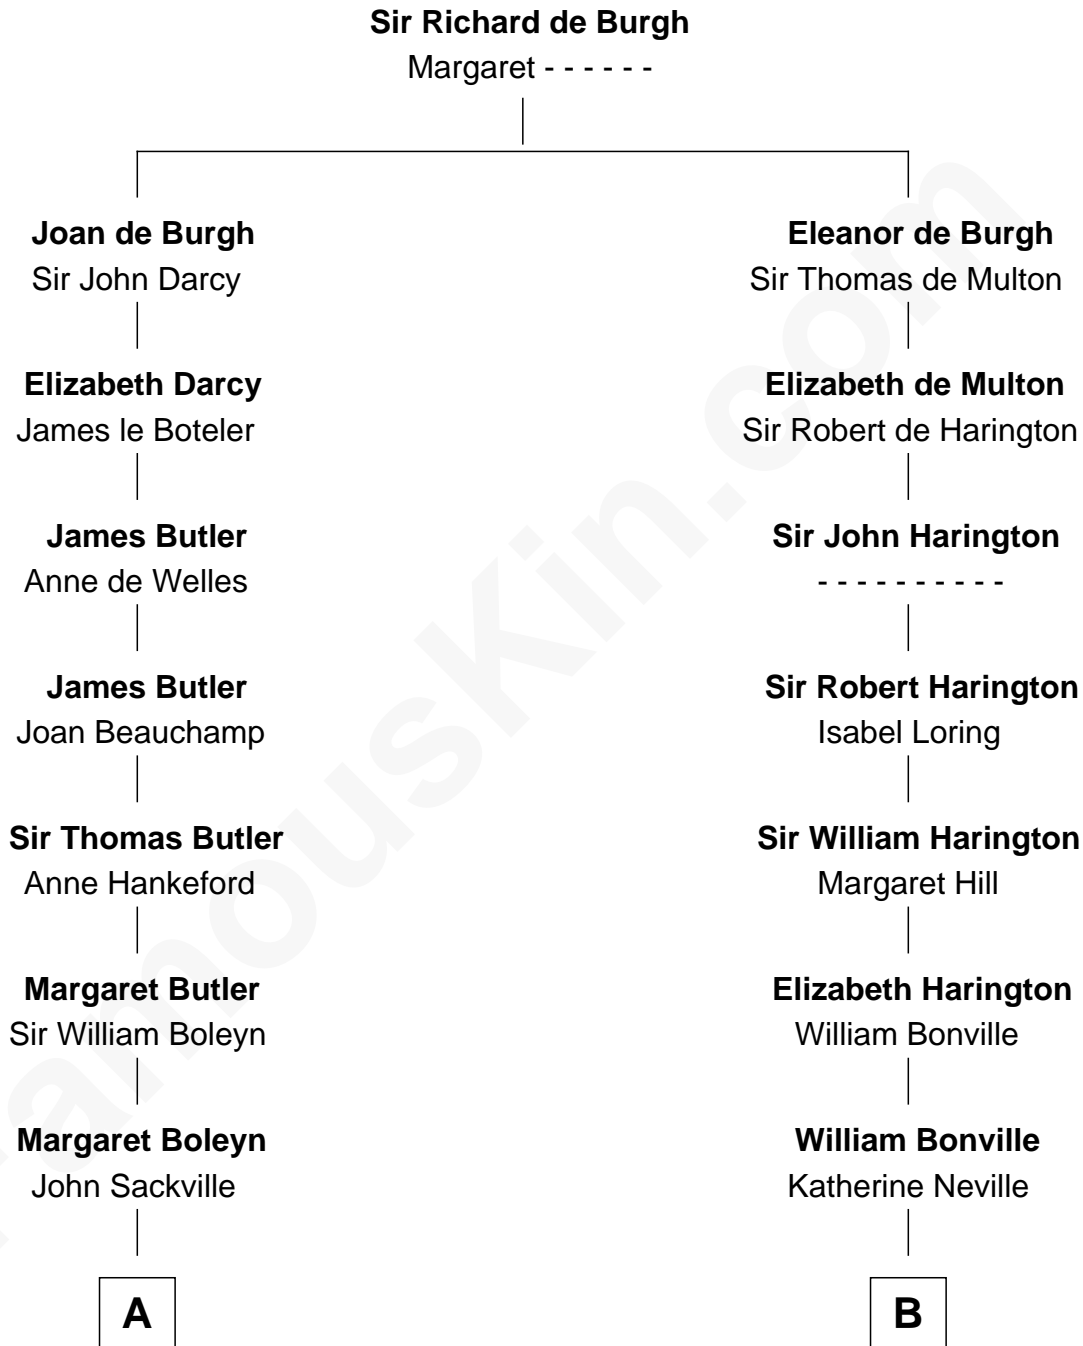

FamousKin.com

Relationship Chart of

Camilla Parker Bowles

Queen Consort of the United Kingdom

16th cousin 5 times removed of

Bathsheba (Ruggles) Spooner

First woman executed for murder in U.S. by non-British government

FamousKin.com