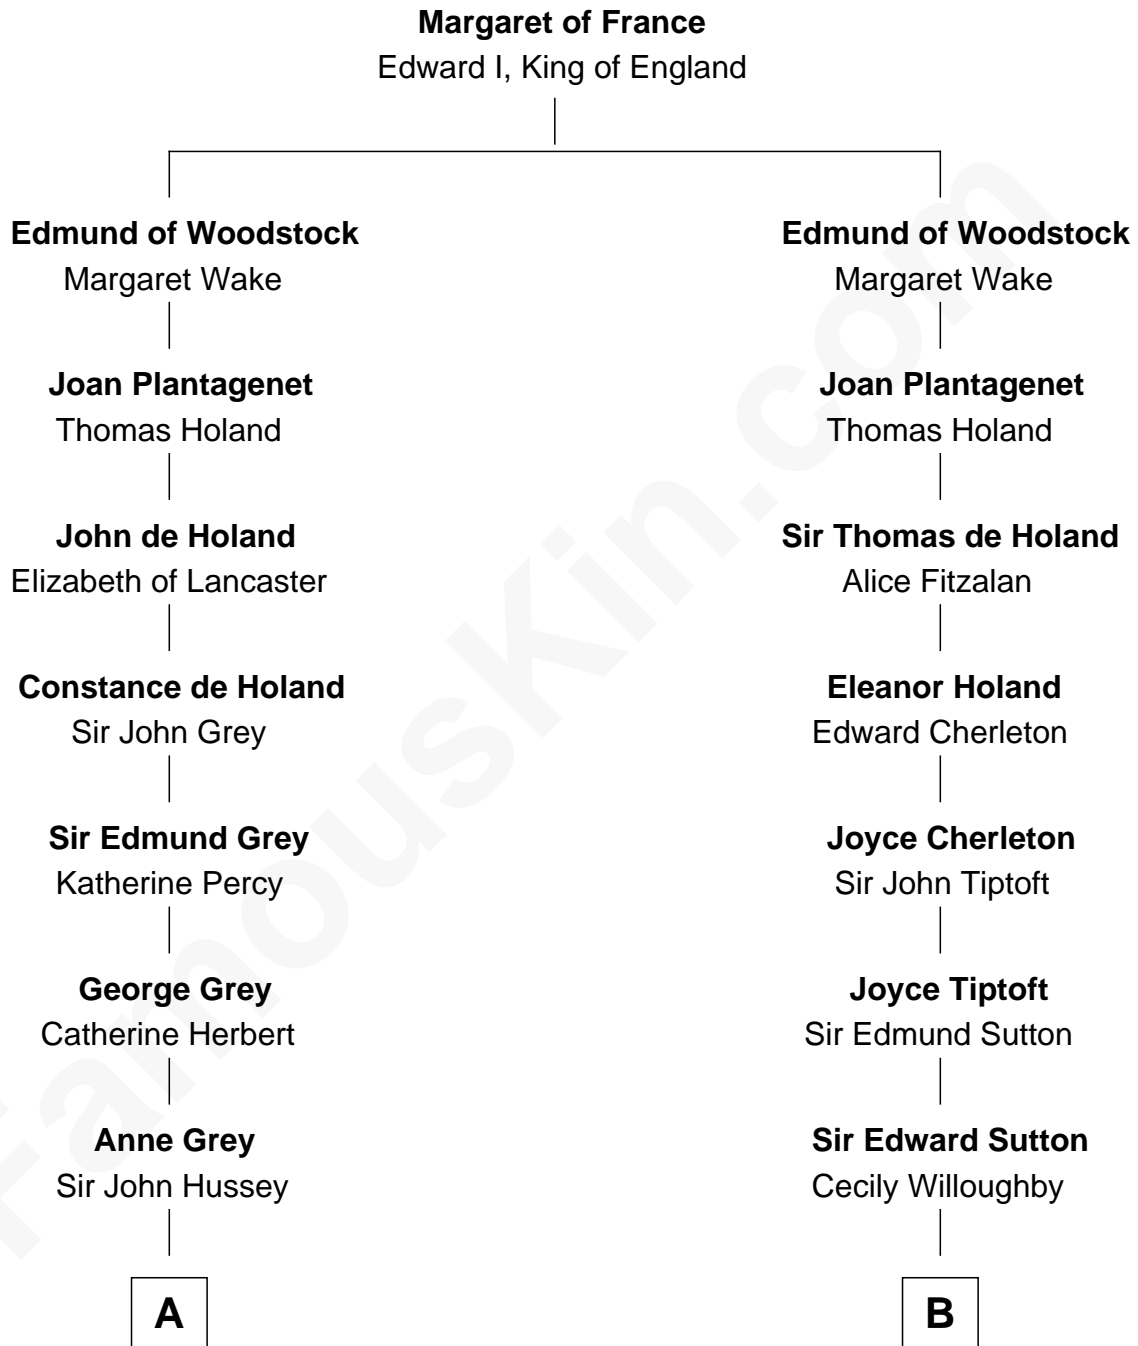

## Relationship Chart of

### Camilla Parker Bowles

Queen Consort of the United Kingdom

15th cousin 5 times removed of

### Bathsheba (Ruggles) Spooner

First woman executed for murder in U.S. by non-British government

FamousKin.com