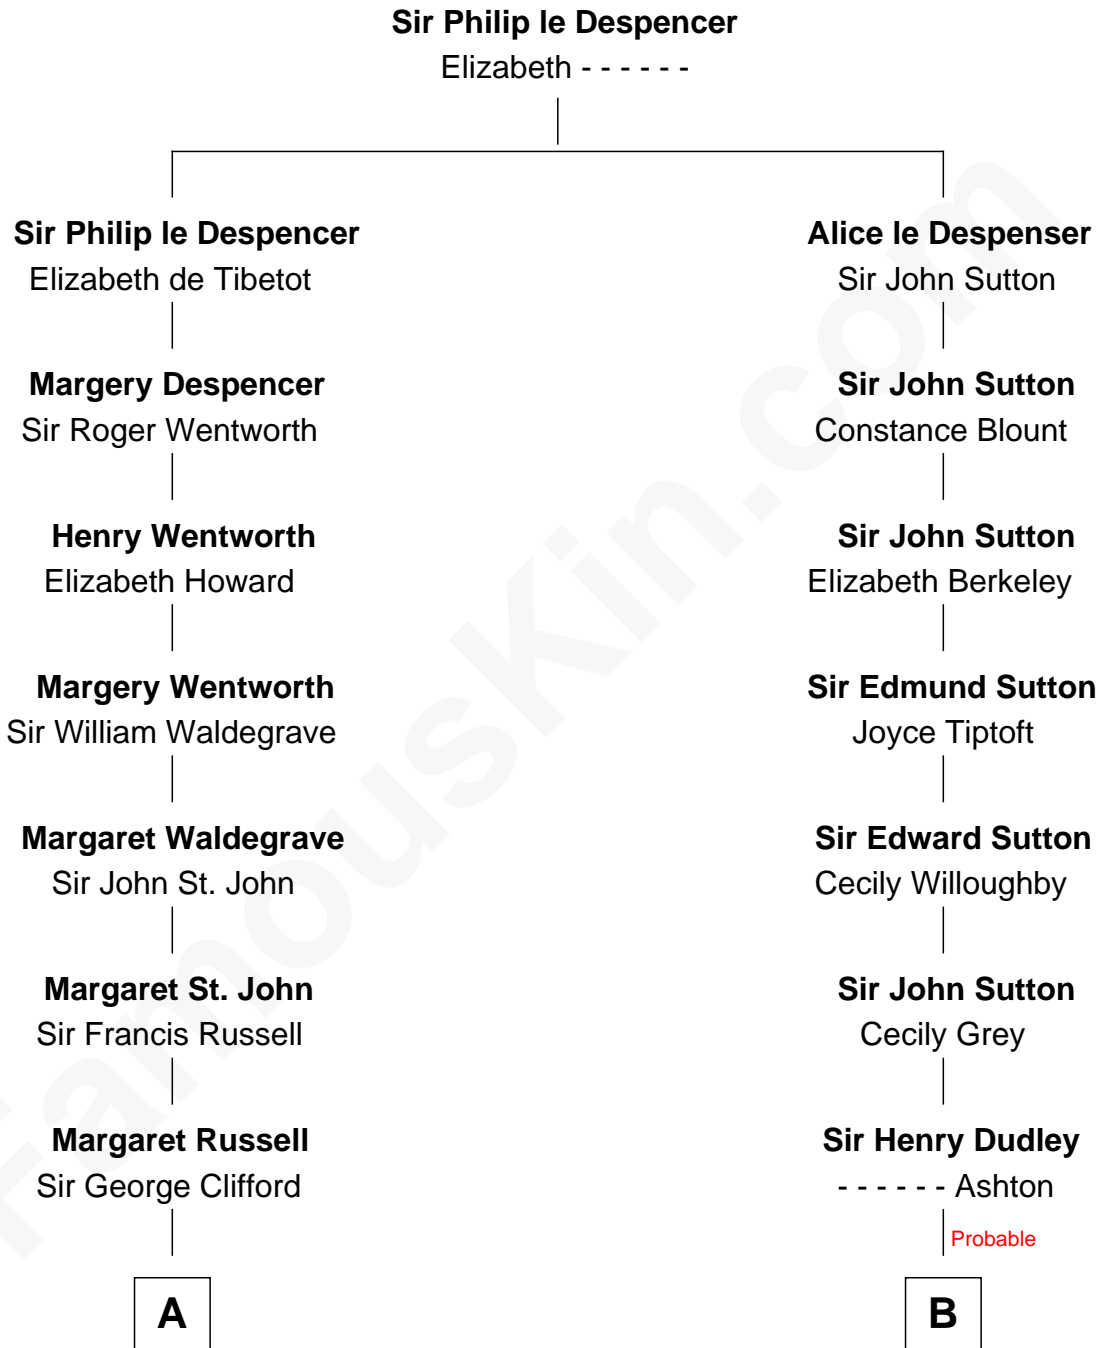

FamousKin.com

Relationship Chart of

Camilla Parker Bowles

Queen Consort of the United Kingdom

13th cousin 5 times removed of

Bathsheba (Ruggles) Spooner

First woman executed for murder in U.S. by non-British government