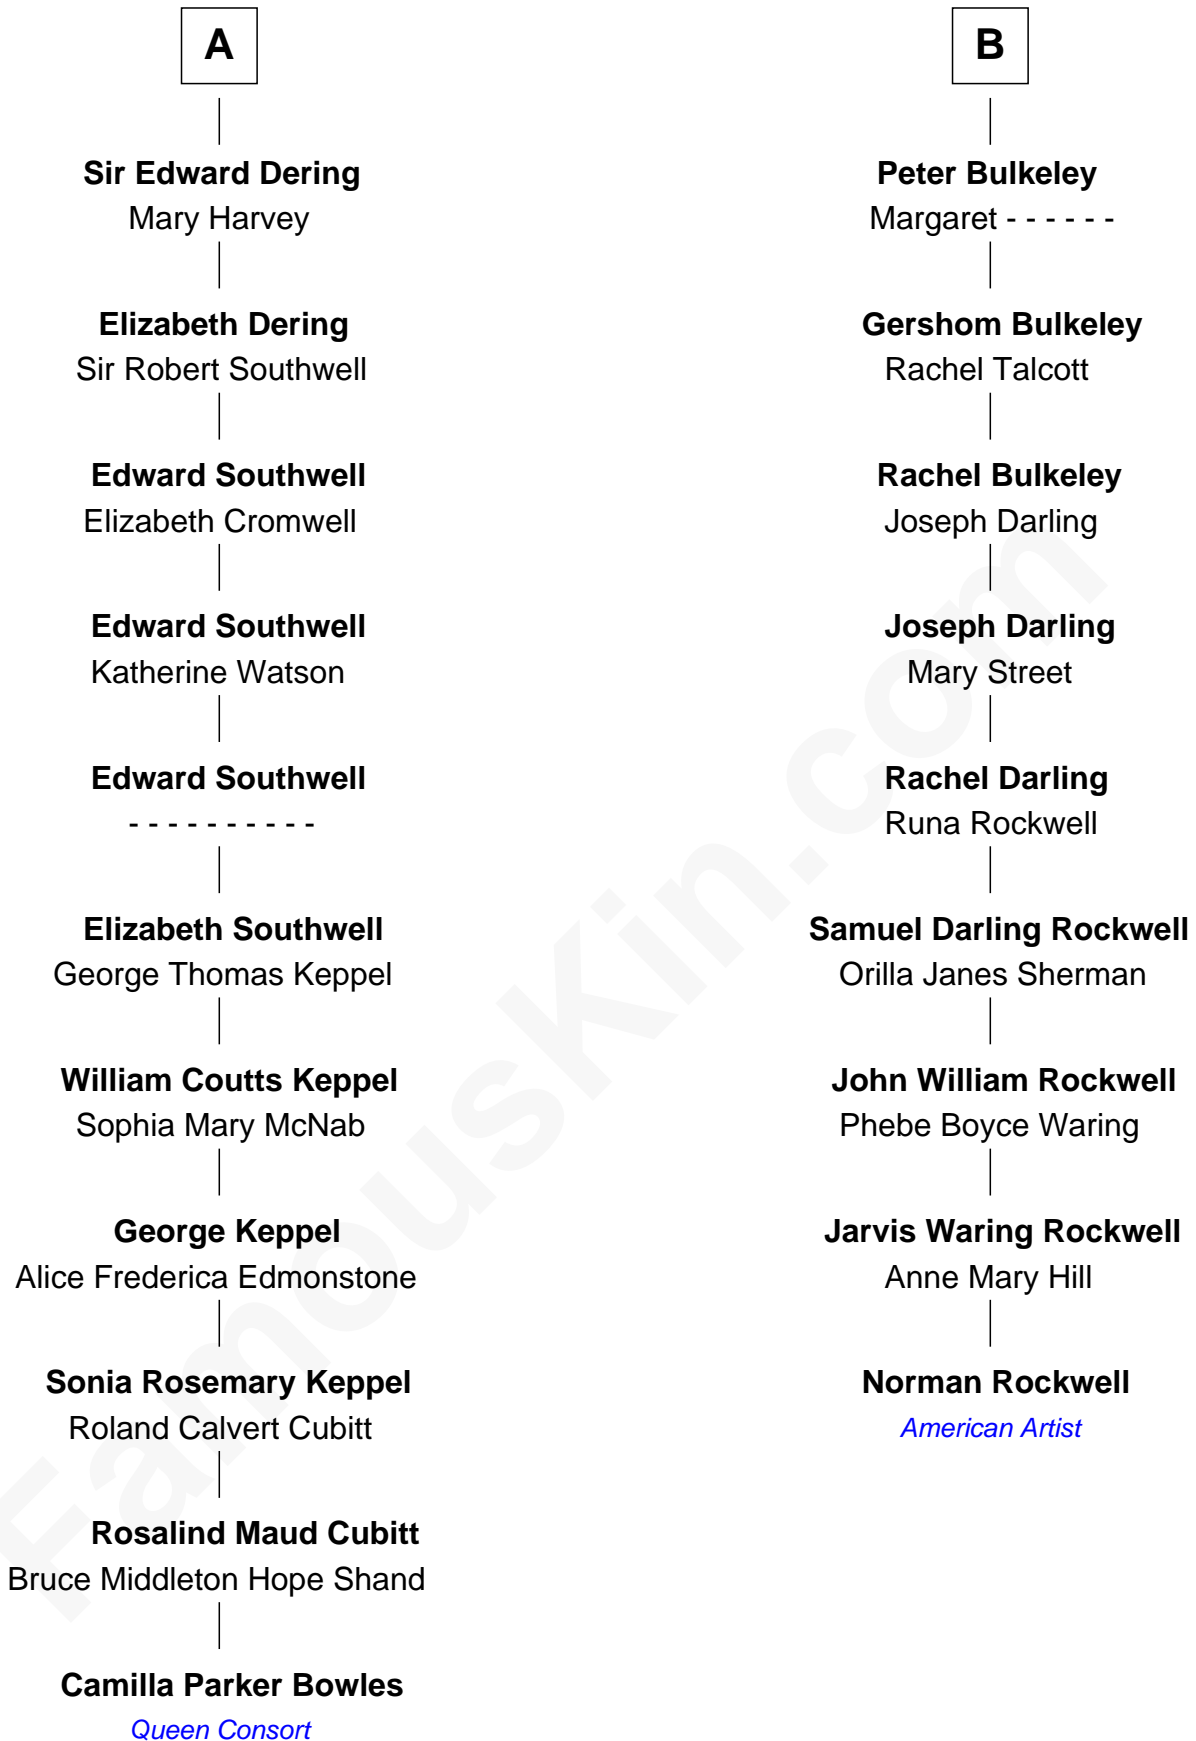

Camilla Parker Bowles photo by [Agência Brasil](#) [(CC BY 3.0 BRAZIL)](#)