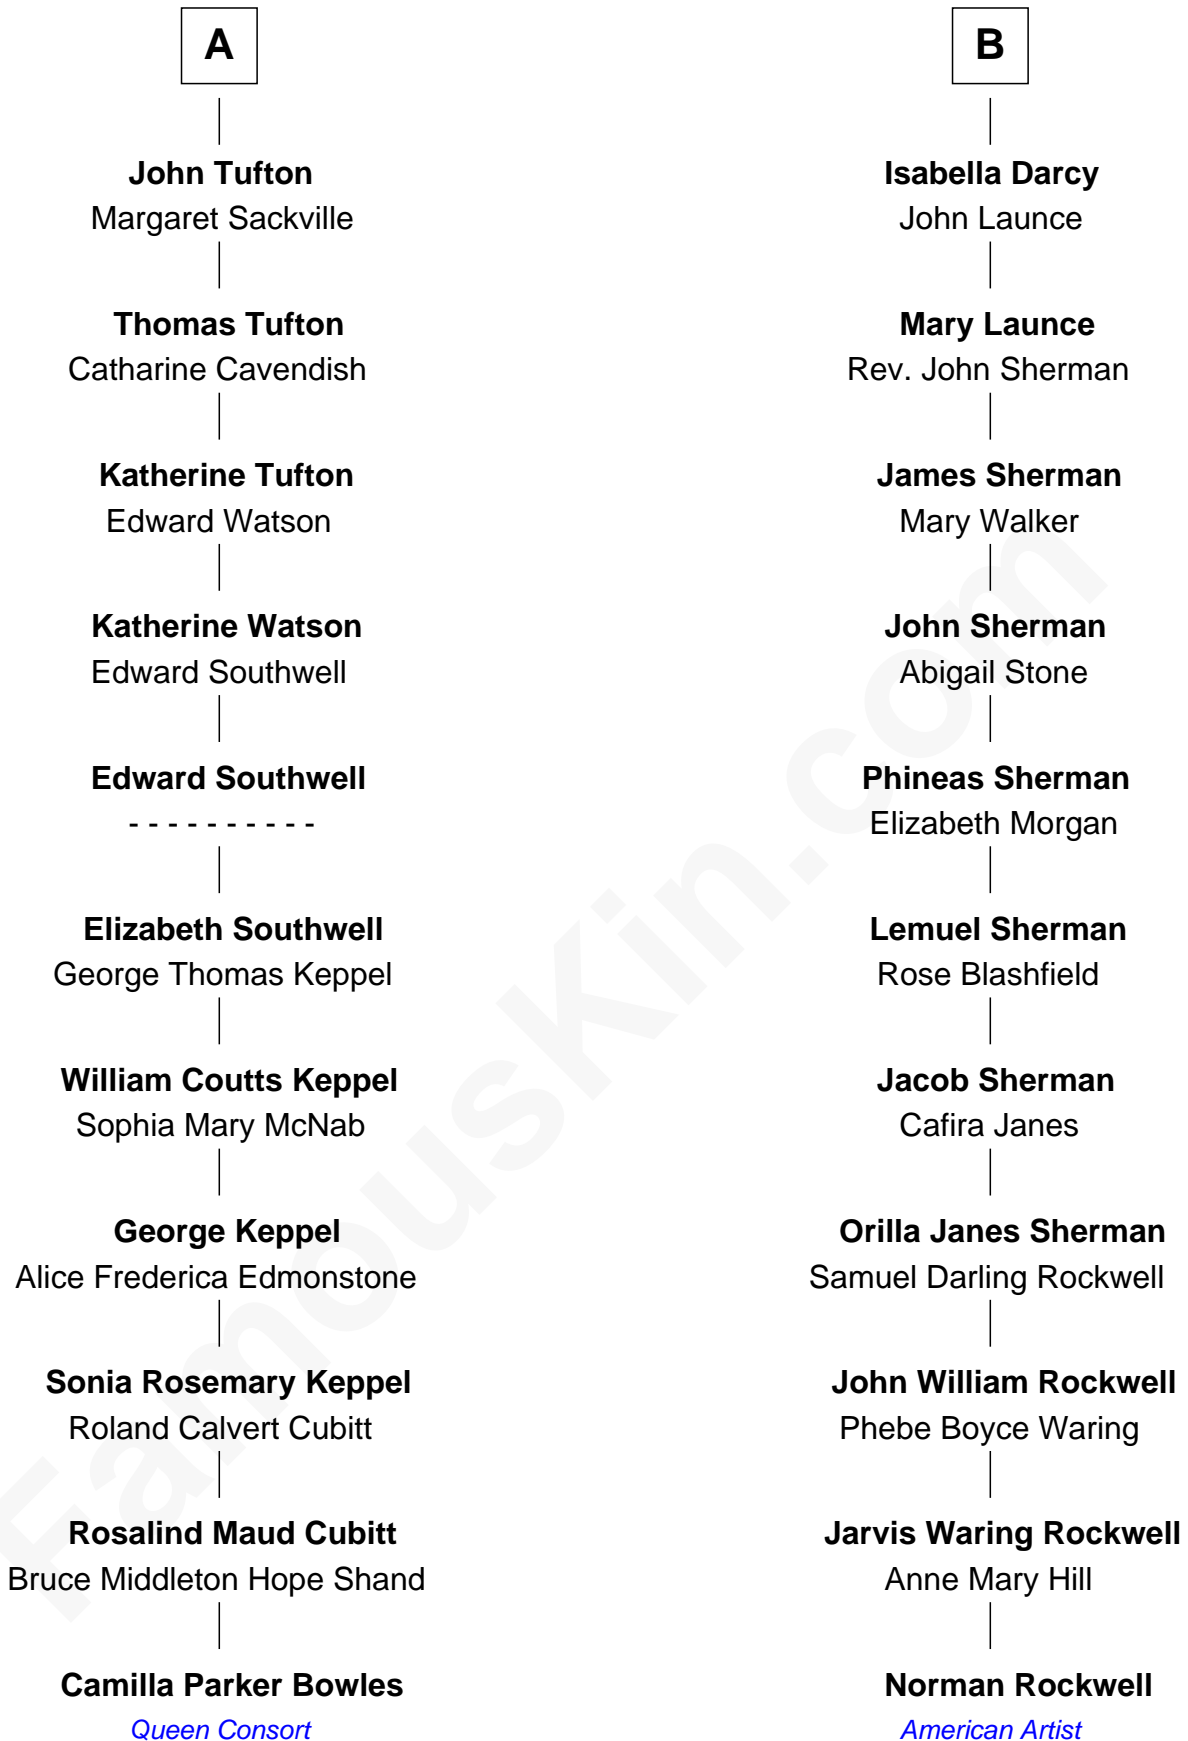

FamousKin.com

Relationship Chart of

Camilla Parker Bowles

Queen Consort of the United Kingdom

17th cousin of

Norman Rockwell

American Artist

Katherine Pabenham

with husband
Sir Thomas Aylesbury

with husband
Sir William Cheney

Eleanor Aylesbury
Sir Humphrey Stafford

Sir Laurence Cheney
Elizabeth Cokayne

Humphrey Stafford
Katherine Fray

Elizabeth Cheney
Sir Frederick Tilney

Anne Stafford
Sir Richard Neville

Elizabeth Tilney
Sir Humphrey Bourchier

John Neville
Dorothy de Vere

Margaret Bourchier
Sir Thomas Bryan

John Neville
Lucy Somerset

Elizabeth Bryan
Sir Nicholas Carew

Dorothy Neville
Sir Thomas Cecil

Mary Carew
Sir Arthur Darcy

Frances Cecil
Sir Nicholas Tufton

Sir Edward Darcy
Elizabeth Astley

A

B

Camilla Parker Bowles photo by [Agência Brasil](#) [\(CC BY 3.0 BRAZIL\)](#)