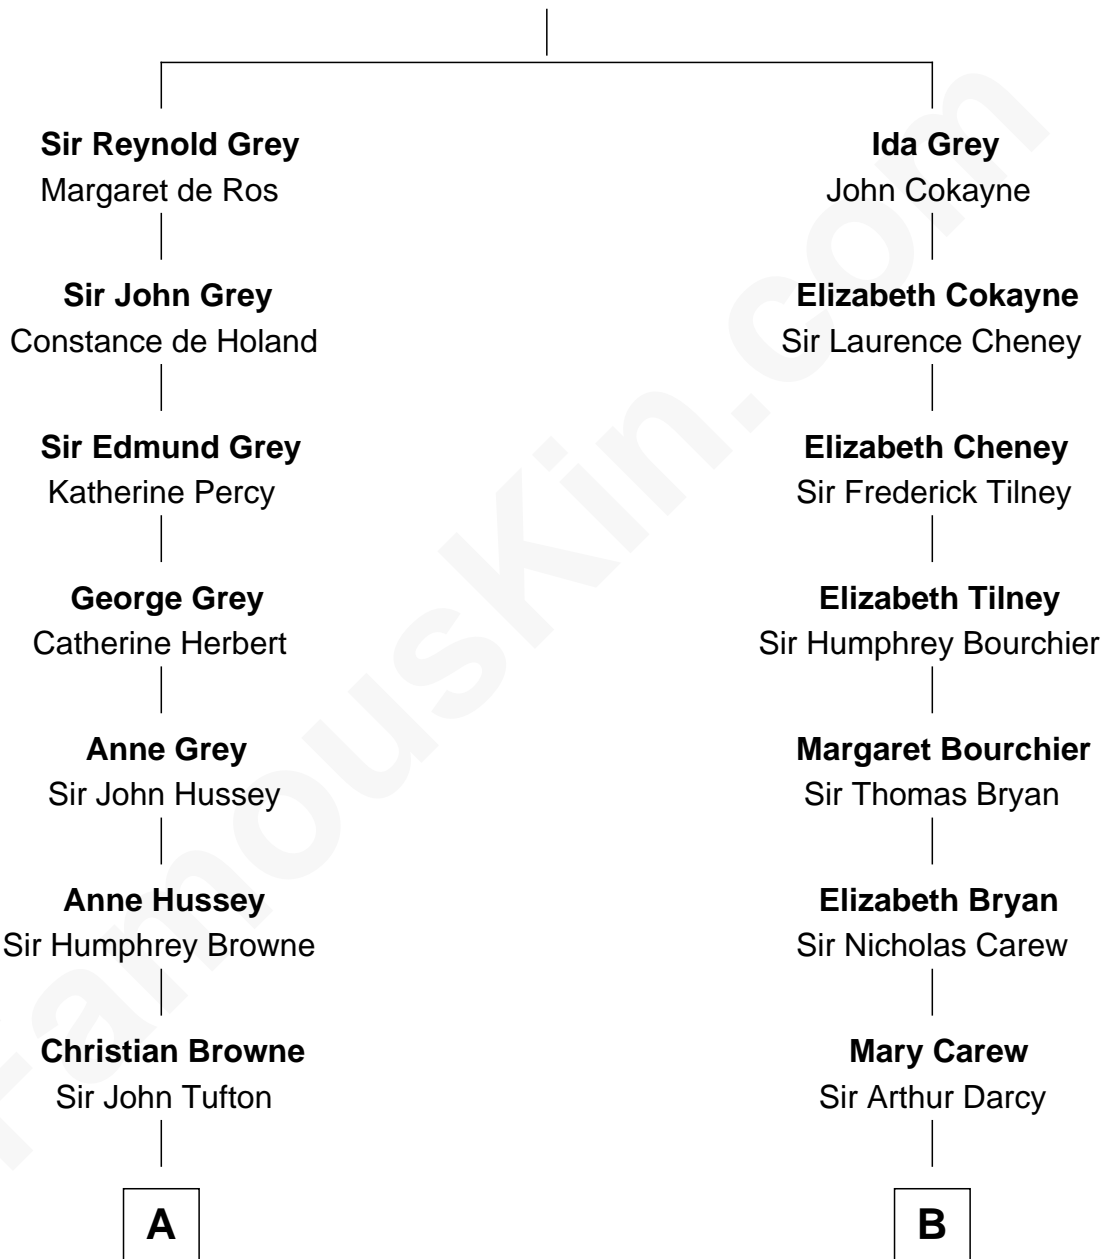

FamousKin.com

Relationship Chart of

Camilla Parker Bowles

Queen Consort of the United Kingdom

18th cousin of

Norman Rockwell

American Artist

Sir Reynold de Grey

Eleanor le Strange

C

Rosalind Maud Cubitt
Bruce Middleton Hope Shand

Camilla Parker Bowles
Queen Consort

D

Jarvis Waring Rockwell
Anne Mary Hill

Norman Rockwell
American Artist

FamousKin.com