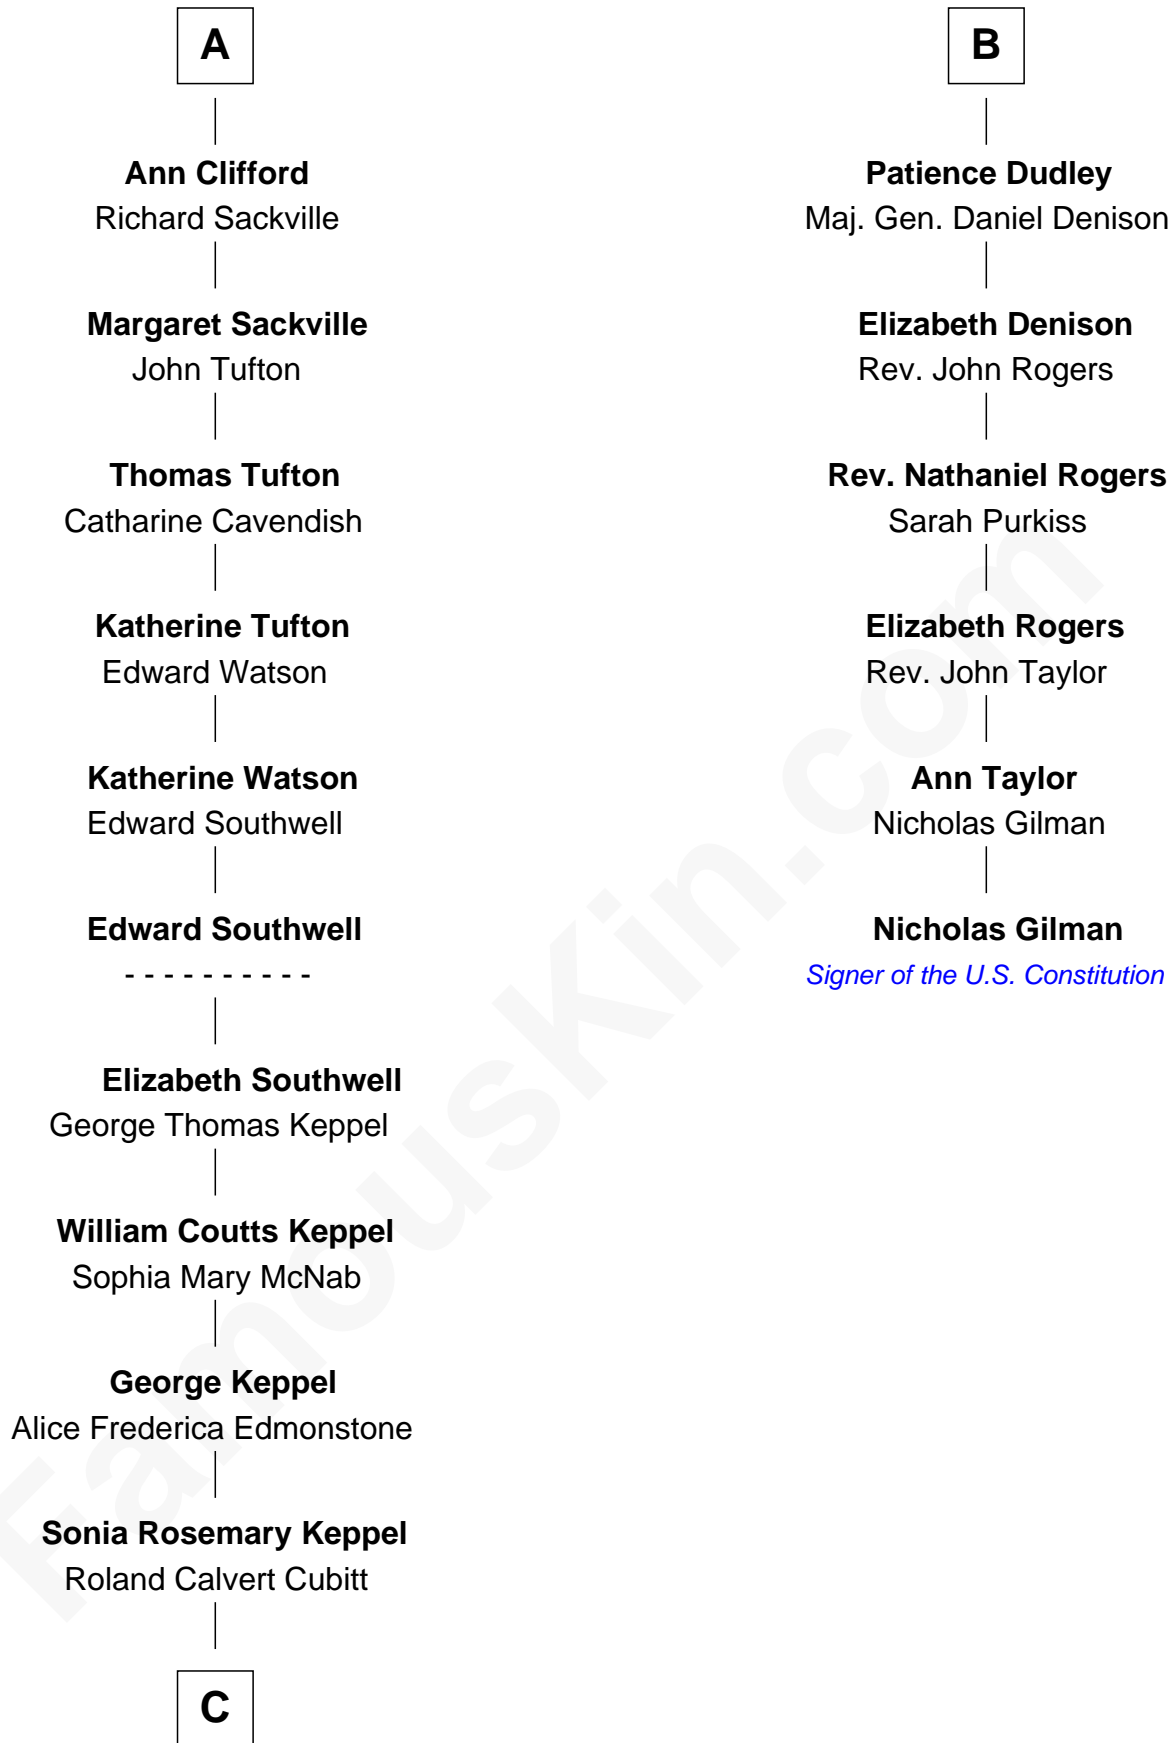

FamousKin.com

Relationship Chart of

Camilla Parker Bowles

Queen Consort of the United Kingdom

12th cousin 6 times removed of

Nicholas Gilman

Signer of the U.S. Constitution

C

Rosalind Maud Cubitt
Bruce Middleton Hope Shand

Camilla Parker Bowles
Queen Consort

FamousKin.com