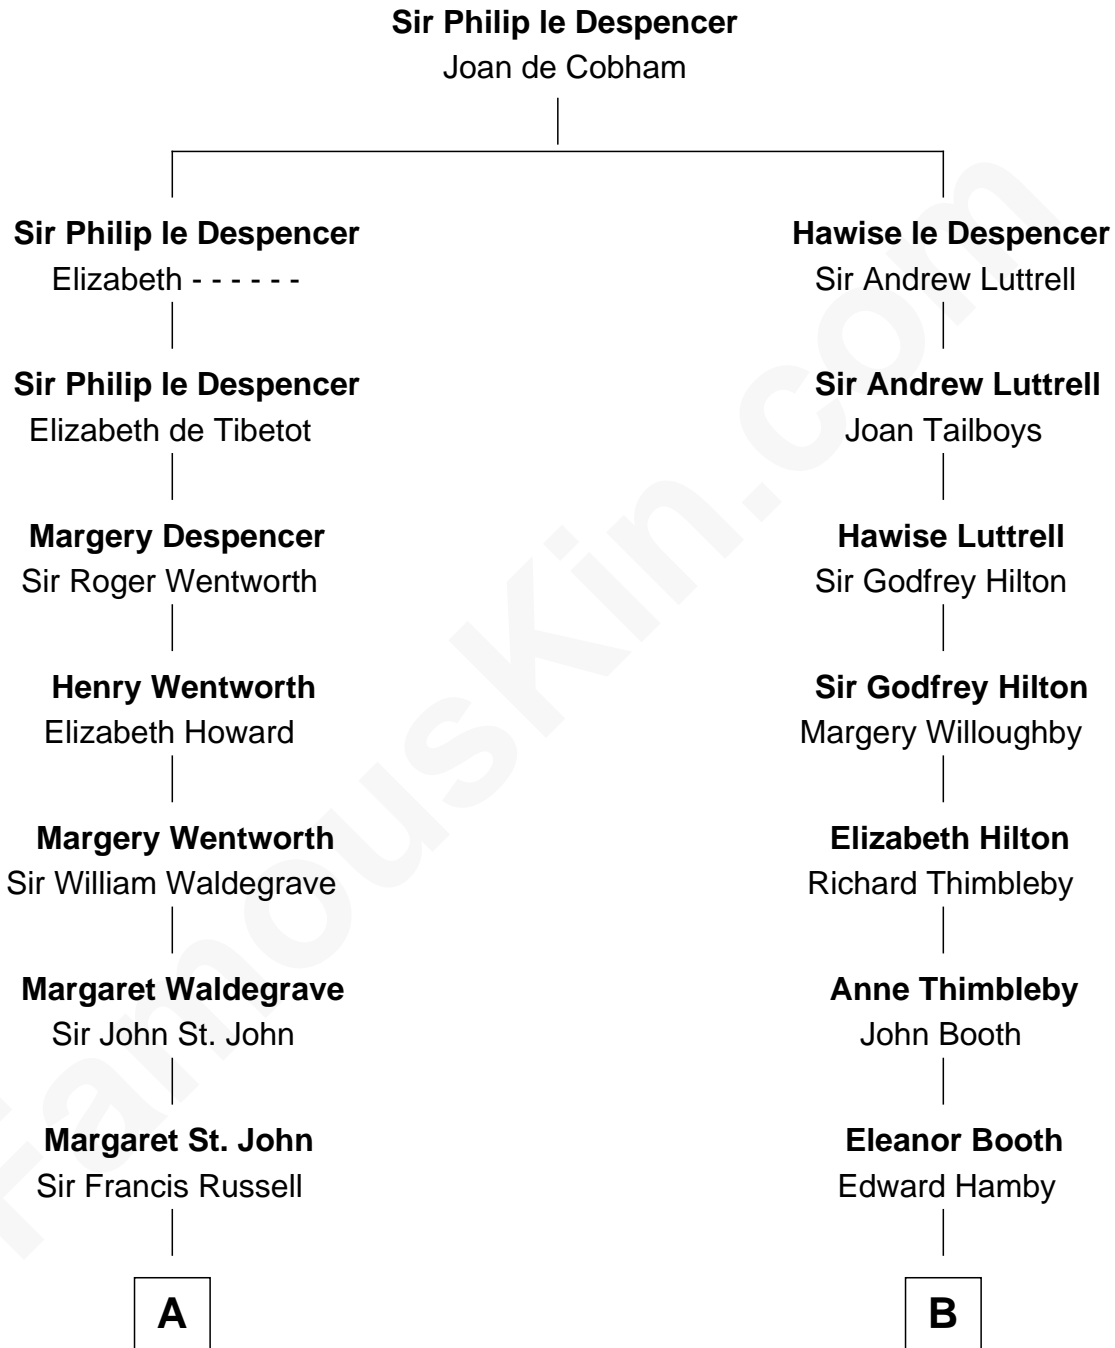

## Relationship Chart of

### Camilla Parker Bowles

Queen Consort of the United Kingdom

14th cousin 5 times removed of

**Nicholas Gilman**

Signer of the U.S. Constitution

**C**

—  
**Sonia Rosemary Keppel**

Roland Calvert Cubitt