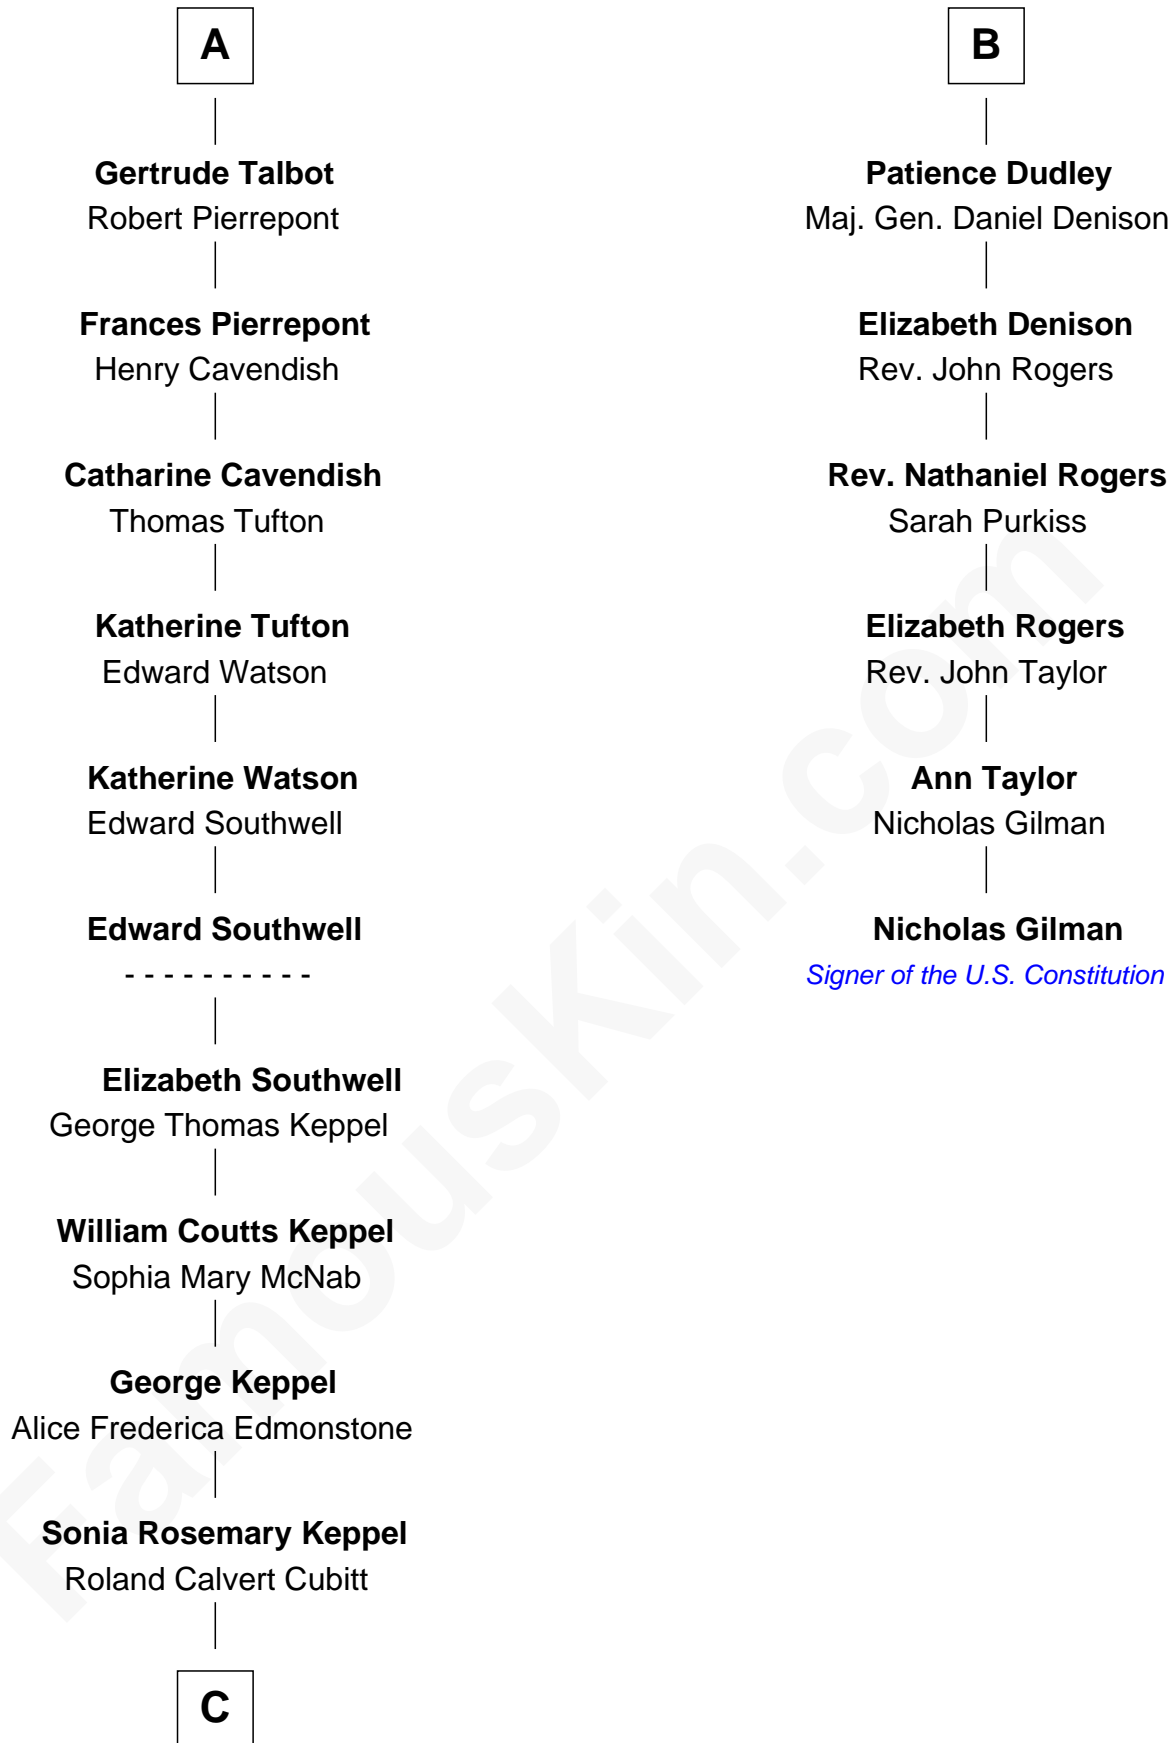

FamousKin.com

Relationship Chart of

Camilla Parker Bowles

Queen Consort of the United Kingdom

12th cousin 6 times removed of

Nicholas Gilman

Signer of the U.S. Constitution

C

Rosalind Maud Cubitt
Bruce Middleton Hope Shand

Camilla Parker Bowles
Queen Consort

FamousKin.com